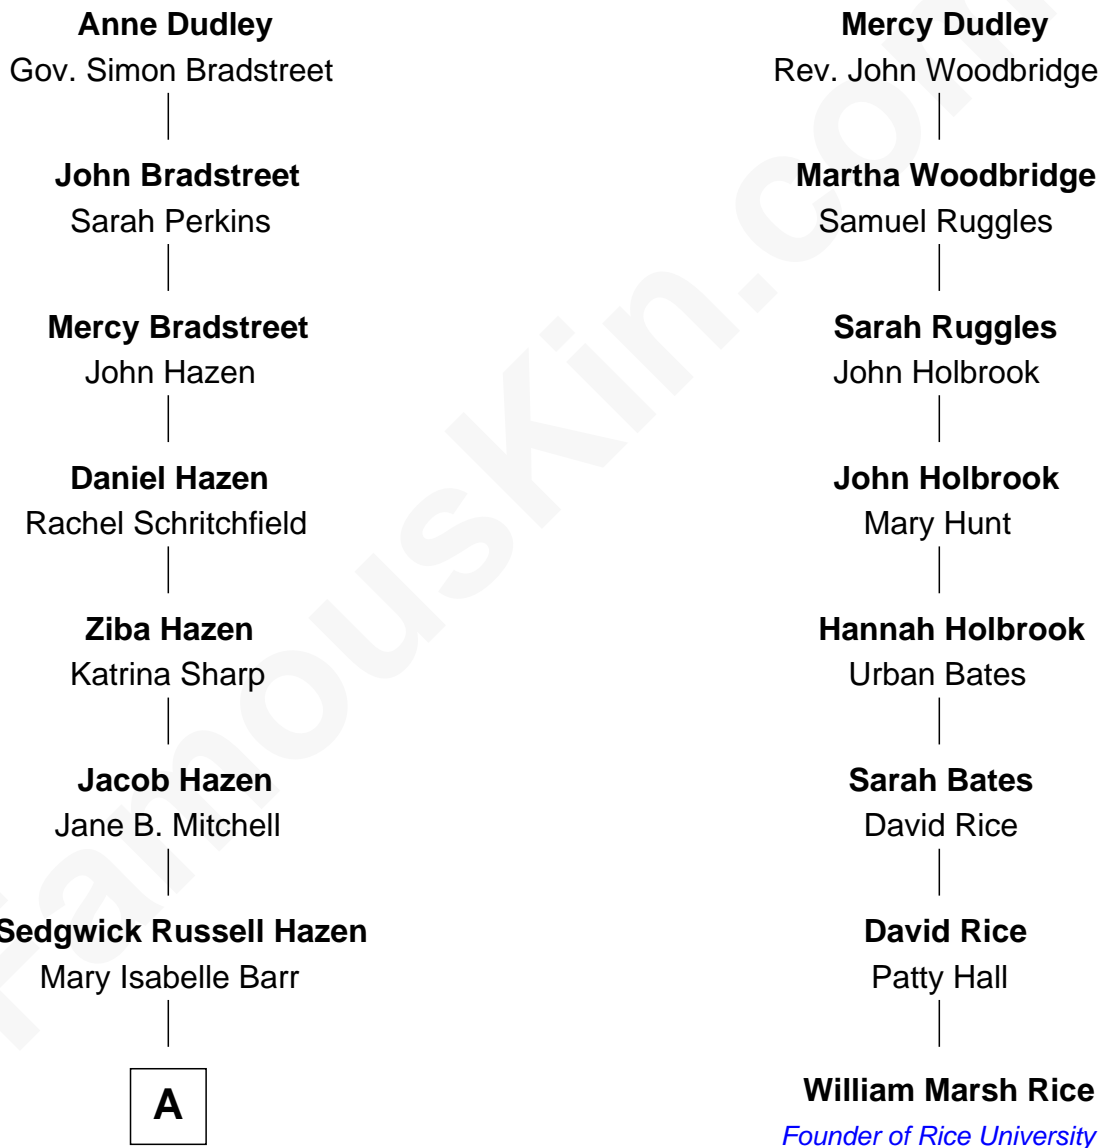

FamousKin.com Relationship Chart of

J. K. Simmons

TV and Movie Actor

7th cousin 3 times removed of

William Marsh Rice

Founder of Rice University

Gov. Thomas Dudley

Dorothy York

A

—
Lewis Jacob Hazen
Emma Broaddus Lewis

—
Ruth Hazen
Col. Ralph Archibald Kimble

—
Patricia Kimble
Dr. Donald William Simmons

—
J. K. Simmons
TV and Movie Actor

FamousKin.com