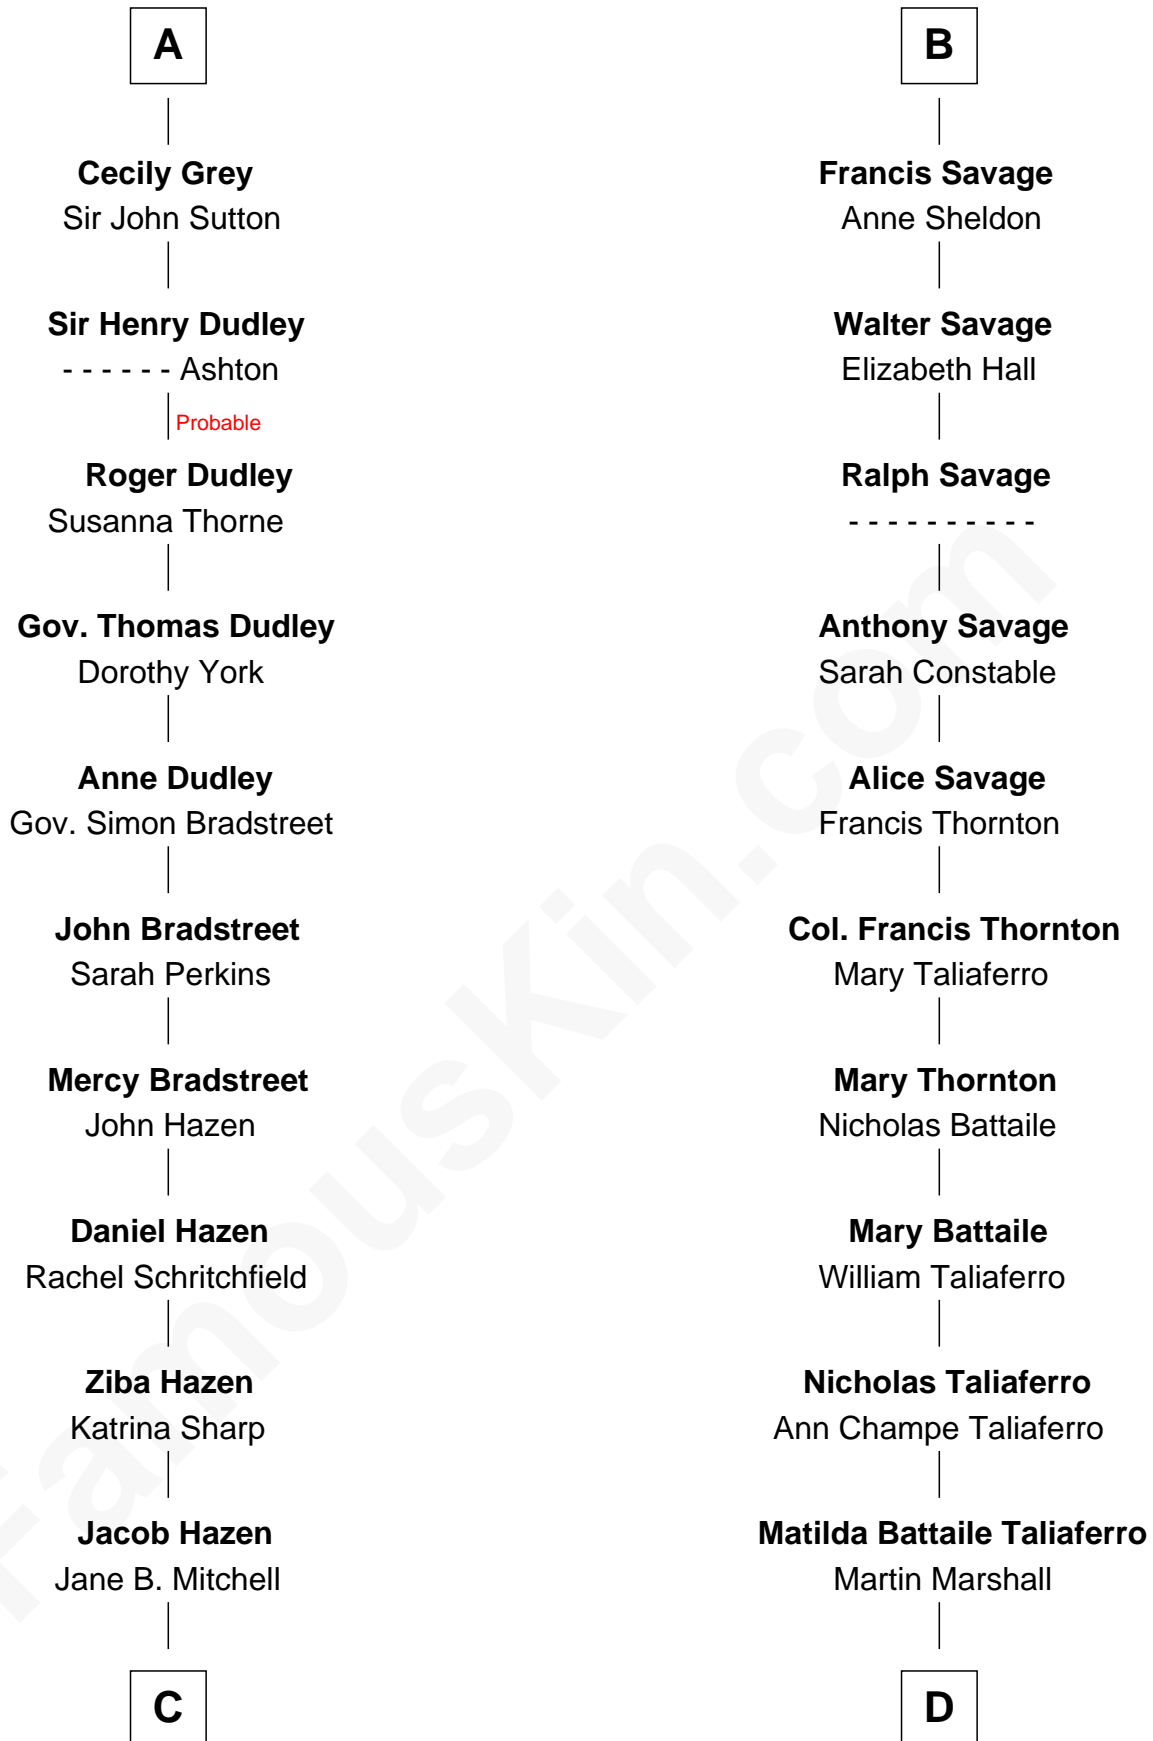

## Relationship Chart of

**J. K. Simmons**  
TV and Movie Actor

19th cousin 2 times removed of

**General George C. Marshall**  
Author of "The Marshall Plan"

**Bartholomew de Badlesmere**  
Margaret de Clare

**William Bonville**

Elizabeth Harington

**William Bonville**

Katherine Neville

**Cecily Bonville**

Thomas Grey

**A**

**Elizabeth de Badlesmere**

Sir John Savage

**Sir Christopher Savage**

Anne Stanley

**Sir Christopher Savage**

Anne Lygon

**B**

**C**

**Sedgwick Russell Hazen**

Mary Isabelle Barr

**Lewis Jacob Hazen**

Emma Broaddus Lewis

**Ruth Hazen**

Col. Ralph Archibald Kimble

**Patricia Kimble**

Dr. Donald William Simmons

**J. K. Simmons**