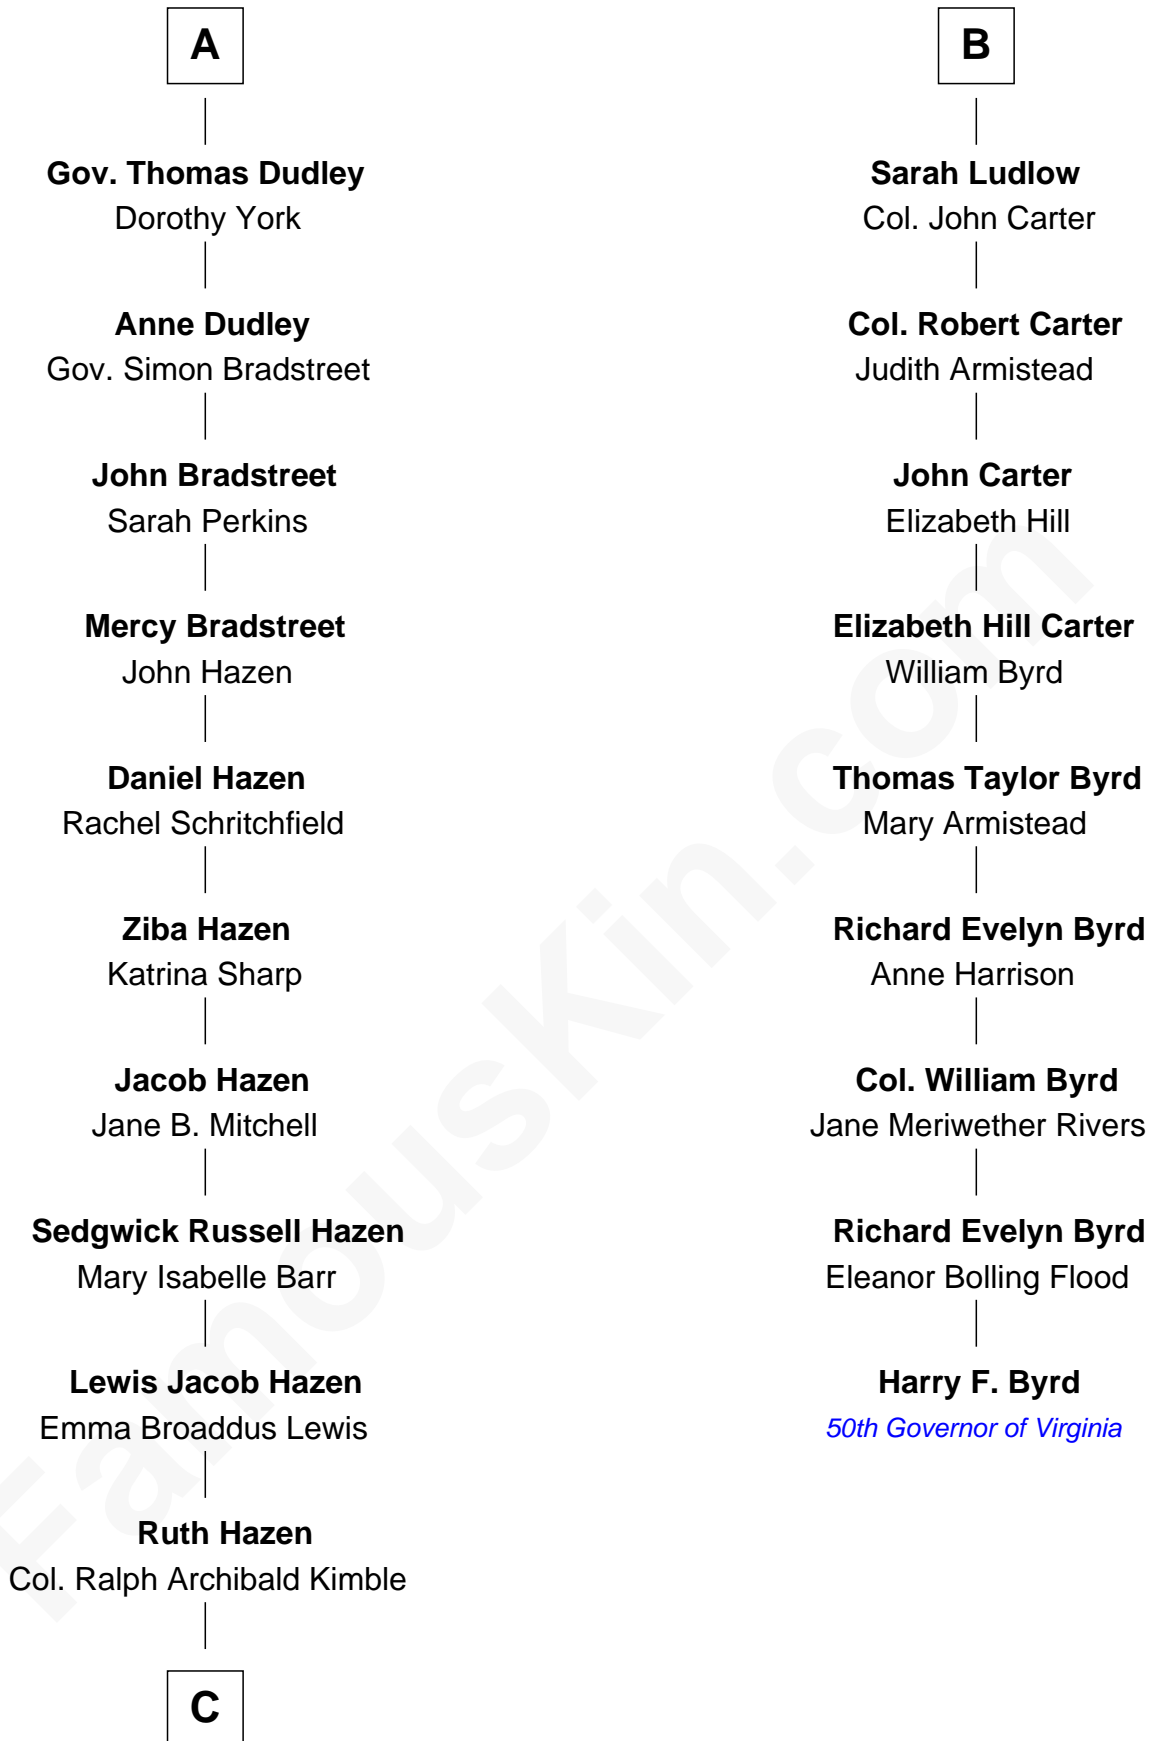

FamousKin.com Relationship Chart of

J. K. Simmons
TV and Movie Actor

15th cousin 3 times removed of

Harry F. Byrd
50th Governor of Virginia

Sir Walter Blount
Sancha de Ayala

Constance Blount
Sir John Sutton

Sir John Sutton
Elizabeth Berkeley

Sir Edmund Sutton
Joyce Tiptoft

Sir Edward Sutton
Cecily Willoughby

Sir John Sutton
Cecily Grey

Sir Henry Dudley
----- Ashton
Probable

Roger Dudley
Susanna Thorne

A

Sir Thomas Blount
Margaret de Gresley

Sir Walter Blount
Helena Byron

Sir William Blount
Margaret Echyngham

Elizabeth Blount
Sir Andrews de Windsor

Edith Windsor
George Ludlow

Thomas Ludlow
Jane Pyle

Gabriel Ludlow
Phillis -----

B

C