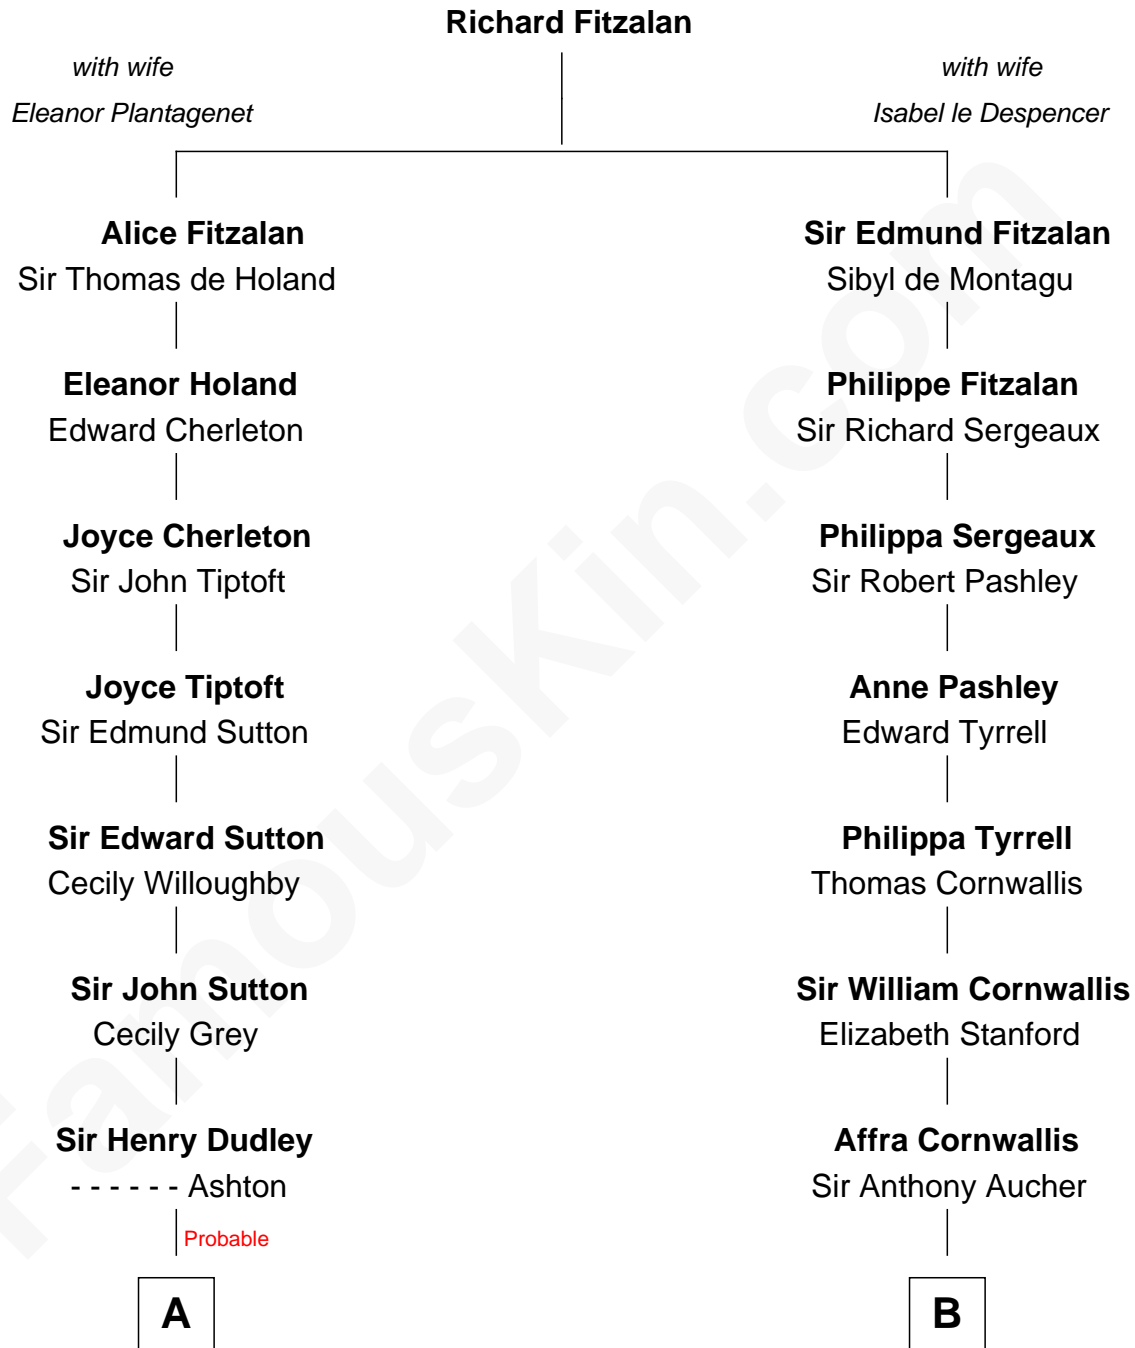

FamousKin.com Relationship Chart of

J. K. Simmons

TV and Movie Actor

19th cousin 2 times removed of

Harry F. Byrd

50th Governor of Virginia

C

Ruth Hazen
Col. Ralph Archibald Kimble

Patricia Kimble
Dr. Donald William Simmons

J. K. Simmons
TV and Movie Actor

D

Eliza Bolling West
Dr. Joel Walker Flood

Col. Henry De La Warr Flood
Mary Elizabeth Trent

Joel Walker Flood
Ella Faulkner

Eleanor Bolling Flood
Richard Evelyn Byrd