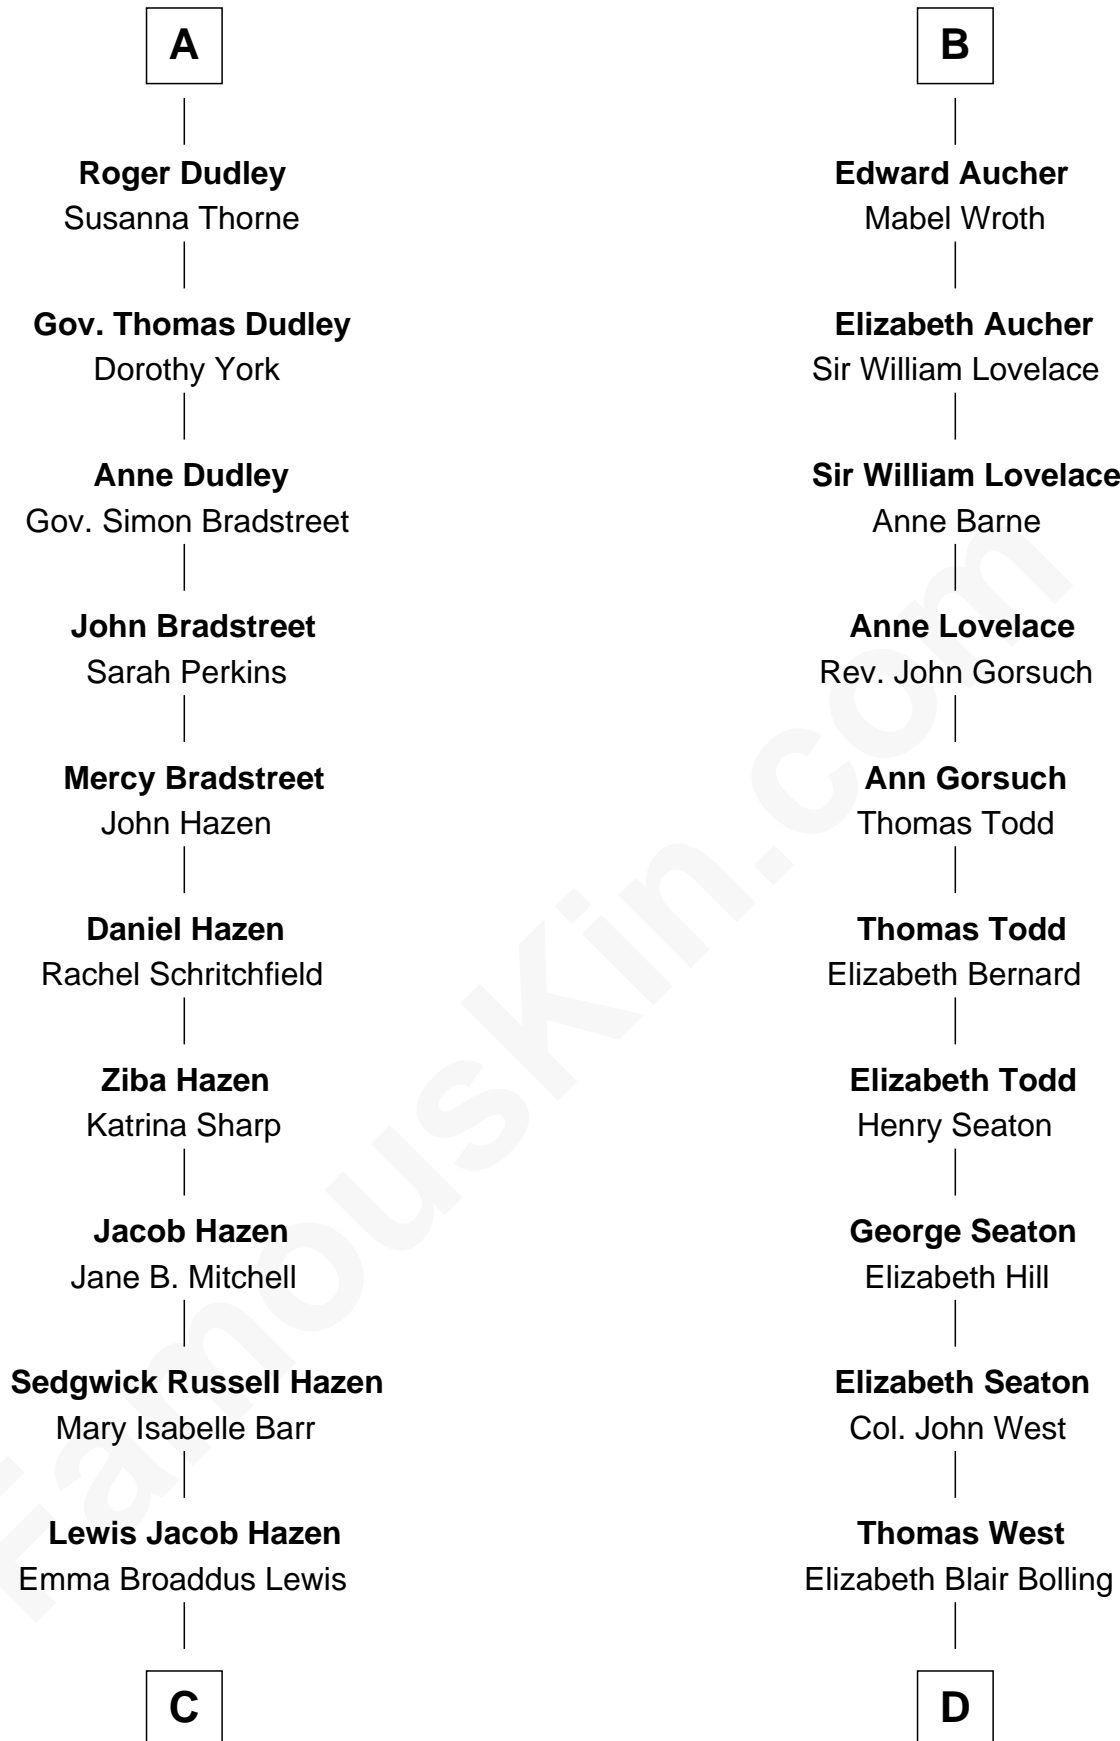

FamousKin.com Relationship Chart of

J. K. Simmons

TV and Movie Actor

19th cousin 2 times removed of

Harry F. Byrd

50th Governor of Virginia

C

Ruth Hazen
Col. Ralph Archibald Kimble

Patricia Kimble
Dr. Donald William Simmons

J. K. Simmons
TV and Movie Actor

D

Eliza Bolling West
Dr. Joel Walker Flood

Col. Henry De La Warr Flood
Mary Elizabeth Trent

Joel Walker Flood
Ella Faulkner

Eleanor Bolling Flood
Richard Evelyn Byrd