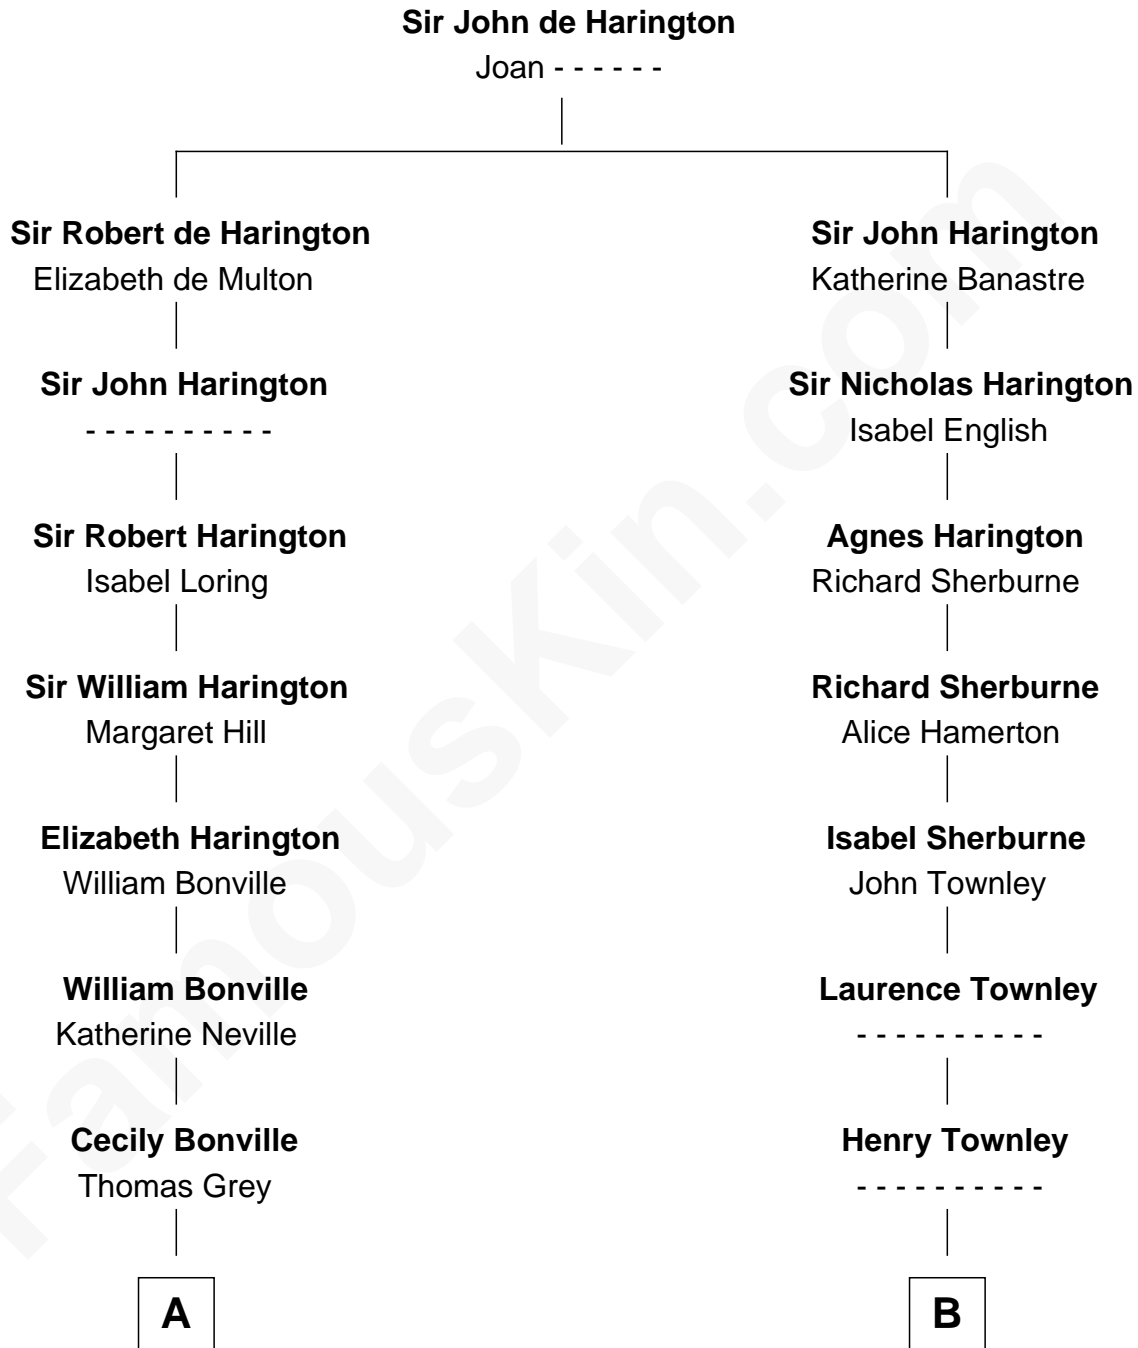

# FamousKin.com Relationship Chart of

**J. K. Simmons**

*TV and Movie Actor*

15th cousin 6 times removed of

**Meriwether Lewis**

*Lewis and Clark Expedition*

**C**

—  
**Sedgwick Russell Hazen**

Mary Isabelle Barr

—  
**Lewis Jacob Hazen**

Emma Broaddus Lewis

—  
**Ruth Hazen**

Col. Ralph Archibald Kimble

—  
**Patricia Kimble**

Dr. Donald William Simmons

—  
**J. K. Simmons**