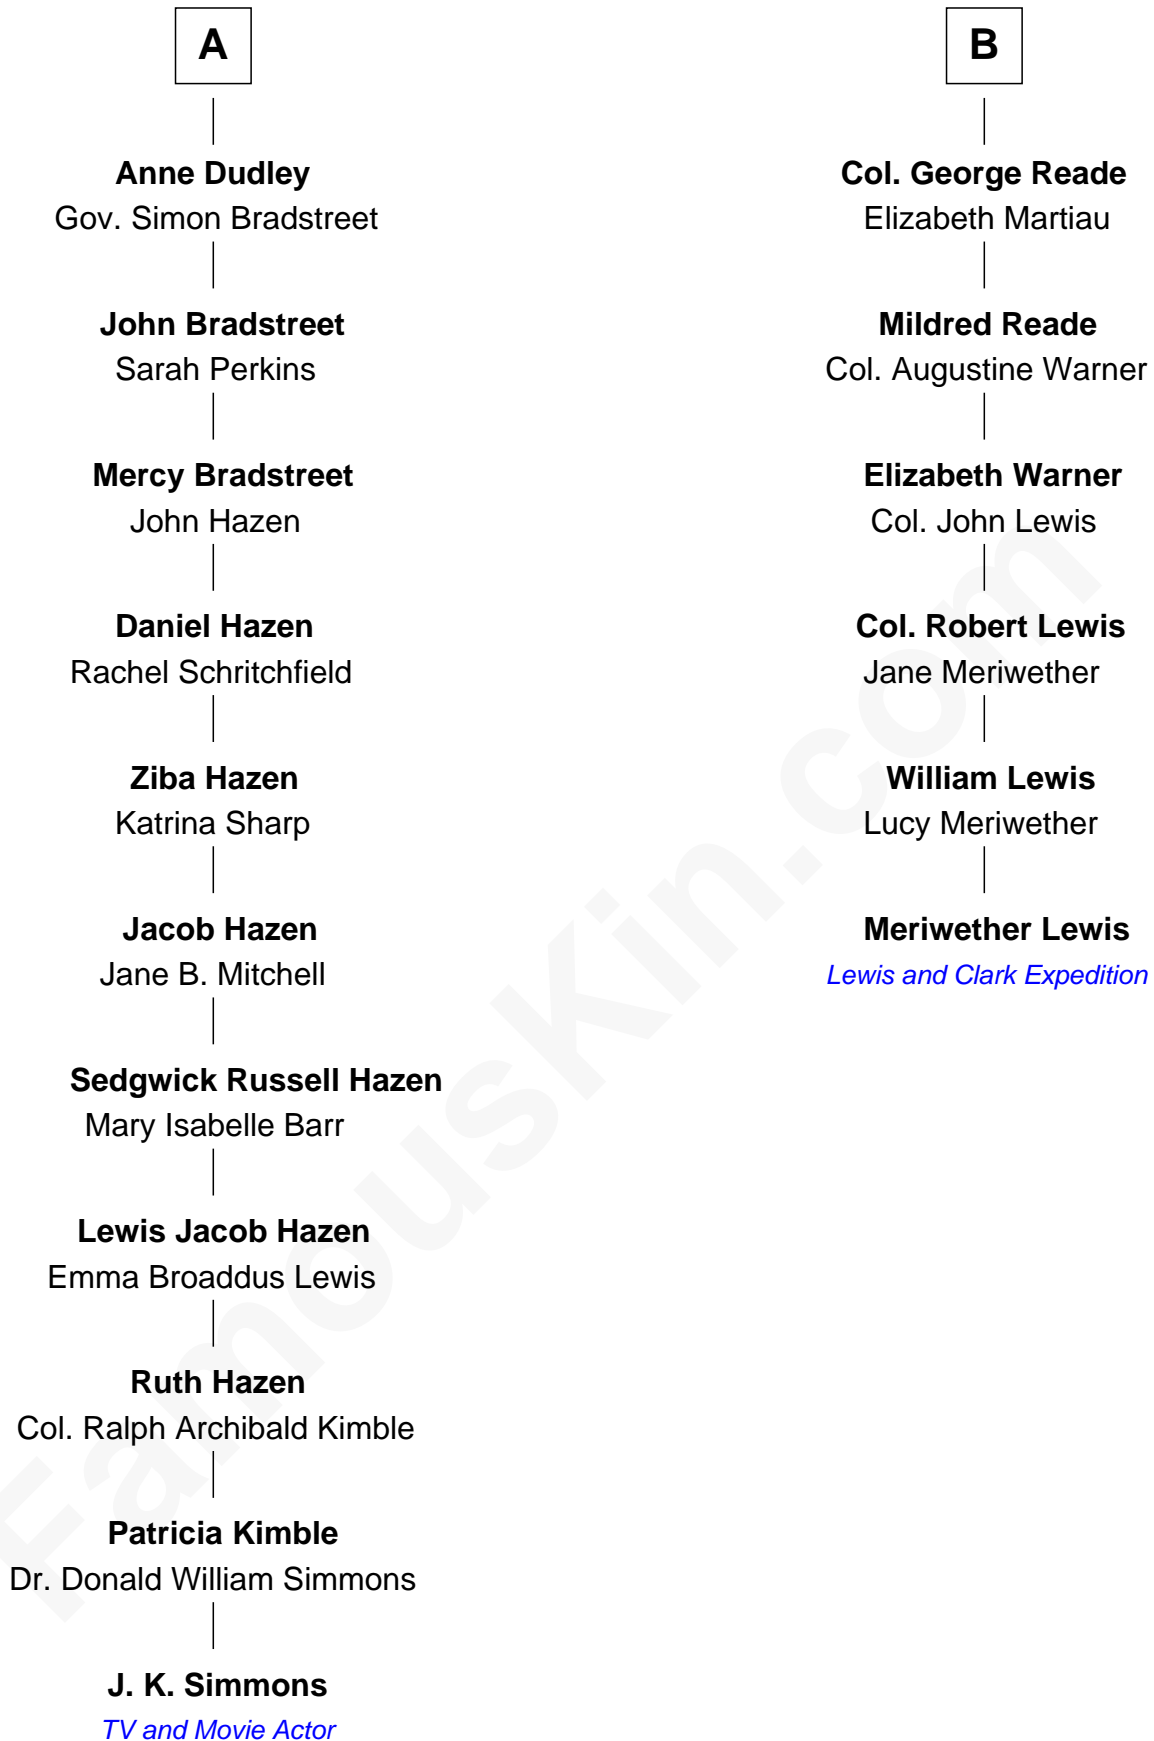

# FamousKin.com Relationship Chart of

**J. K. Simmons**

*TV and Movie Actor*

12th cousin 5 times removed of

**Meriwether Lewis**

*Lewis and Clark Expedition*

J. K. Simmons photo by [Gordon Correll/gdcgraphics](#) (CC BY 2.0)