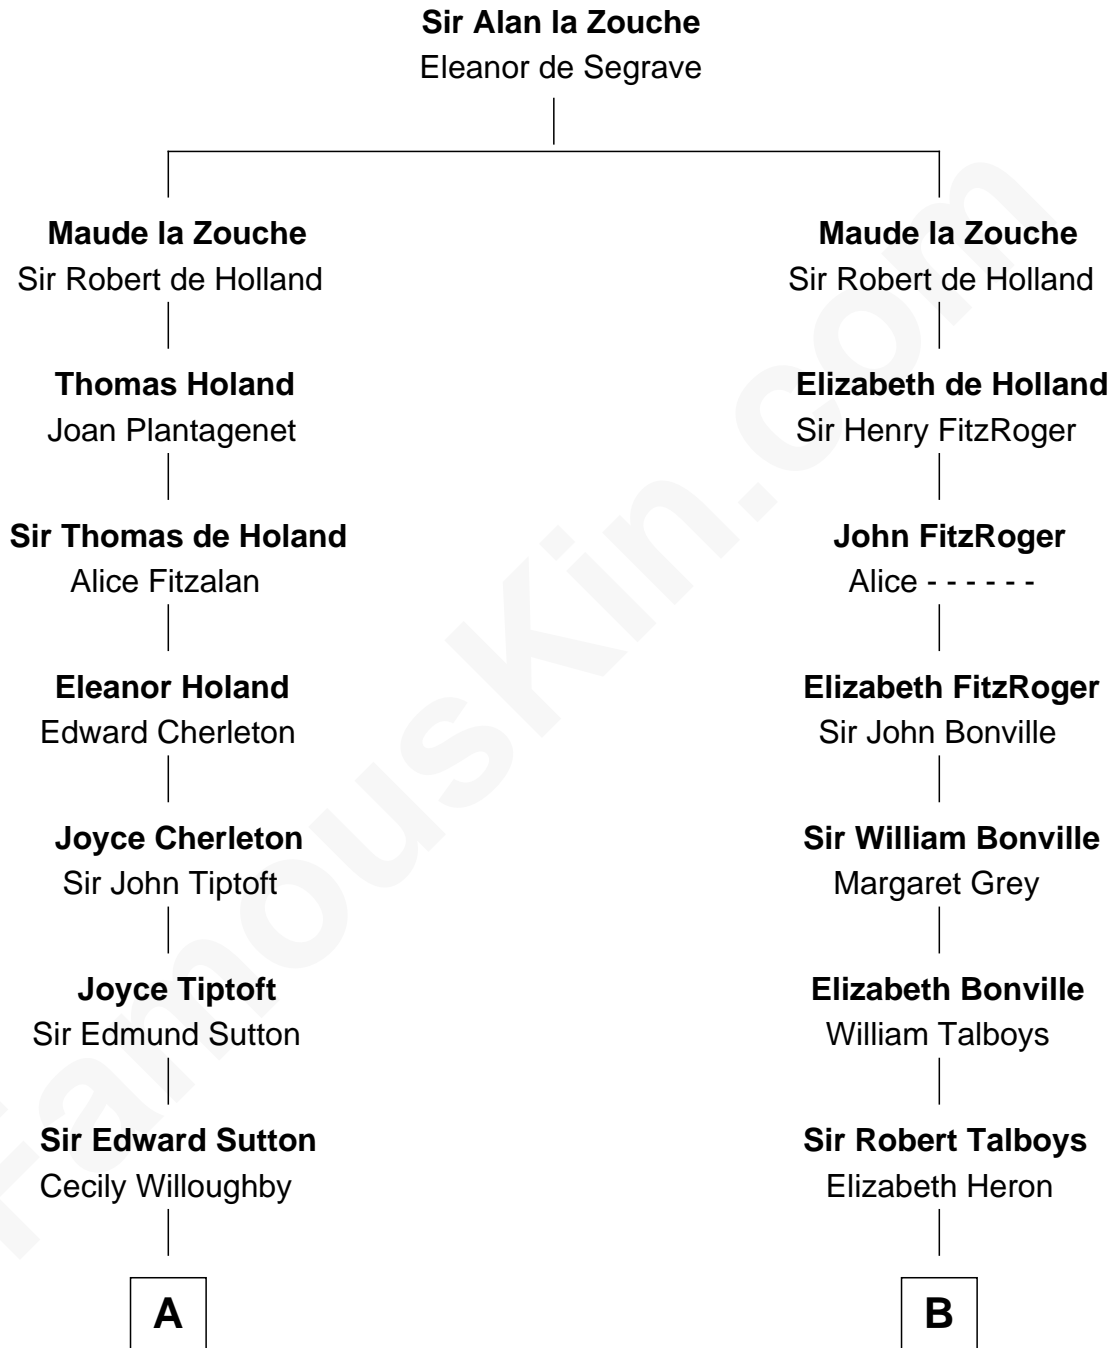

FamousKin.com Relationship Chart of

J. K. Simmons

TV and Movie Actor

16th cousin 5 times removed of

Meriwether Lewis

Lewis and Clark Expedition

C

—
Sedgwick Russell Hazen

Mary Isabelle Barr

—
Lewis Jacob Hazen

Emma Broaddus Lewis

—
Ruth Hazen

Col. Ralph Archibald Kimble

—
Patricia Kimble

Dr. Donald William Simmons

—
J. K. Simmons