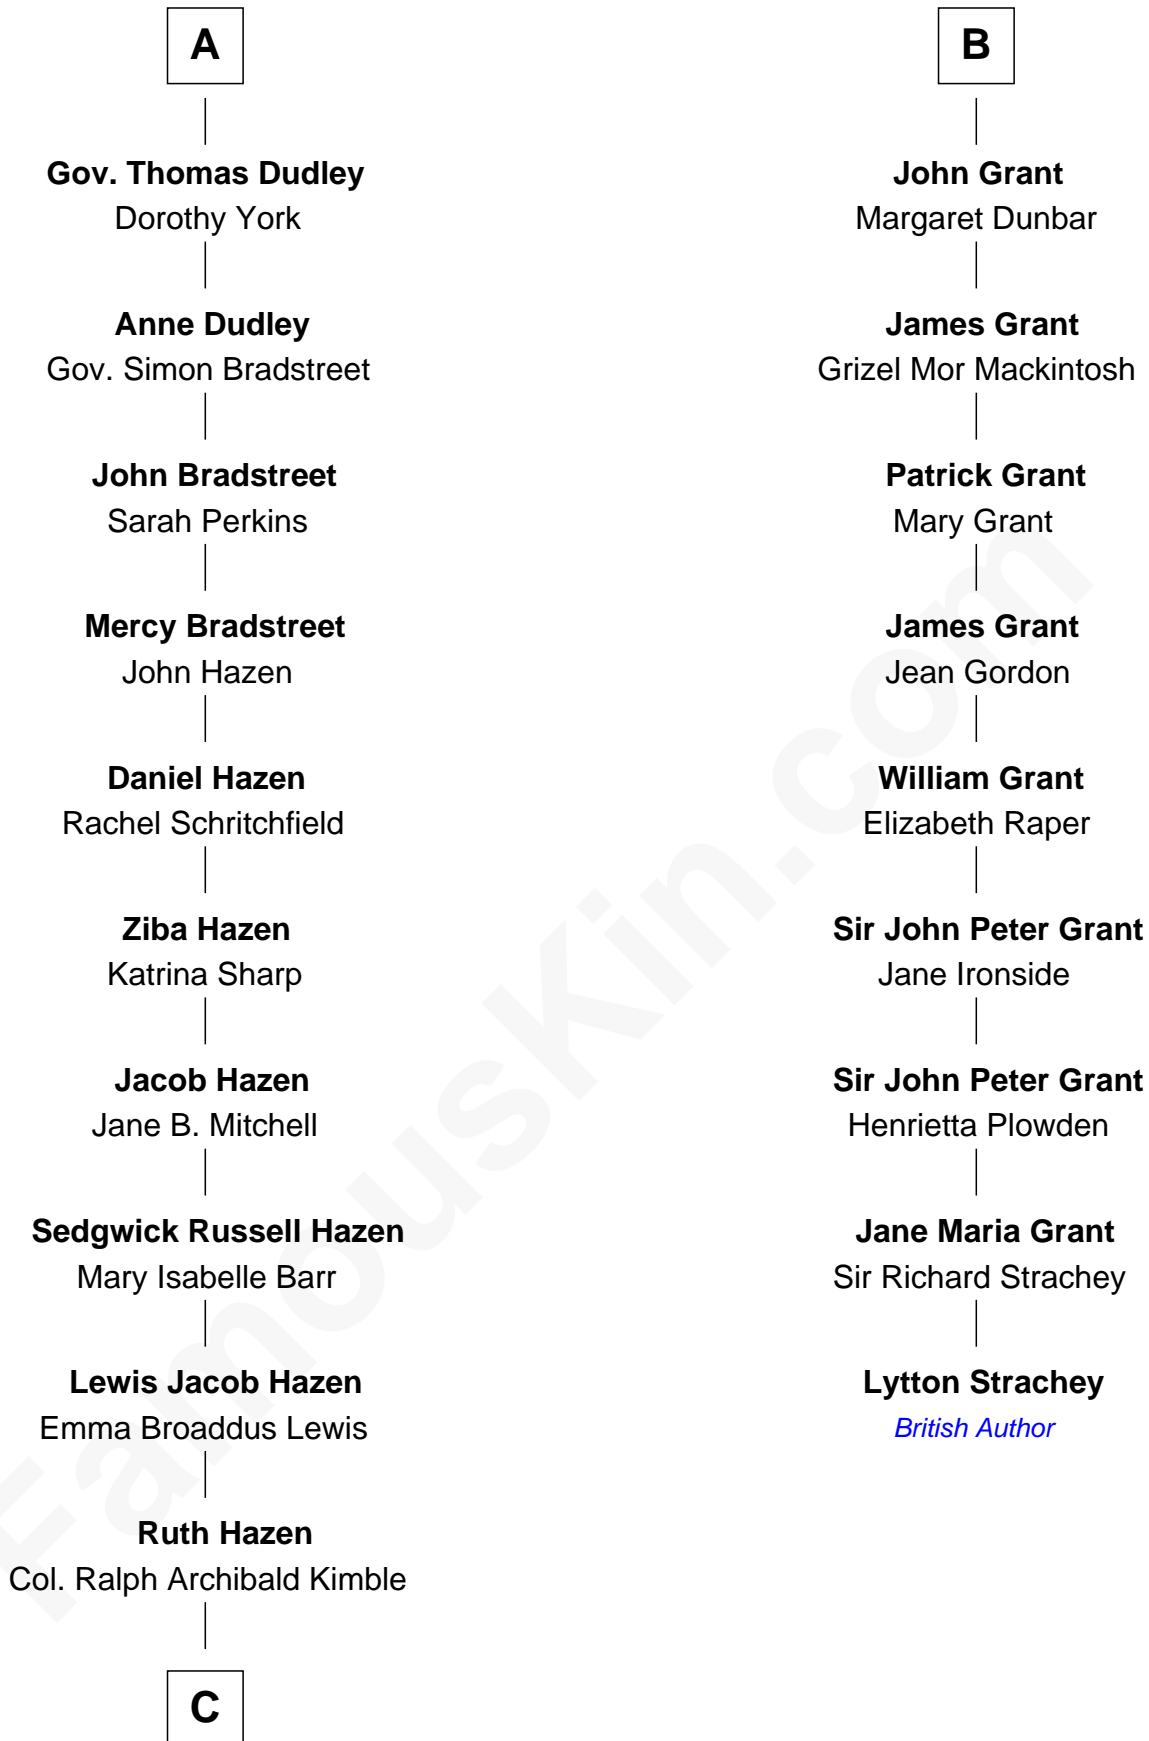

FamousKin.com Relationship Chart of

J. K. Simmons

TV and Movie Actor

15th cousin 3 times removed of

Lytton Strachey

Author and Co-Founder of Bloomsbury Group

Sir Thomas de Holand

Alice Fitzalan

C

Patricia Kimble
Dr. Donald William Simmons

J. K. Simmons
TV and Movie Actor

FamousKin.com