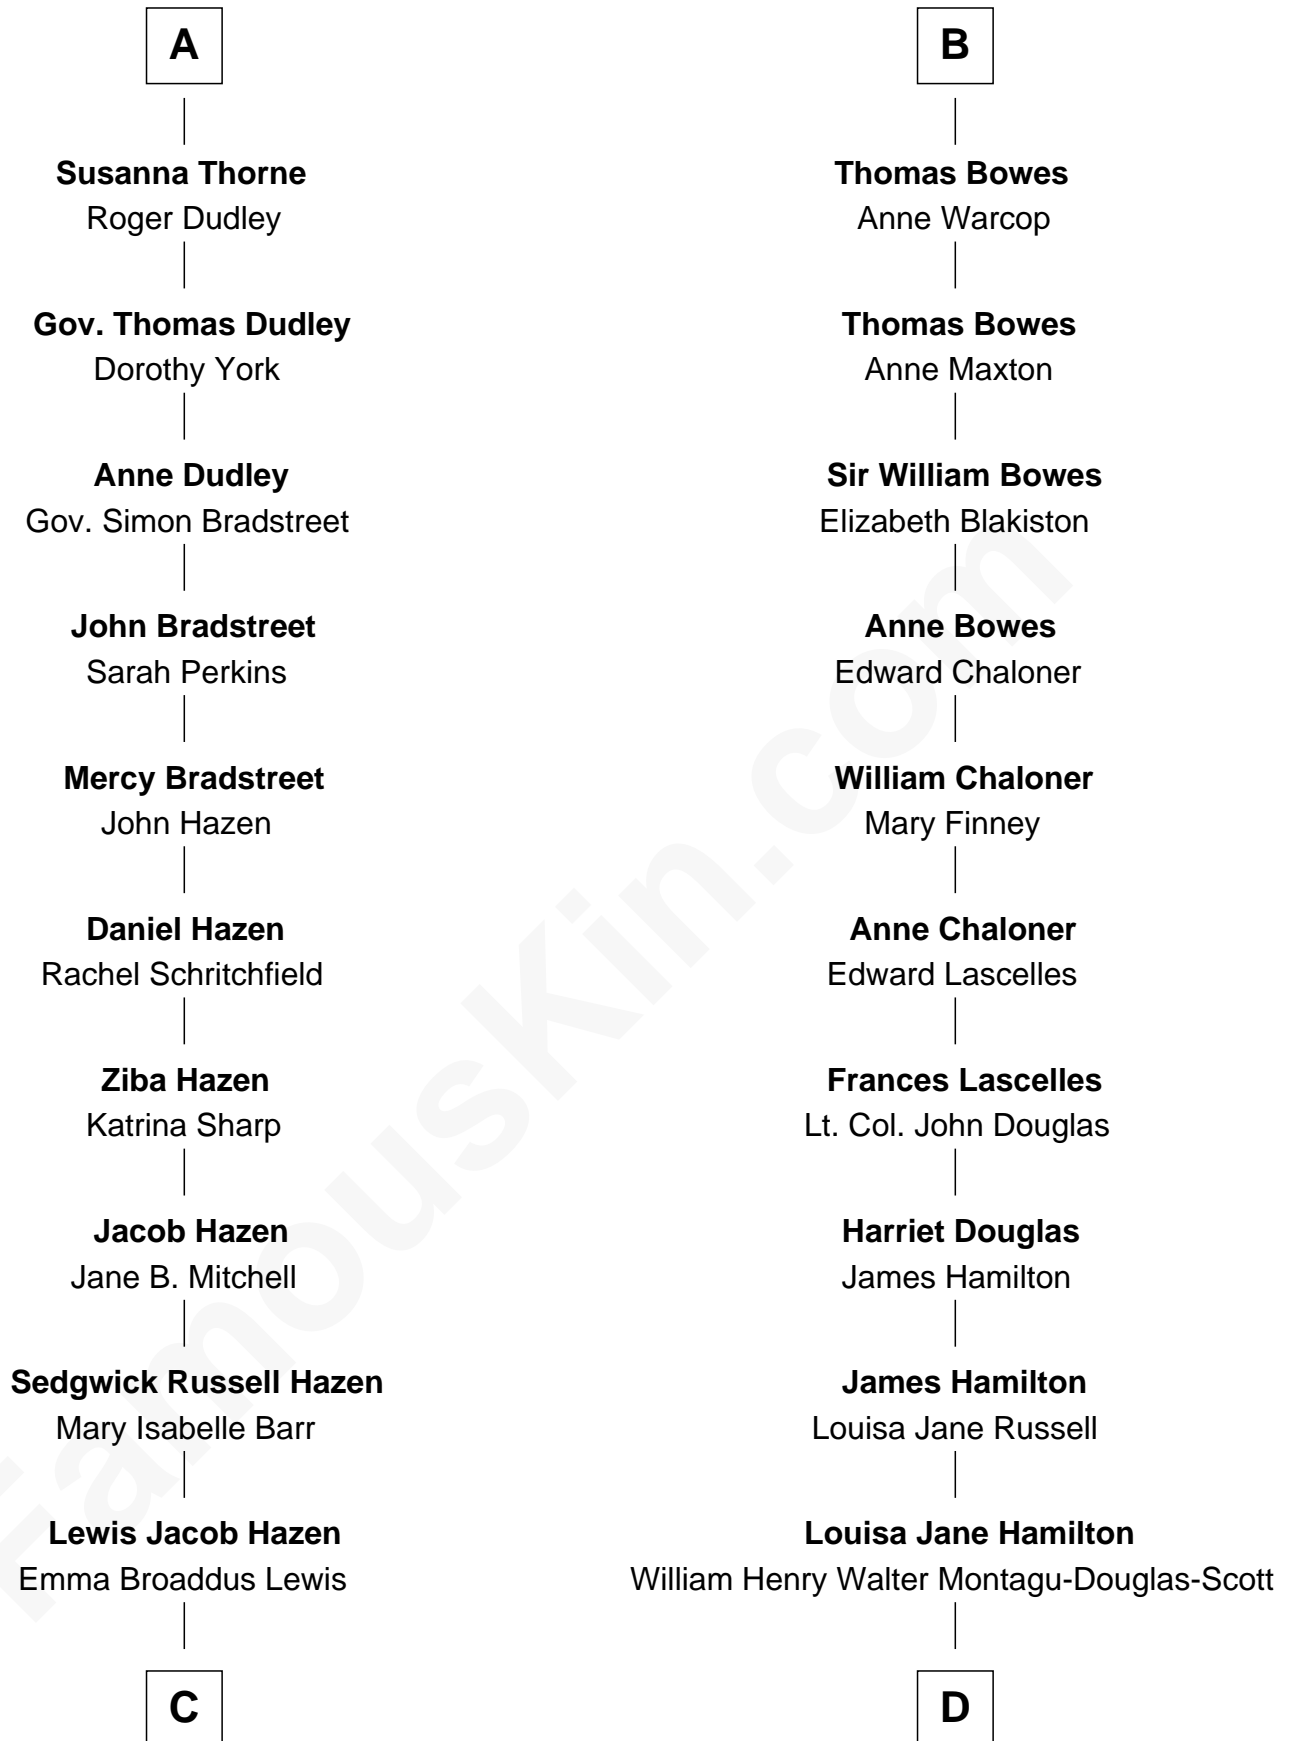

FamousKin.com Relationship Chart of

J. K. Simmons
TV and Movie Actor

19th cousin 1 time removed of

Sarah Ferguson
Duchess of York

Sir John Grey
Avice Marmion

Maud Grey
Sir Thomas Harcourt

Sir Robert Grey
Lora de St. Quintin

Sir Thomas Harcourt
Jane Fraunceys

Elizabeth Grey
Henry FitzHugh

Sir Richard Harcourt
Edith St. Clair

Sir William FitzHugh
Margery Willoughby

Alice Harcourt
William Bessiles

Maud FitzHugh
Sir William Bowes

Elizabeth Bessiles
Richard Fettiplace

Sir Ralph Bowes
Margery Conyers

Anne Fettiplace
Edward Purefoy

Richard Bowes
Elizabeth Aske

Mary Purefoy
Thomas Thorne

Sir George Bowes
Jane Talbot

A

B