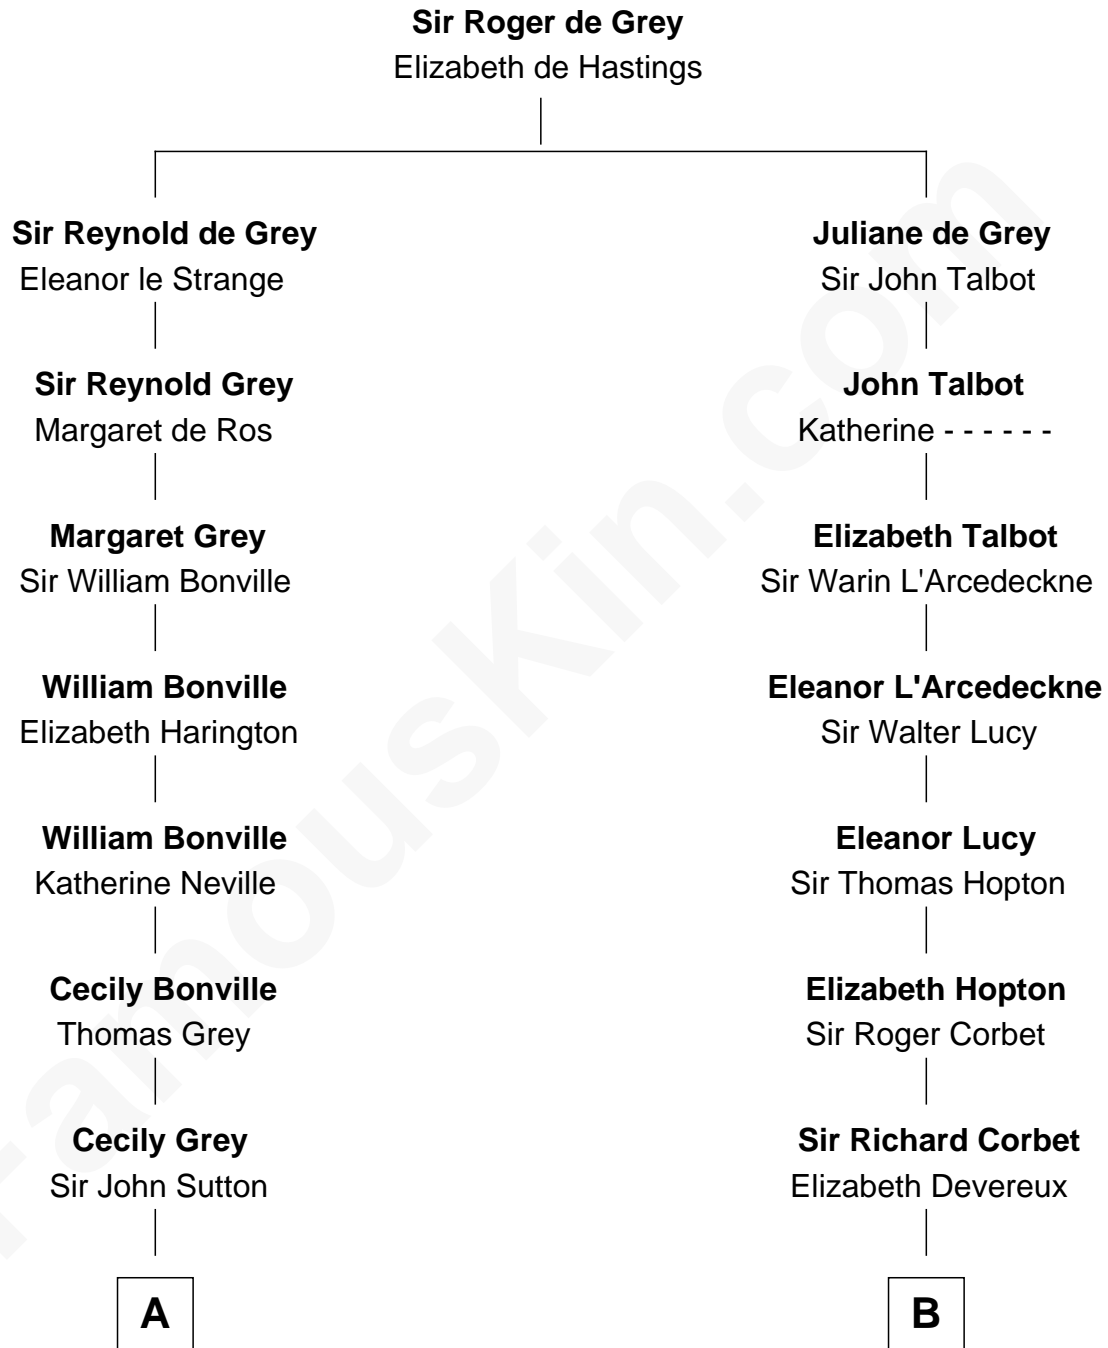

FamousKin.com Relationship Chart of

J. K. Simmons
TV and Movie Actor

19th cousin 1 time removed of

Olivia De Havilland
Movie Actress

C

Lewis Jacob Hazen
Emma Broaddus Lewis

Ruth Hazen
Col. Ralph Archibald Kimble