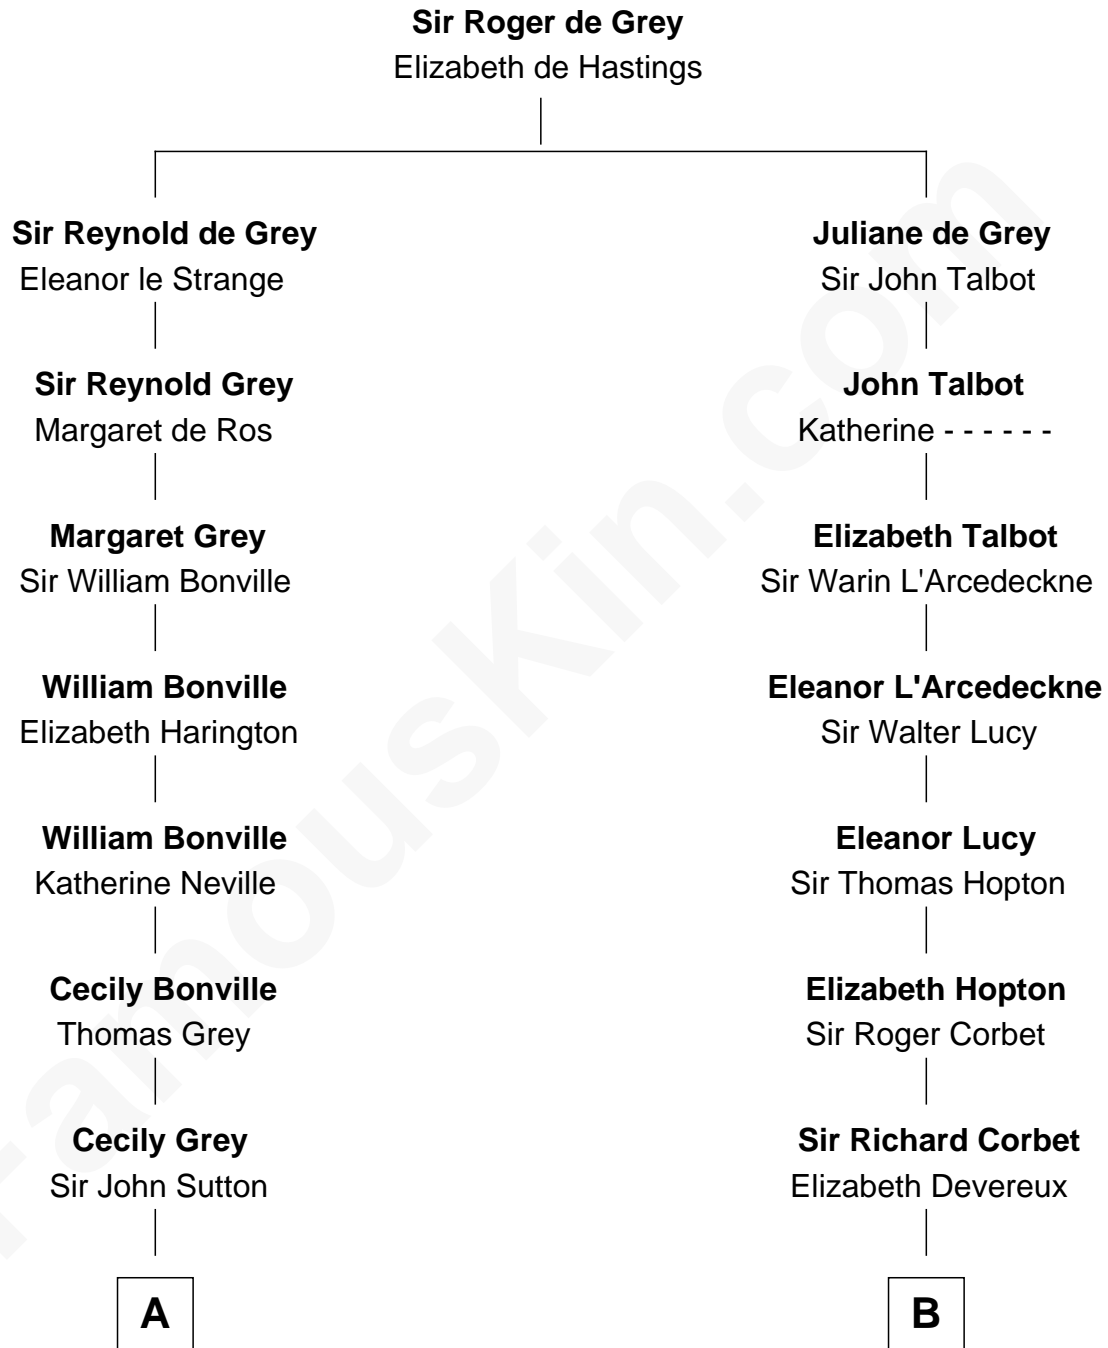

FamousKin.com Relationship Chart of

J. K. Simmons
TV and Movie Actor

19th cousin 1 time removed of

Joan Fontaine
Movie Actress

C

Lewis Jacob Hazen
Emma Broaddus Lewis

Ruth Hazen
Col. Ralph Archibald Kimble

Patricia Kimble
Dr. Donald William Simmons