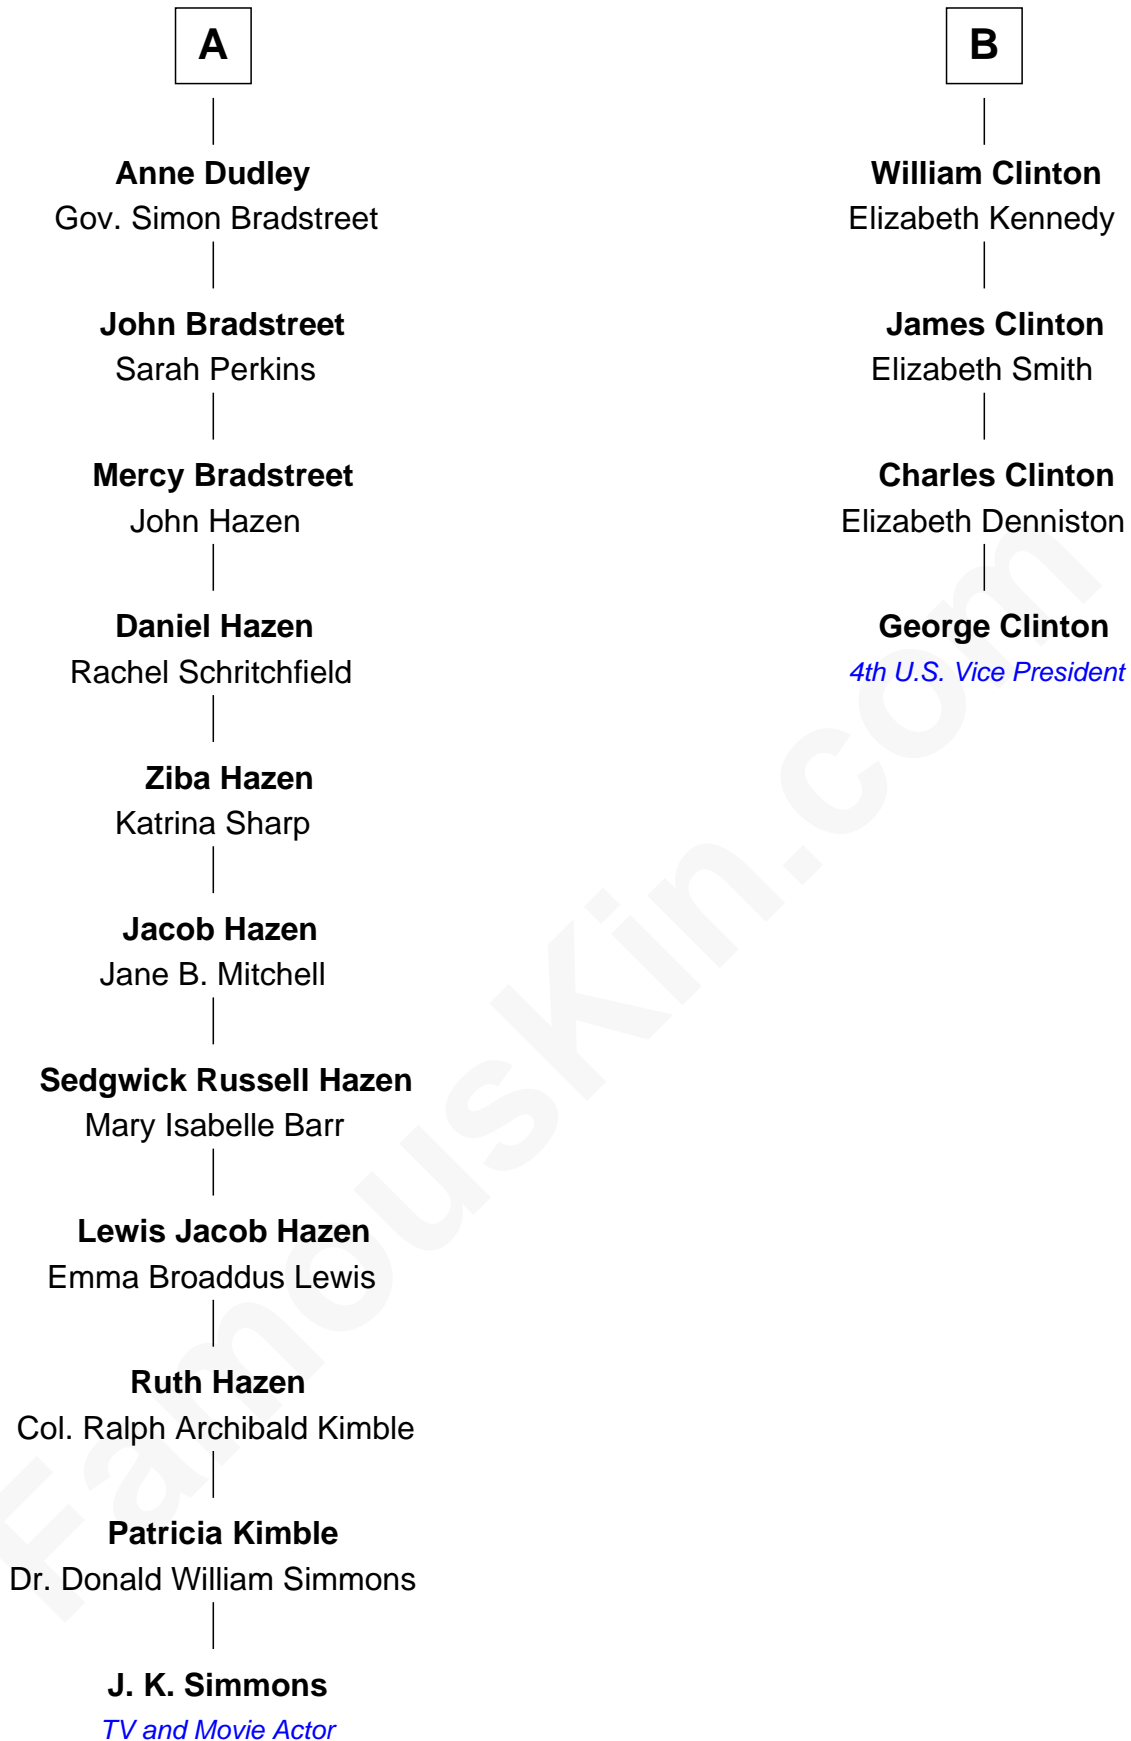

FamousKin.com Relationship Chart of

J. K. Simmons

TV and Movie Actor

10th cousin 7 times removed of

George Clinton

4th U.S. Vice President

Sir Ralph Neville

Joan Beaufort

Katherine Neville
Sir Thomas Strangeways

Joan Strangeways
Sir William Willoughby

Cecily Willoughby
Sir Edward Sutton

Sir John Sutton
Cecily Grey

Sir Henry Dudley
----- Ashton

Probable

Roger Dudley
Susanna Thorne

Gov. Thomas Dudley
Dorothy York

A

Eleanor Neville
Sir Henry Percy

Katherine Percy
Sir Edmund Grey

George Grey
Catherine Herbert

Anne Grey
Sir John Hussey

Bridget Hussey
Sir Richard Morrison

Elizabeth Morrison
Sir Henry Clinton

Sir Henry Clinton alias Fynes
Elizabeth Hickman

B

J. K. Simmons photo by [Gordon Correll/gdcgraphics](#) (CC BY 2.0)