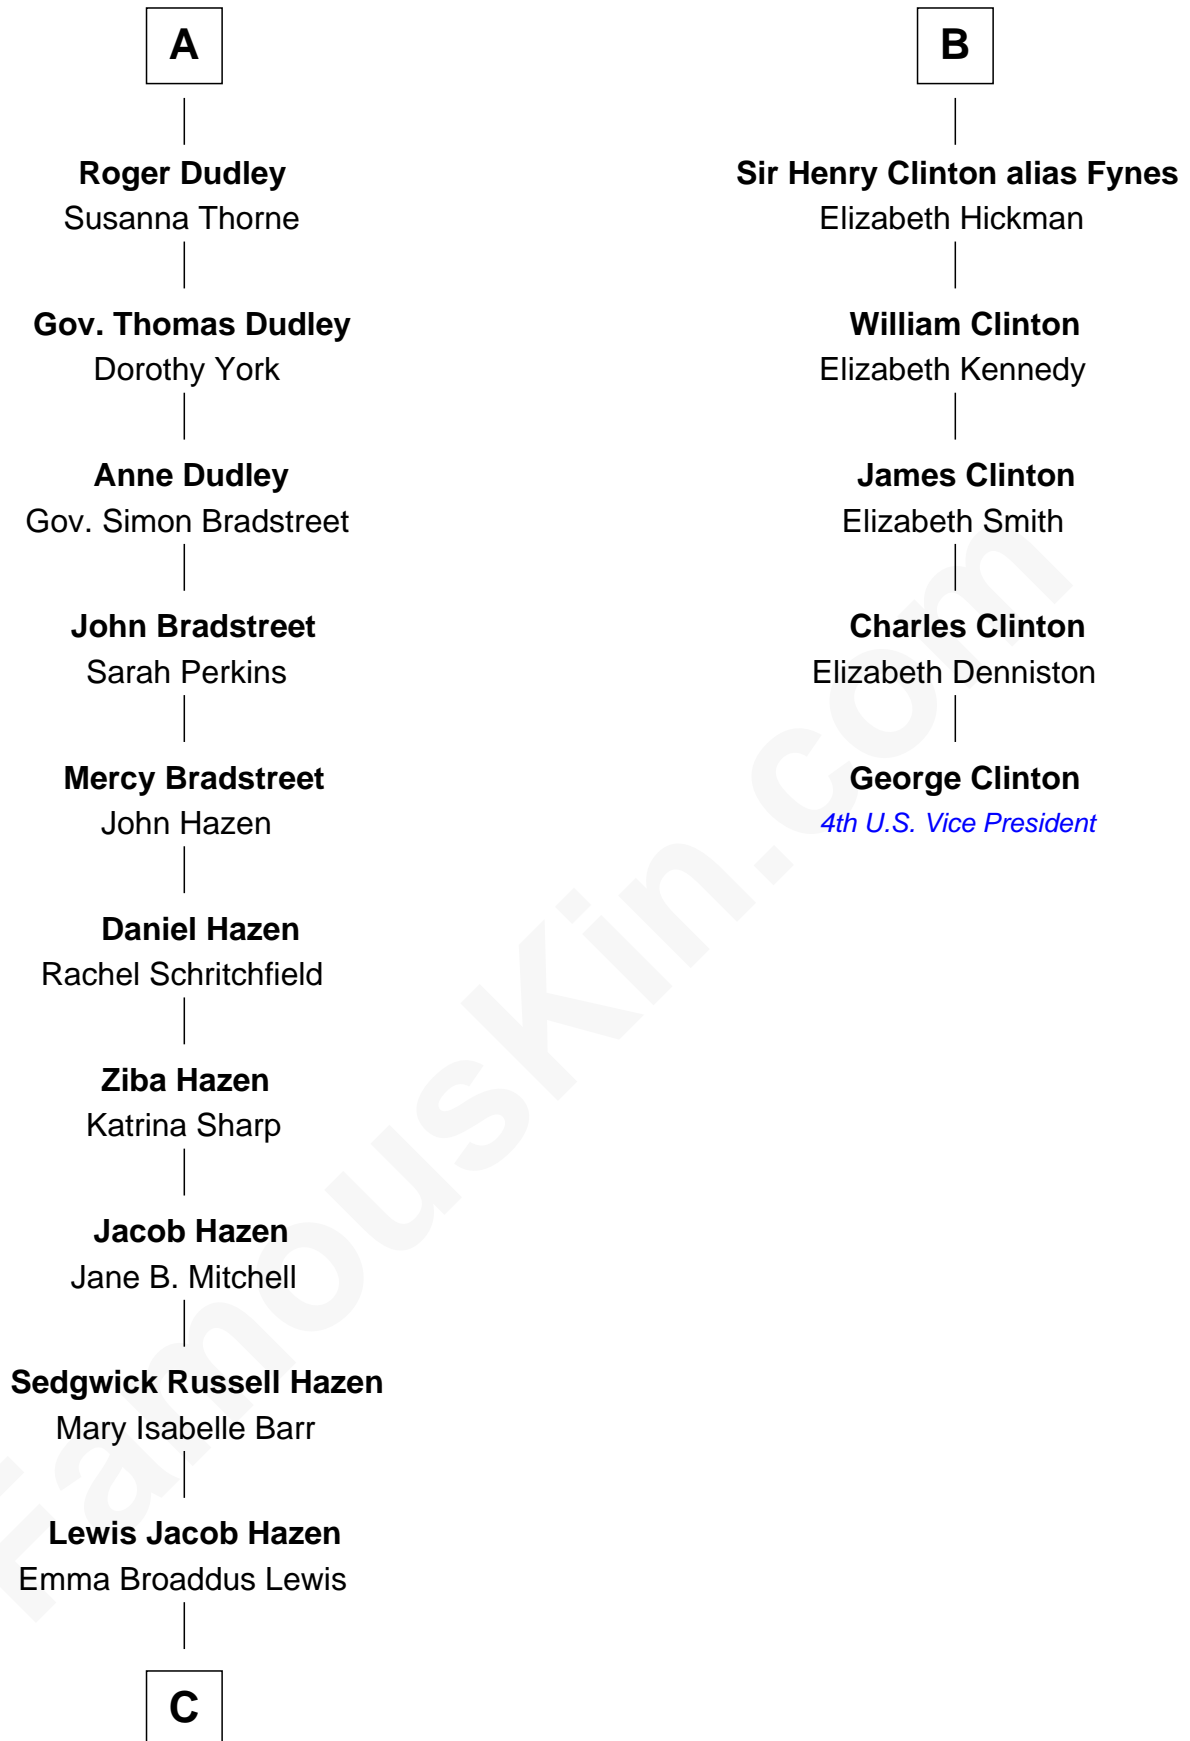

# FamousKin.com Relationship Chart of

**J. K. Simmons**

*TV and Movie Actor*

11th cousin 8 times removed of

**George Clinton**

*4th U.S. Vice President*

**C**

**Ruth Hazen**  
Col. Ralph Archibald Kimble

**Patricia Kimble**  
Dr. Donald William Simmons

**J. K. Simmons**  
*TV and Movie Actor*