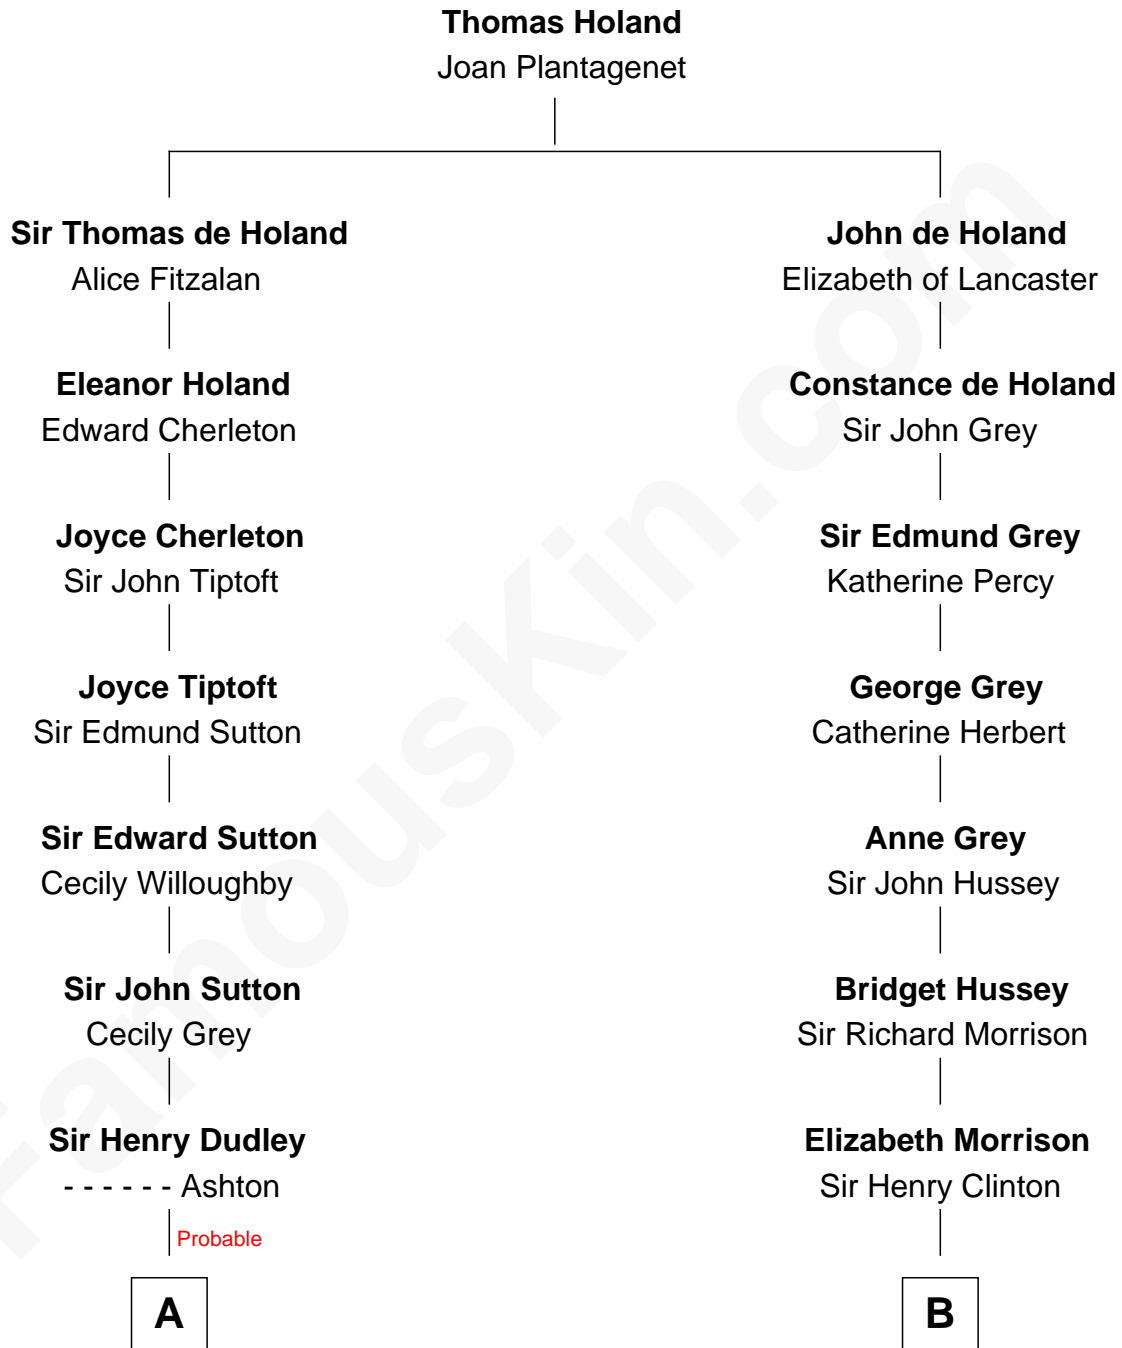

# FamousKin.com Relationship Chart of

**J. K. Simmons**

*TV and Movie Actor*

11th cousin 8 times removed of

**George Clinton**

*4th U.S. Vice President*

**C**

**Ruth Hazen**  
Col. Ralph Archibald Kimble

**Patricia Kimble**  
Dr. Donald William Simmons

**J. K. Simmons**  
*TV and Movie Actor*