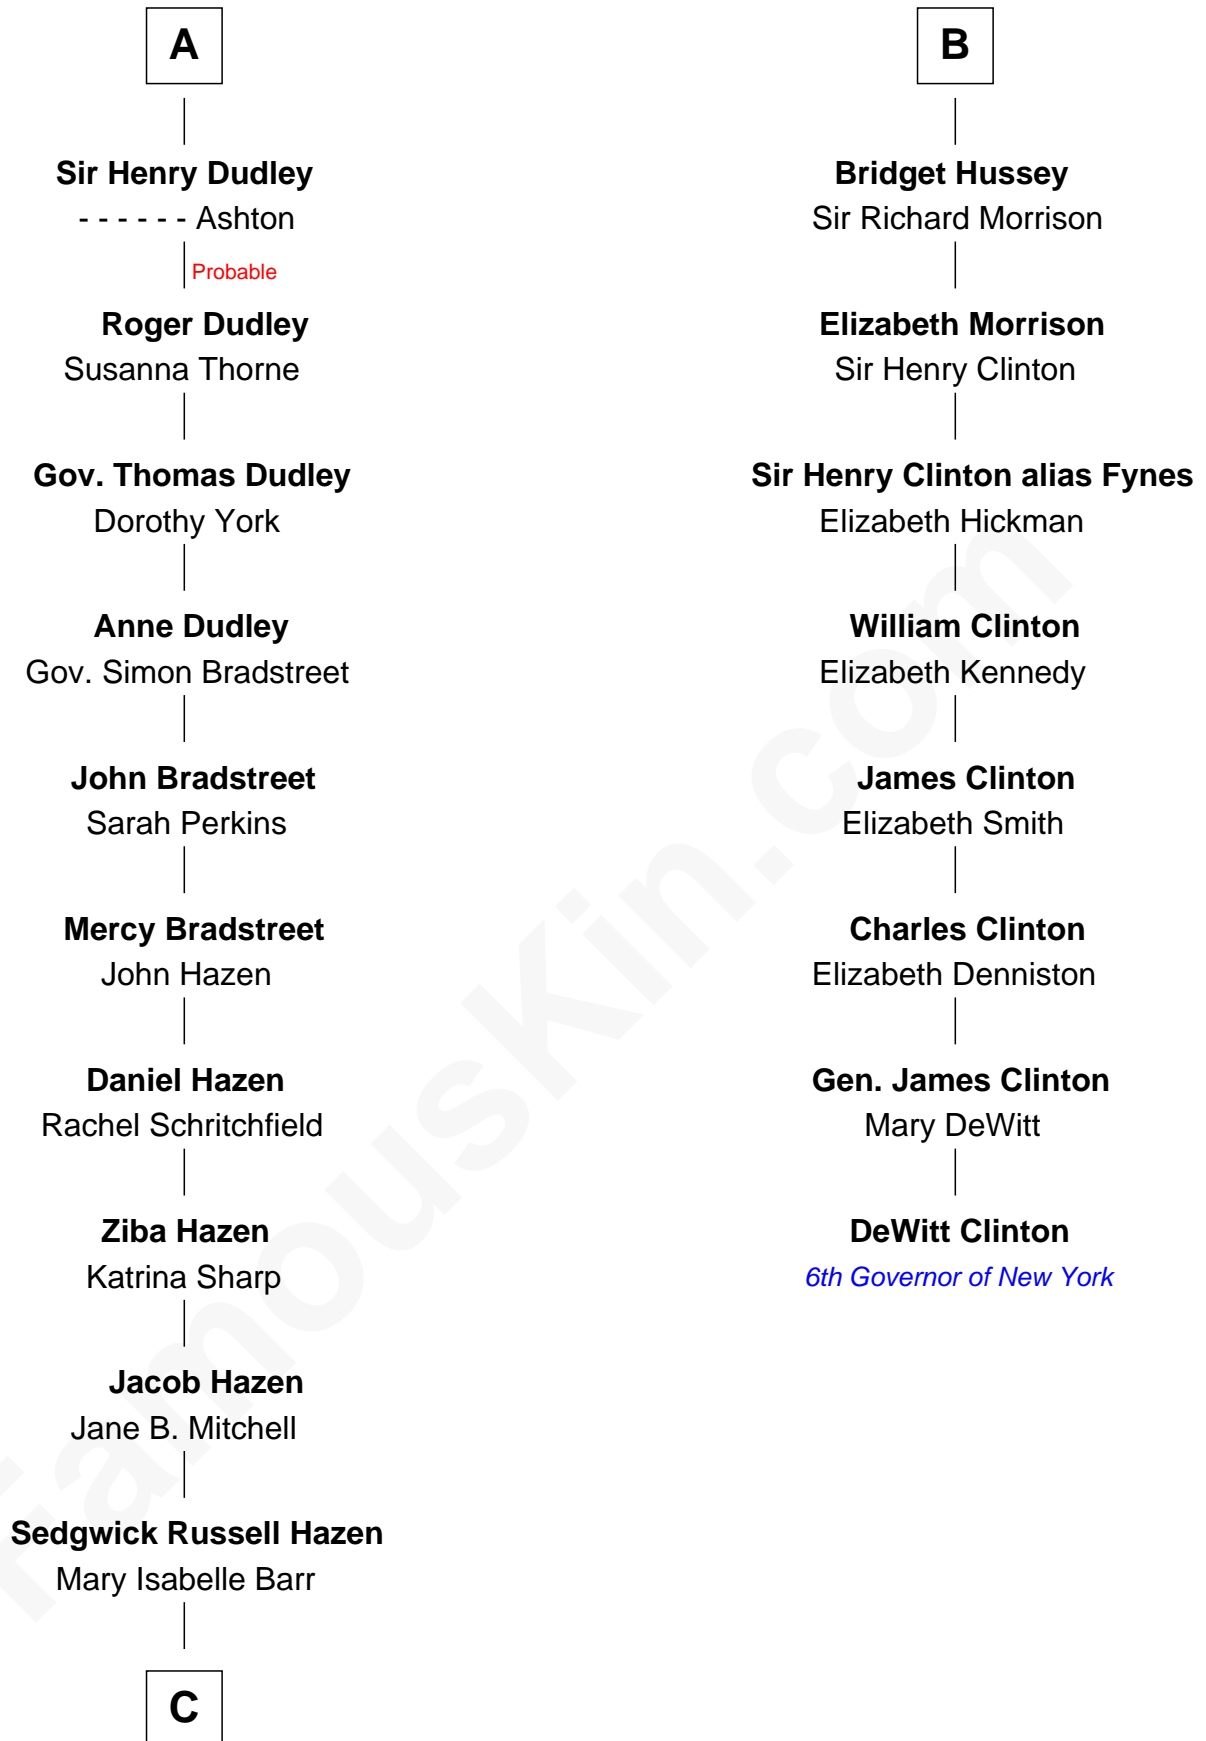

FamousKin.com Relationship Chart of

J. K. Simmons

TV and Movie Actor

14th cousin 6 times removed of

DeWitt Clinton

6th Governor of New York

Henry Plantagenet

Maud de Chaworth

Isabella de Beaumont

Blanche of Lancaster

John of Gaunt

Elizabeth of Lancaster

John de Holand

Constance de Holand

Sir John Grey

Sir Edmund Grey

Katherine Percy

George Grey

Catherine Herbert

Anne Grey

Sir John Hussey

B

C

—
Lewis Jacob Hazen
Emma Broaddus Lewis