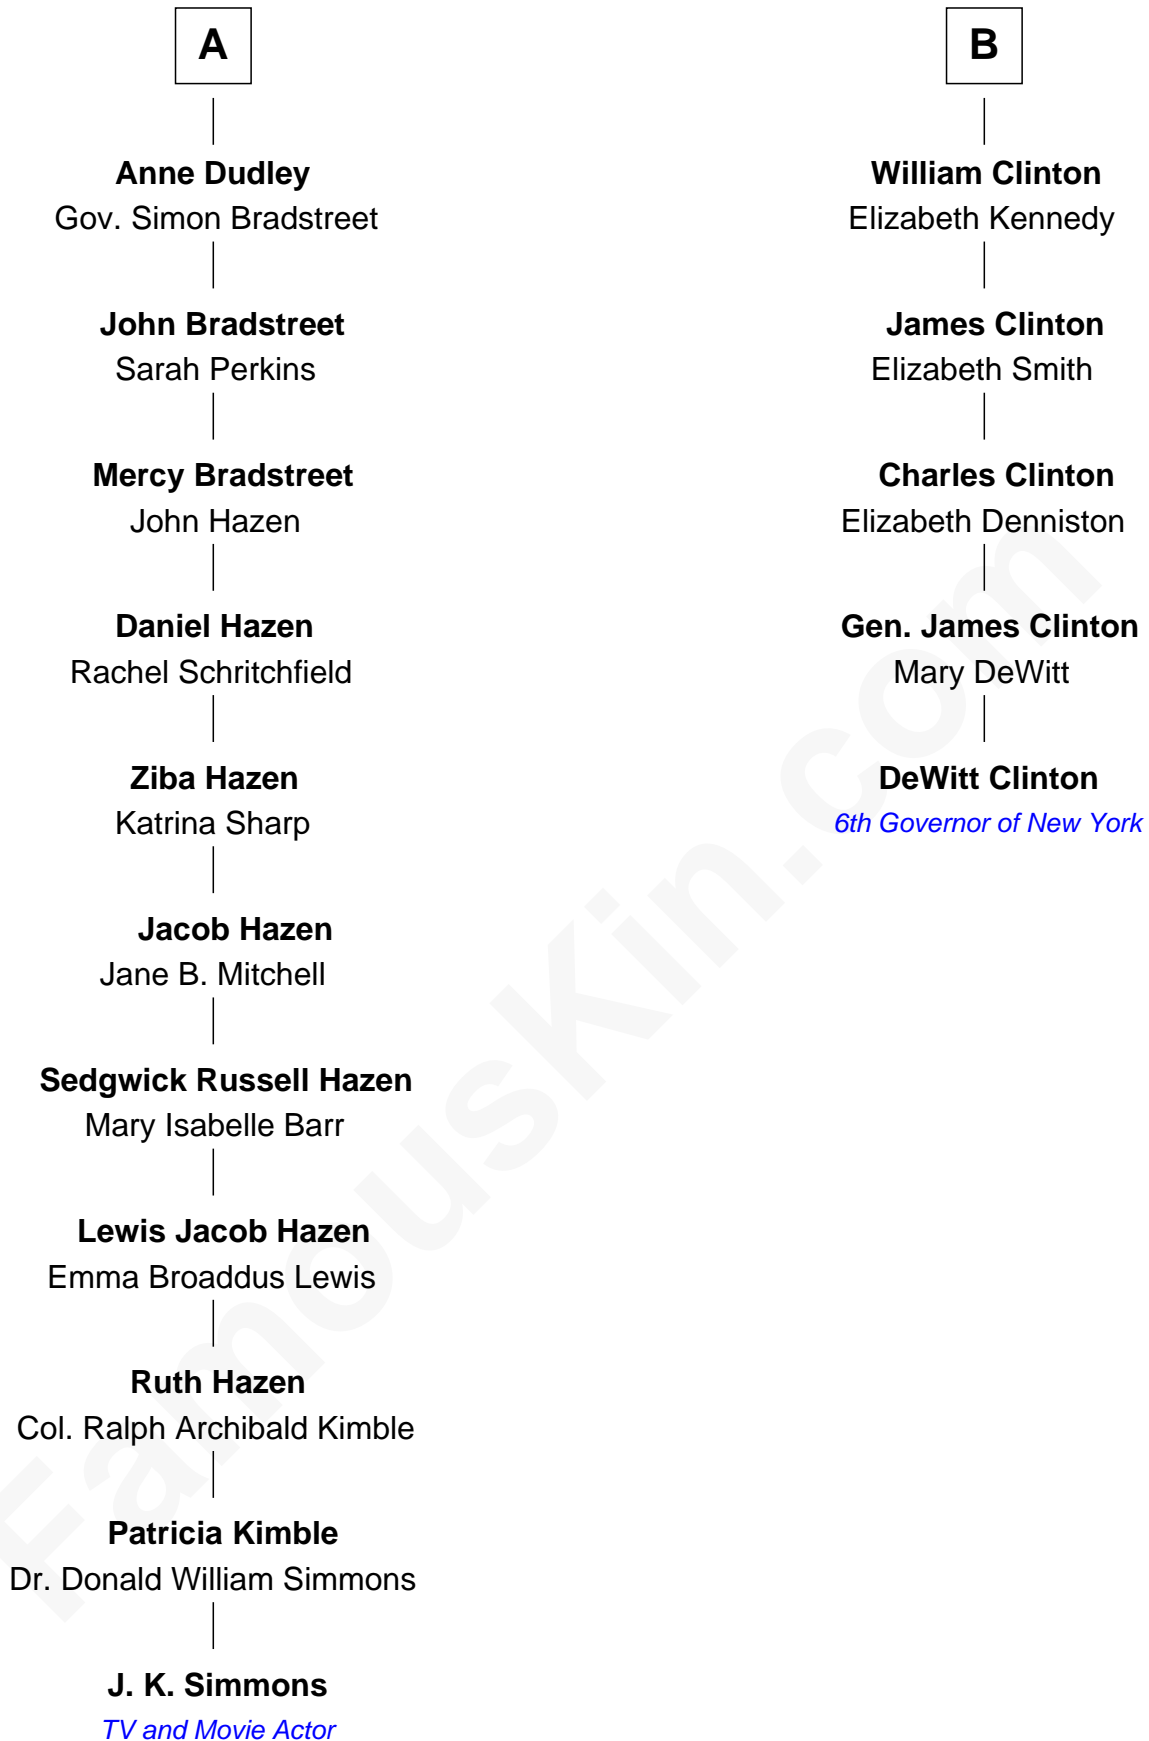

FamousKin.com Relationship Chart of

J. K. Simmons

TV and Movie Actor

11th cousin 6 times removed of

DeWitt Clinton

6th Governor of New York

Sir Ralph Neville

Joan Beaufort

Katherine Neville
Sir Thomas Strangeways

Joan Strangeways
Sir William Willoughby

Cecily Willoughby
Sir Edward Sutton

Sir John Sutton
Cecily Grey

Sir Henry Dudley
----- Ashton

Probable

Roger Dudley
Susanna Thorne

Gov. Thomas Dudley
Dorothy York

A

Eleanor Neville
Sir Henry Percy

Katherine Percy
Sir Edmund Grey

George Grey
Catherine Herbert

Anne Grey
Sir John Hussey

Bridget Hussey
Sir Richard Morrison

Elizabeth Morrison
Sir Henry Clinton

Sir Henry Clinton alias Fynes
Elizabeth Hickman

B

J. K. Simmons photo by [Gordon Correll/gdcgraphics](#) (CC BY 2.0)