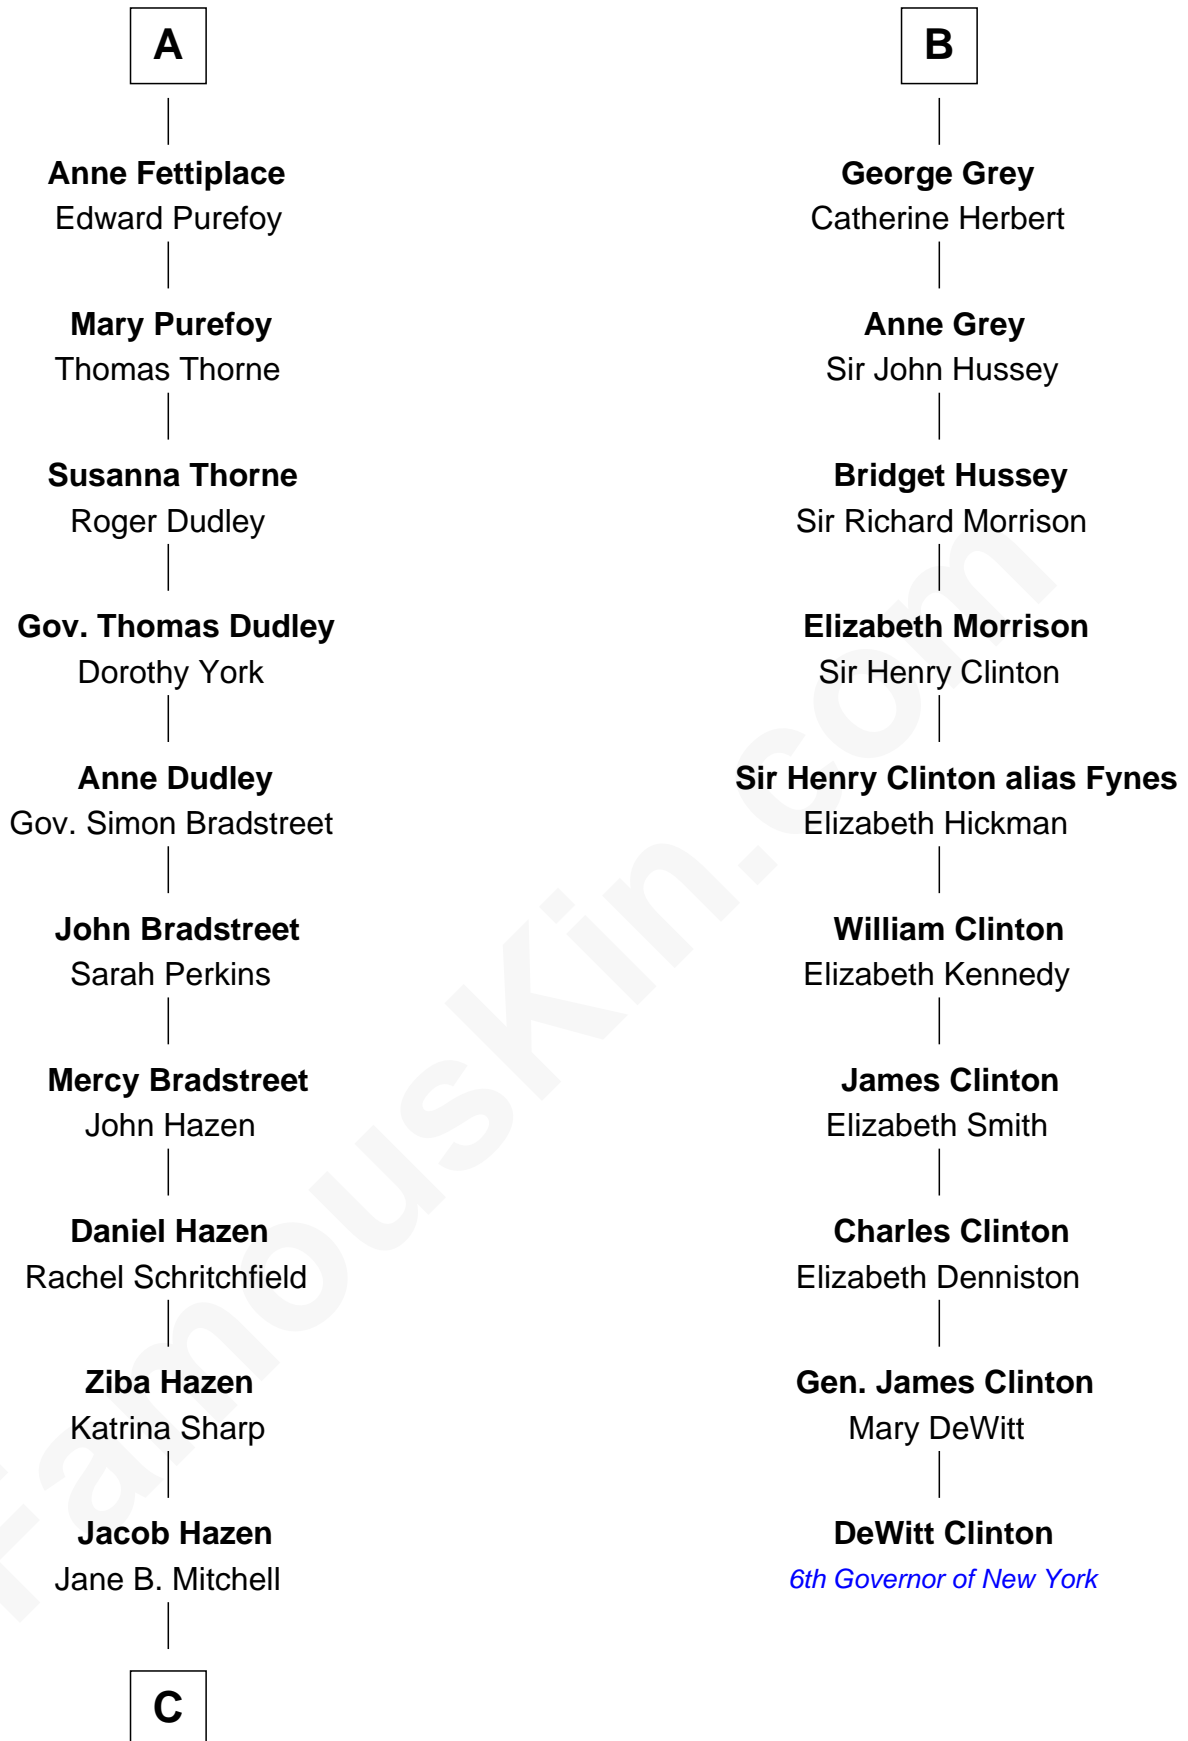

# FamousKin.com Relationship Chart of

**J. K. Simmons**

*TV and Movie Actor*

16th cousin 5 times removed of

**DeWitt Clinton**

*6th Governor of New York*

**C**

—  
**Sedgwick Russell Hazen**

Mary Isabelle Barr

—  
**Lewis Jacob Hazen**

Emma Broaddus Lewis

—  
**Ruth Hazen**

Col. Ralph Archibald Kimble

—  
**Patricia Kimble**

Dr. Donald William Simmons

—  
**J. K. Simmons**