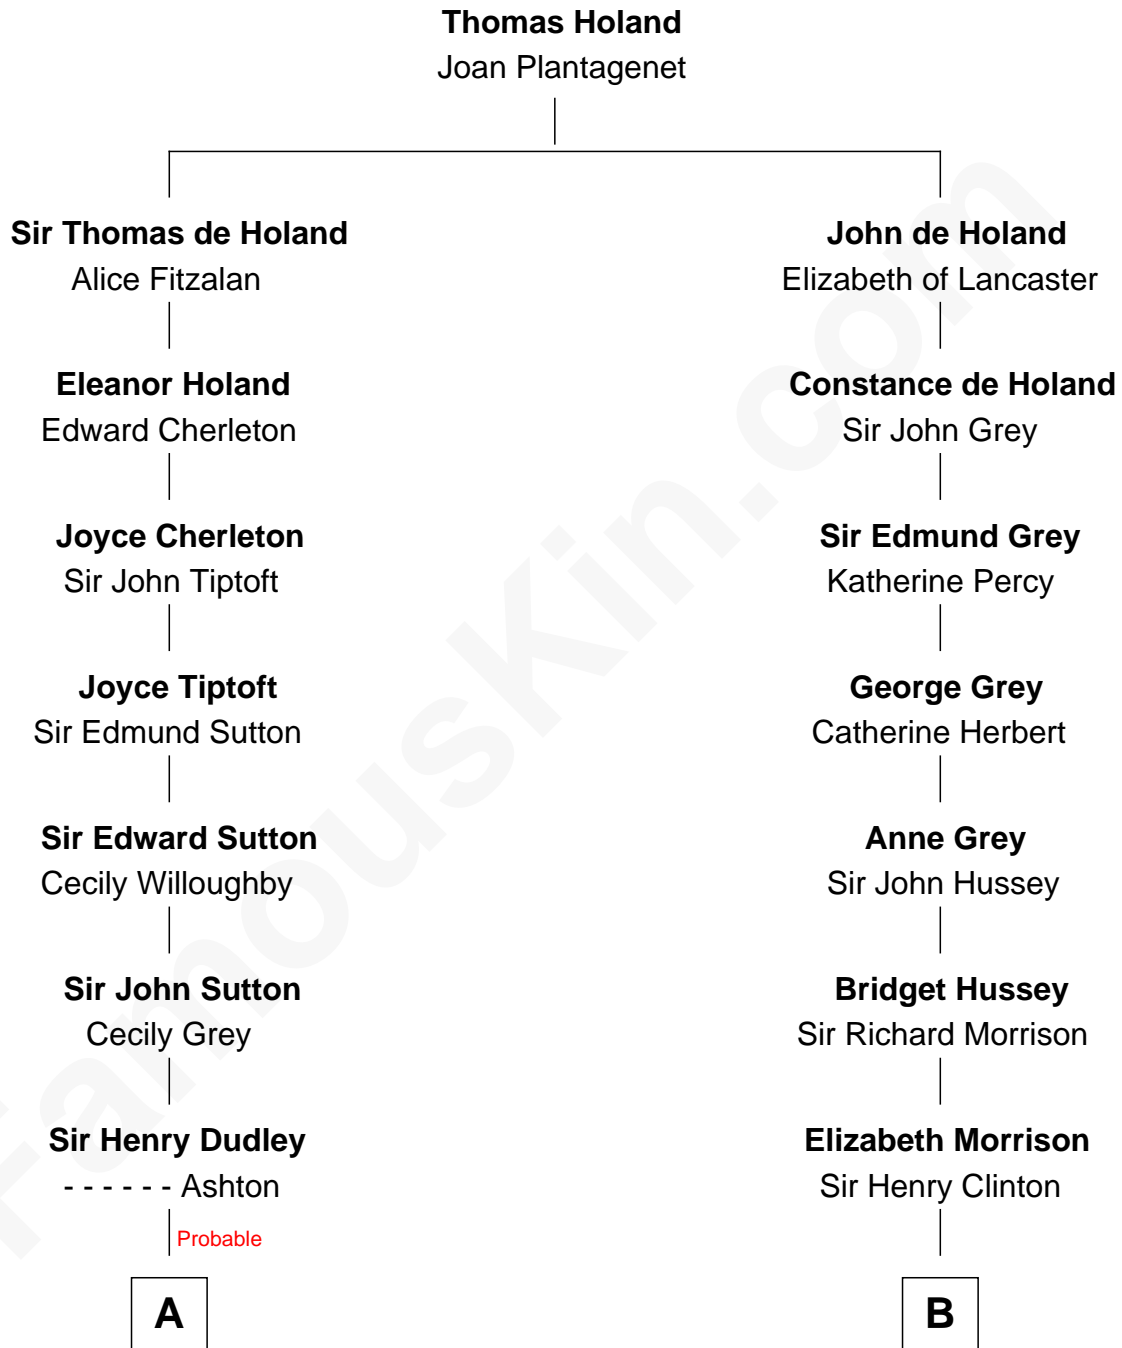

# FamousKin.com Relationship Chart of

**J. K. Simmons**

*TV and Movie Actor*

12th cousin 7 times removed of

**DeWitt Clinton**

*6th Governor of New York*

**C**

**Ruth Hazen**  
Col. Ralph Archibald Kimble

**Patricia Kimble**  
Dr. Donald William Simmons

**J. K. Simmons**  
*TV and Movie Actor*

FamousKin.com