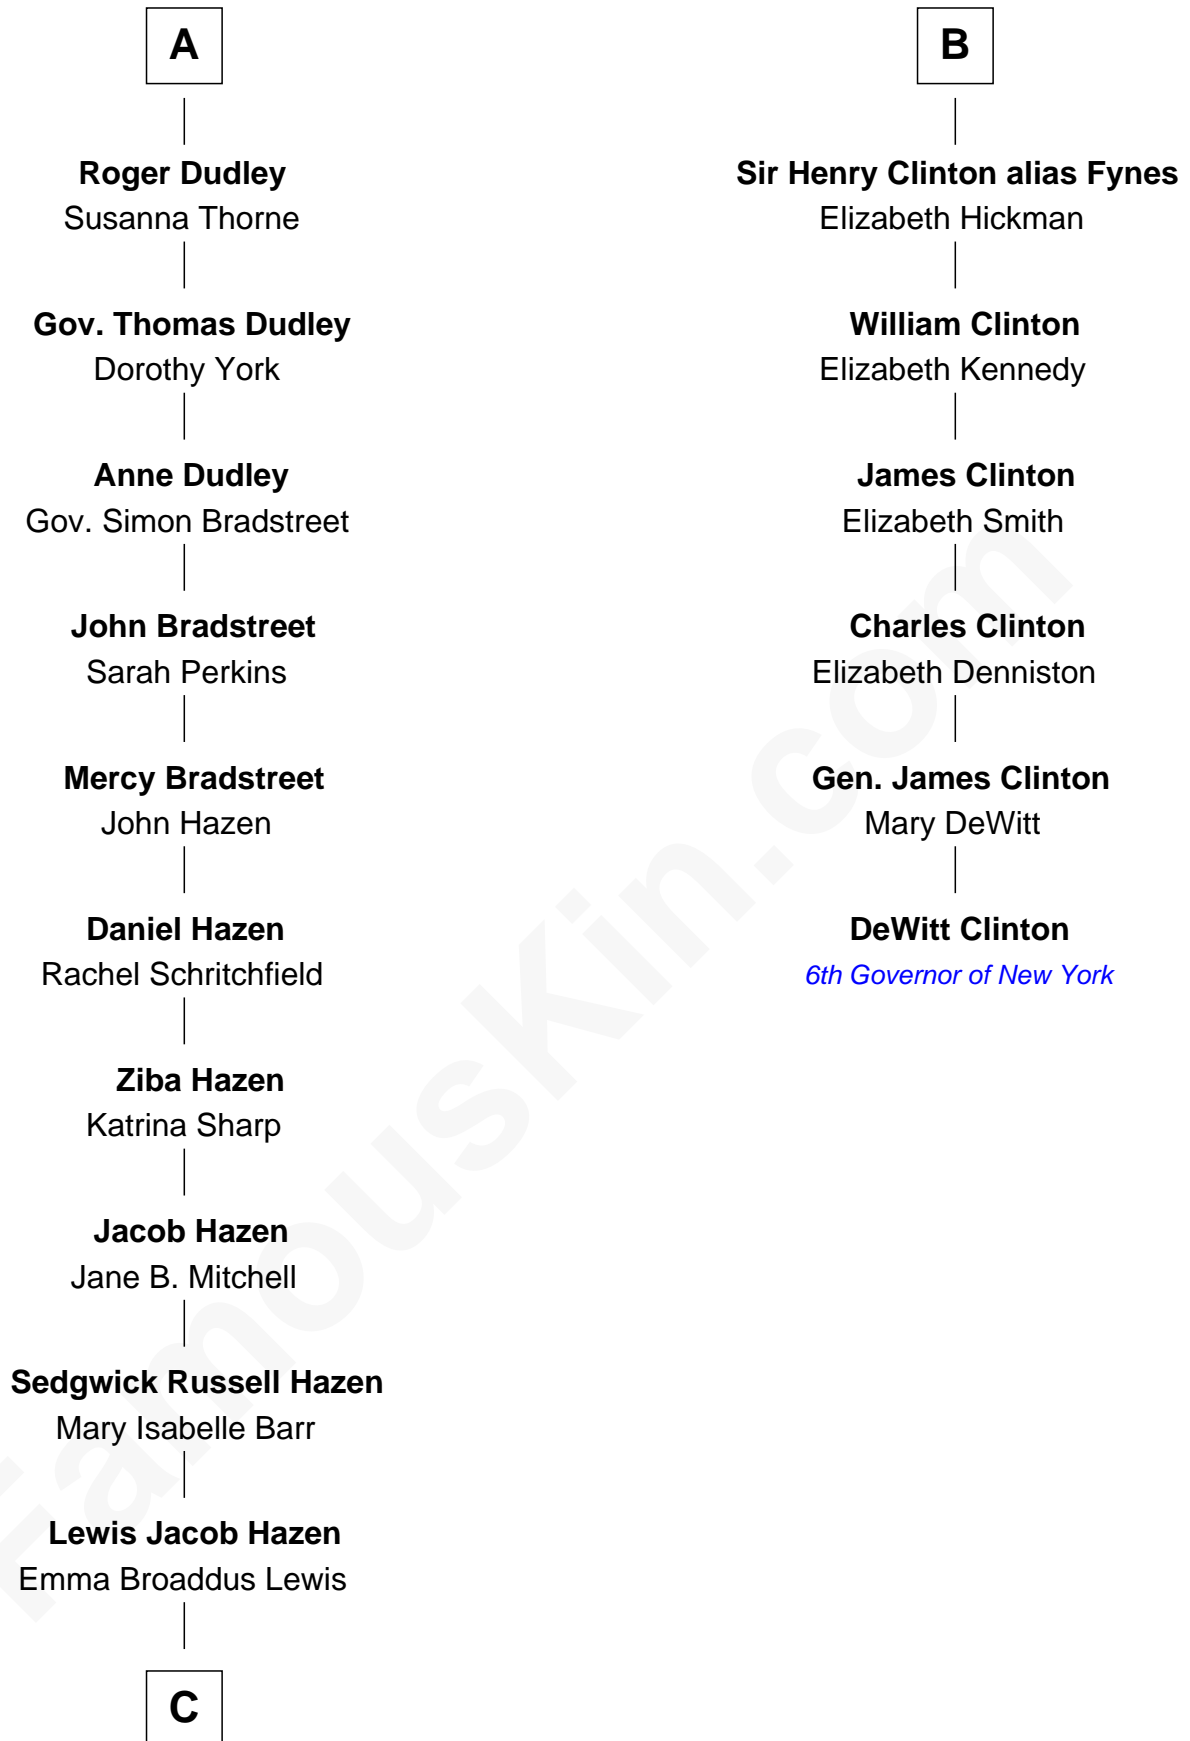

# FamousKin.com Relationship Chart of

**J. K. Simmons**

*TV and Movie Actor*

12th cousin 7 times removed of

**DeWitt Clinton**

*6th Governor of New York*

**C**

**Ruth Hazen**  
Col. Ralph Archibald Kimble

**Patricia Kimble**  
Dr. Donald William Simmons

**J. K. Simmons**  
*TV and Movie Actor*

FamousKin.com