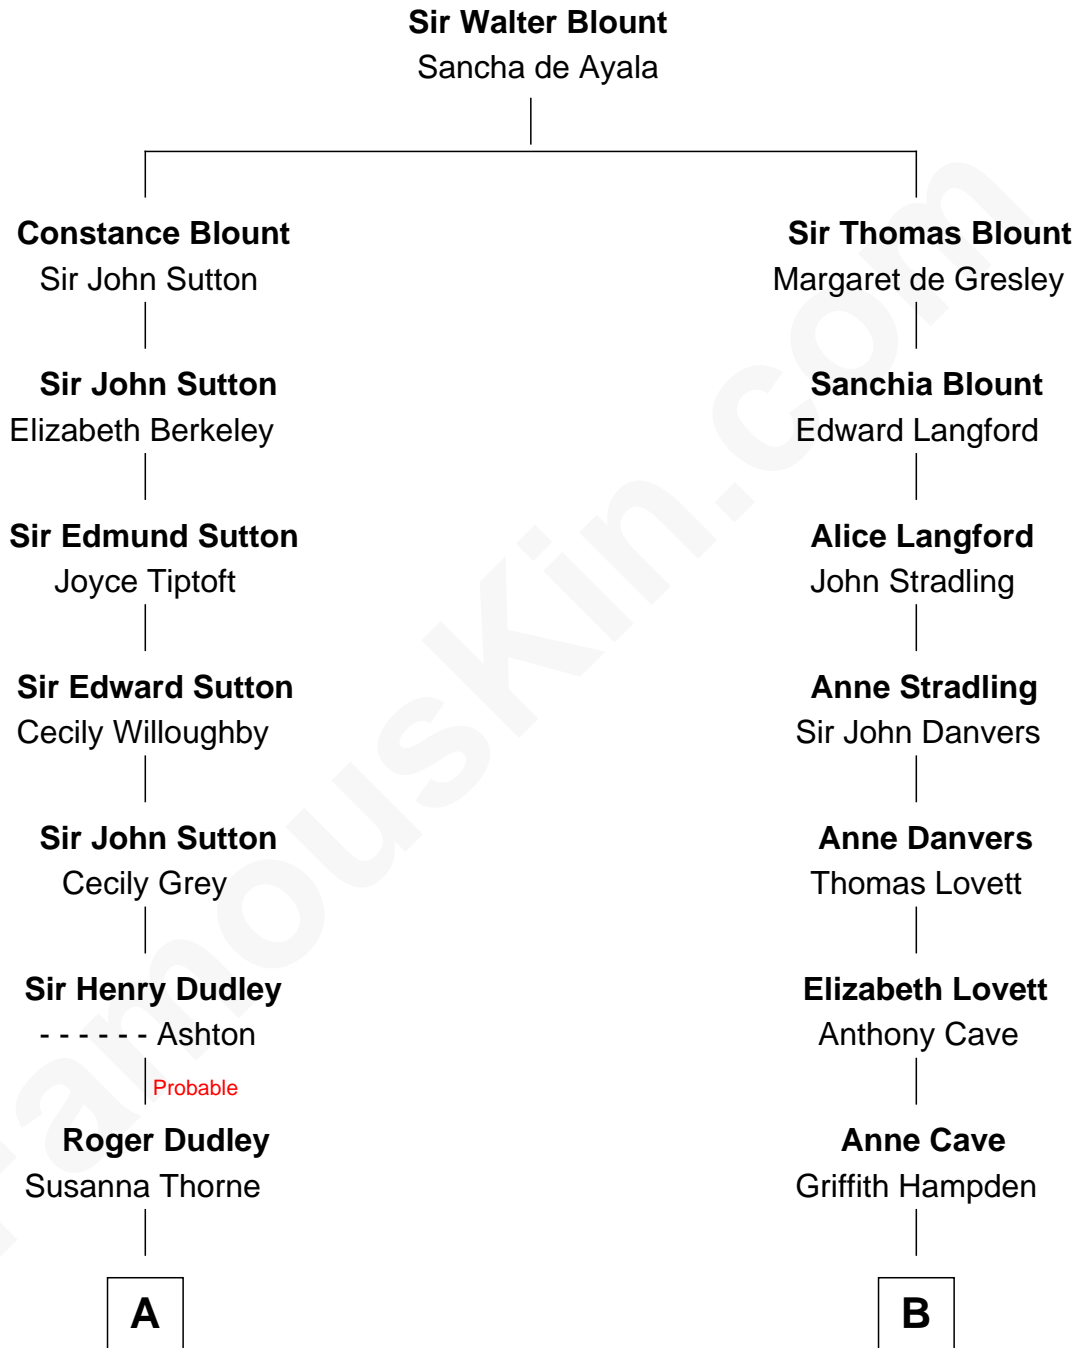

FamousKin.com Relationship Chart of

J. K. Simmons

TV and Movie Actor

15th cousin 3 times removed of

Lt. Gen. James Brudenell

Leader of the "Charge of the Light Brigade"

C

Patricia Kimble
Dr. Donald William Simmons