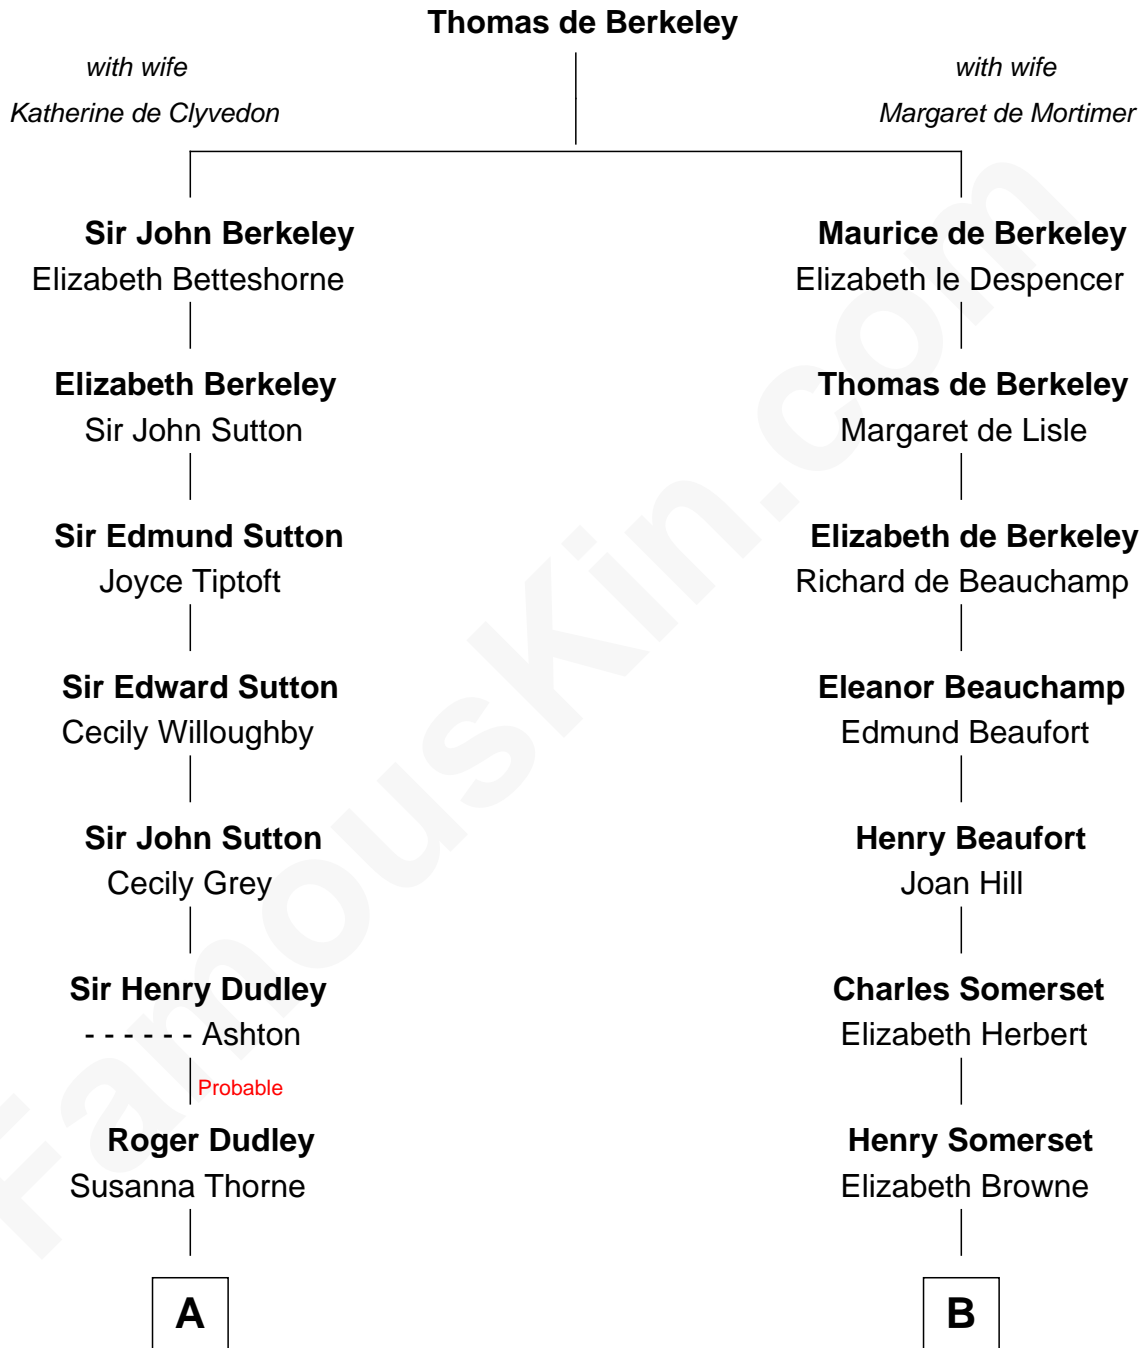

# FamousKin.com Relationship Chart of

**J. K. Simmons**

*TV and Movie Actor*

16th cousin 2 times removed of

**Lt. Gen. James Brudenell**

*Leader of the "Charge of the Light Brigade"*

**C**

**Patricia Kimble**  
Dr. Donald William Simmons

**J. K. Simmons**  
*TV and Movie Actor*

FamousKin.com