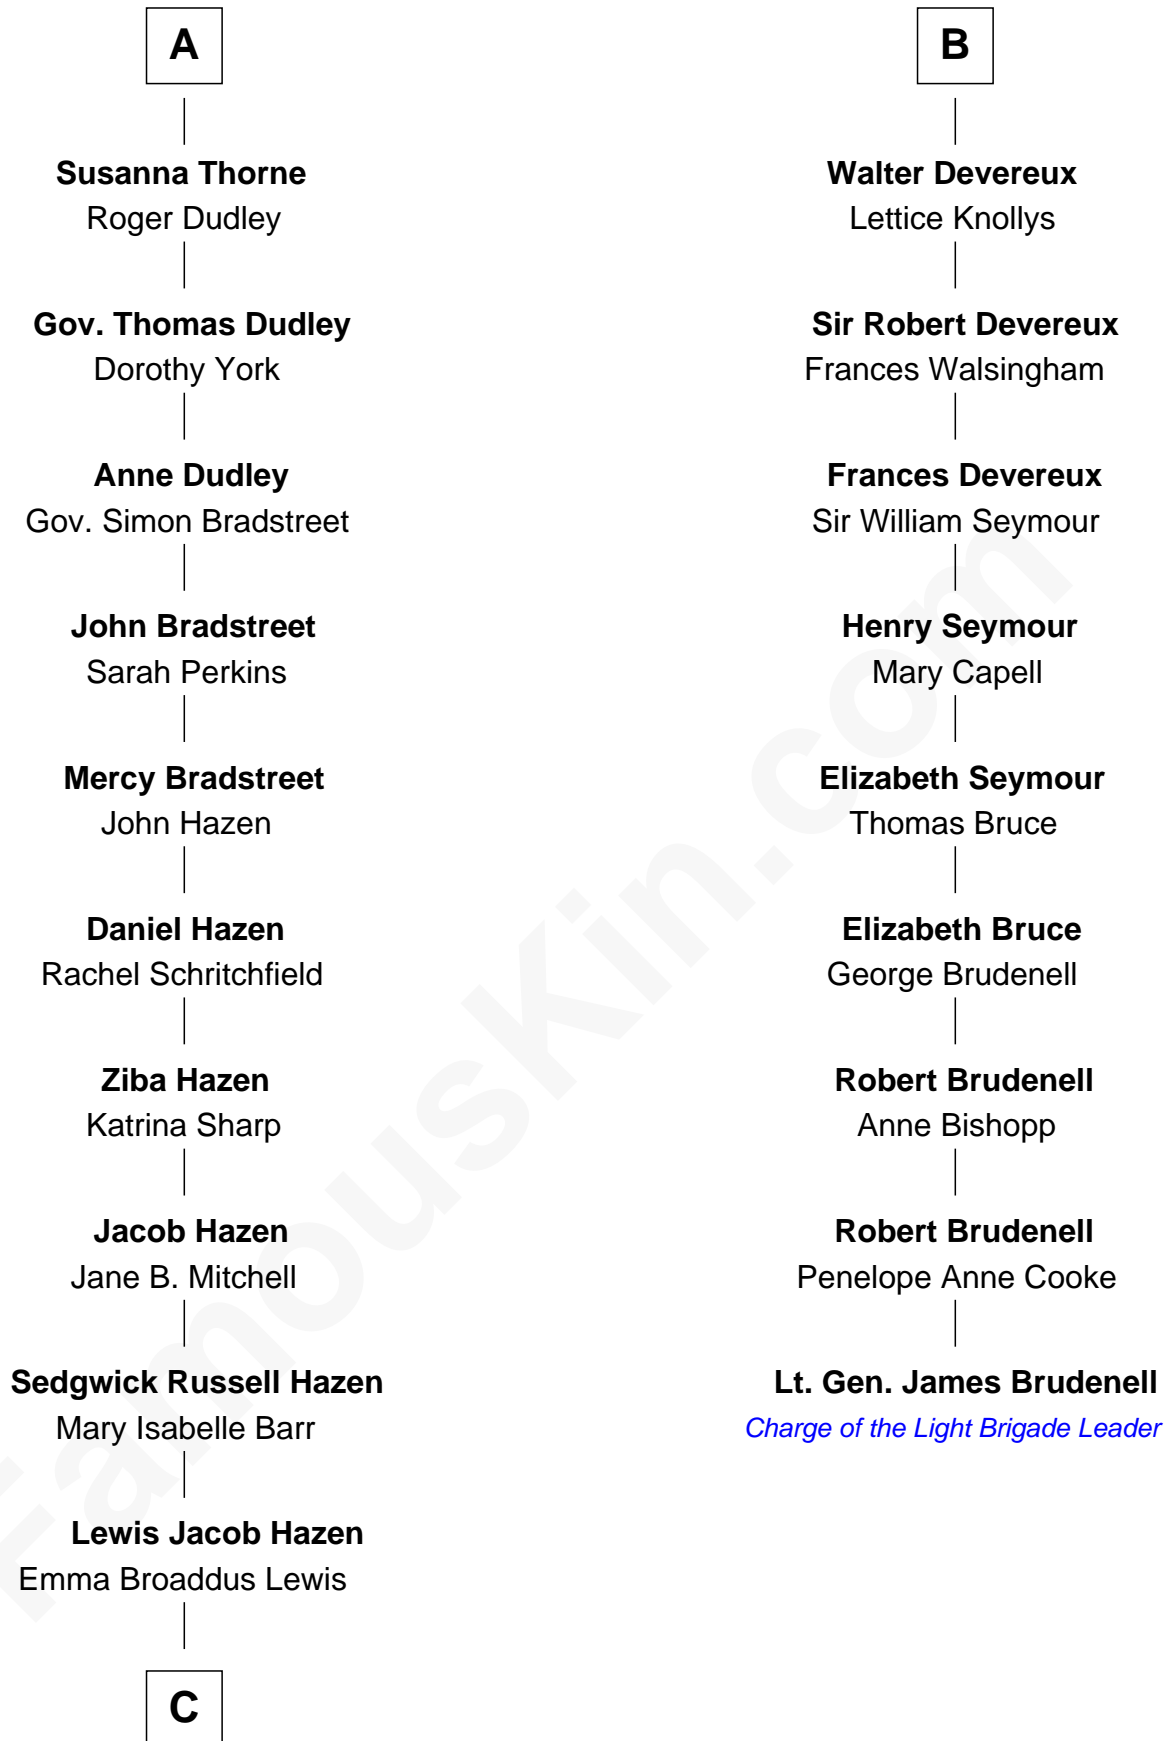

FamousKin.com Relationship Chart of

J. K. Simmons

TV and Movie Actor

15th cousin 4 times removed of

Lt. Gen. James Brudenell

Leader of the "Charge of the Light Brigade"

C

Ruth Hazen
Col. Ralph Archibald Kimble