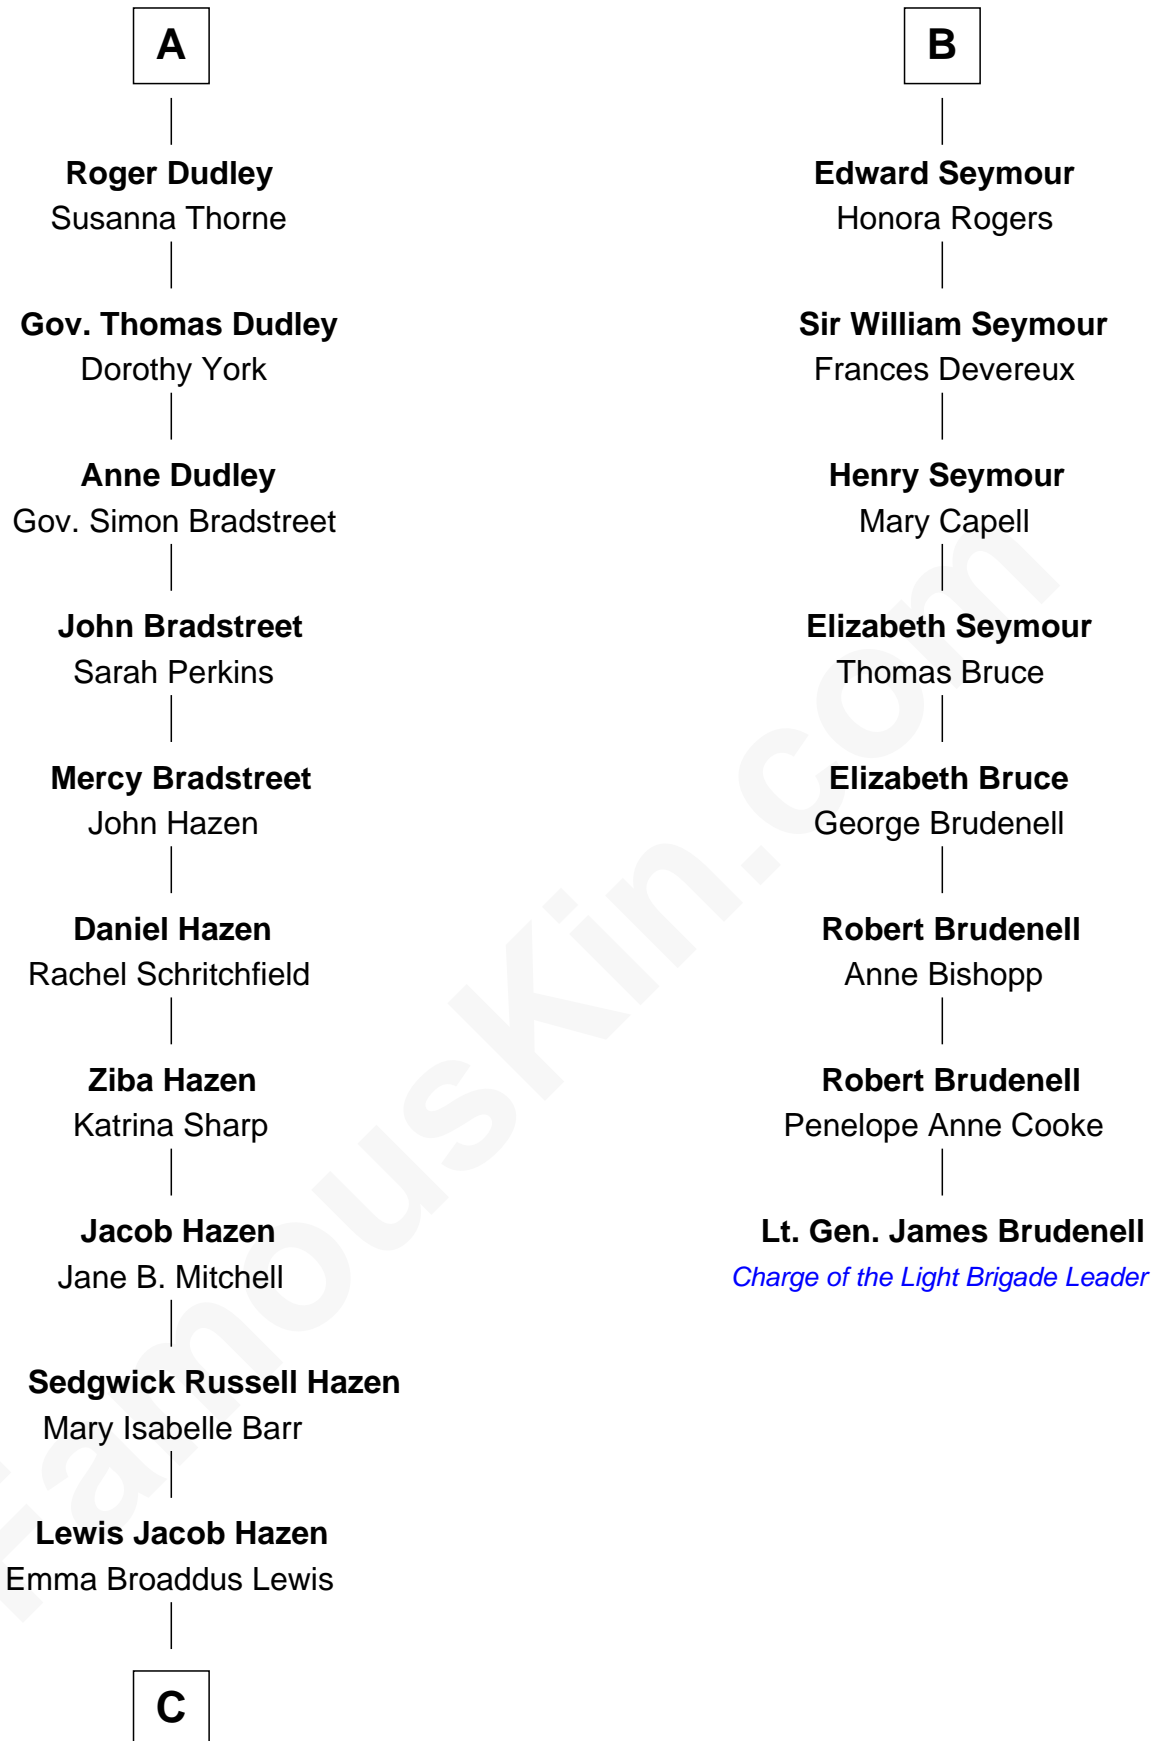

FamousKin.com

Relationship Chart of

J. K. Simmons

TV and Movie Actor

14th cousin 5 times removed of

Lt. Gen. James Brudenell

Leader of the "Charge of the Light Brigade"

Sir Philip le Despencer

Joyce Tiptoft

Sir Edward Sutton

Cecily Willoughby

Sir John Sutton

Cecily Grey

Sir Henry Dudley

- - - - - Ashton

Probable

A

Sir Philip le Despencer

Elizabeth de Tibetot

Margery Despencer

Sir Roger Wentworth

Sir Philip Wentworth

Mary Clifford

Sir Henry Wentworth

Anne Say

Margery Wentworth

Sir John Seymour

Edward Seymour

Anne Stanhope

Edward Seymour

Katherine Grey

B