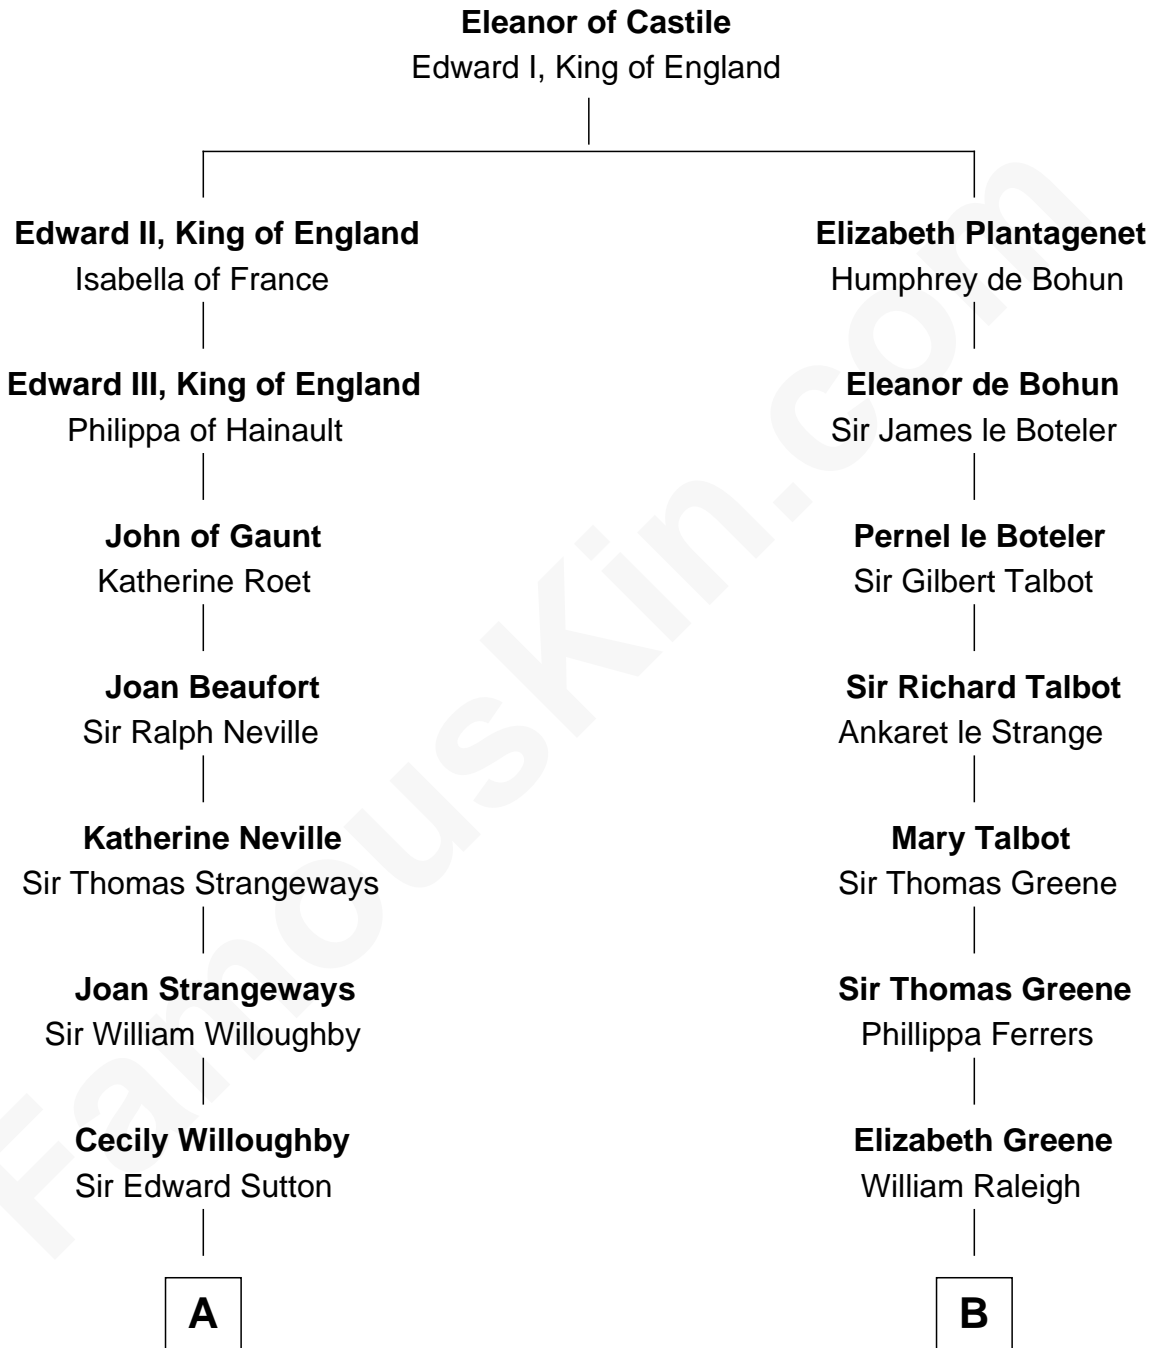

# FamousKin.com Relationship Chart of

**J. K. Simmons**

*TV and Movie Actor*

14th cousin 7 times removed of

**Jonathan Swift**

*Author of Gulliver's Travels*

**C**

—  
**Sedgwick Russell Hazen**

Mary Isabelle Barr

—  
**Lewis Jacob Hazen**

Emma Broaddus Lewis

—  
**Ruth Hazen**

Col. Ralph Archibald Kimble

—  
**Patricia Kimble**

Dr. Donald William Simmons

—  
**J. K. Simmons**