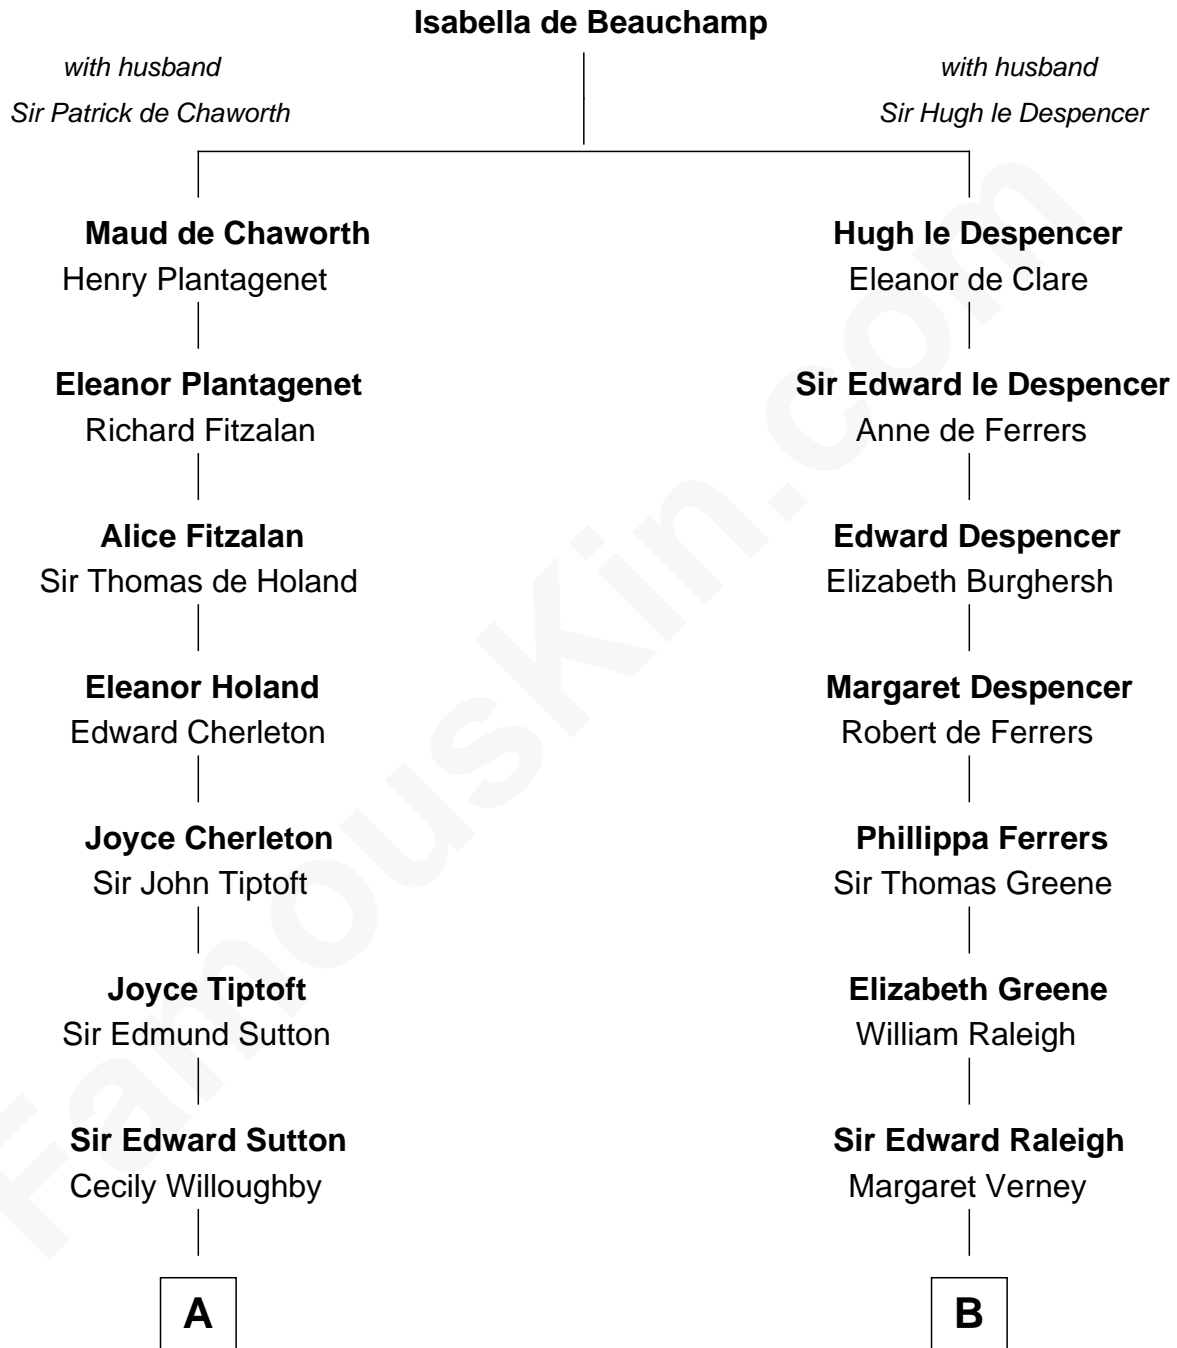

# FamousKin.com Relationship Chart of

**J. K. Simmons**

*TV and Movie Actor*

13th cousin 8 times removed of

**Jonathan Swift**

*Author of Gulliver's Travels*

**C**

—  
**Sedgwick Russell Hazen**

Mary Isabelle Barr

—  
**Lewis Jacob Hazen**

Emma Broaddus Lewis

—  
**Ruth Hazen**

Col. Ralph Archibald Kimble

—  
**Patricia Kimble**

Dr. Donald William Simmons

—  
**J. K. Simmons**