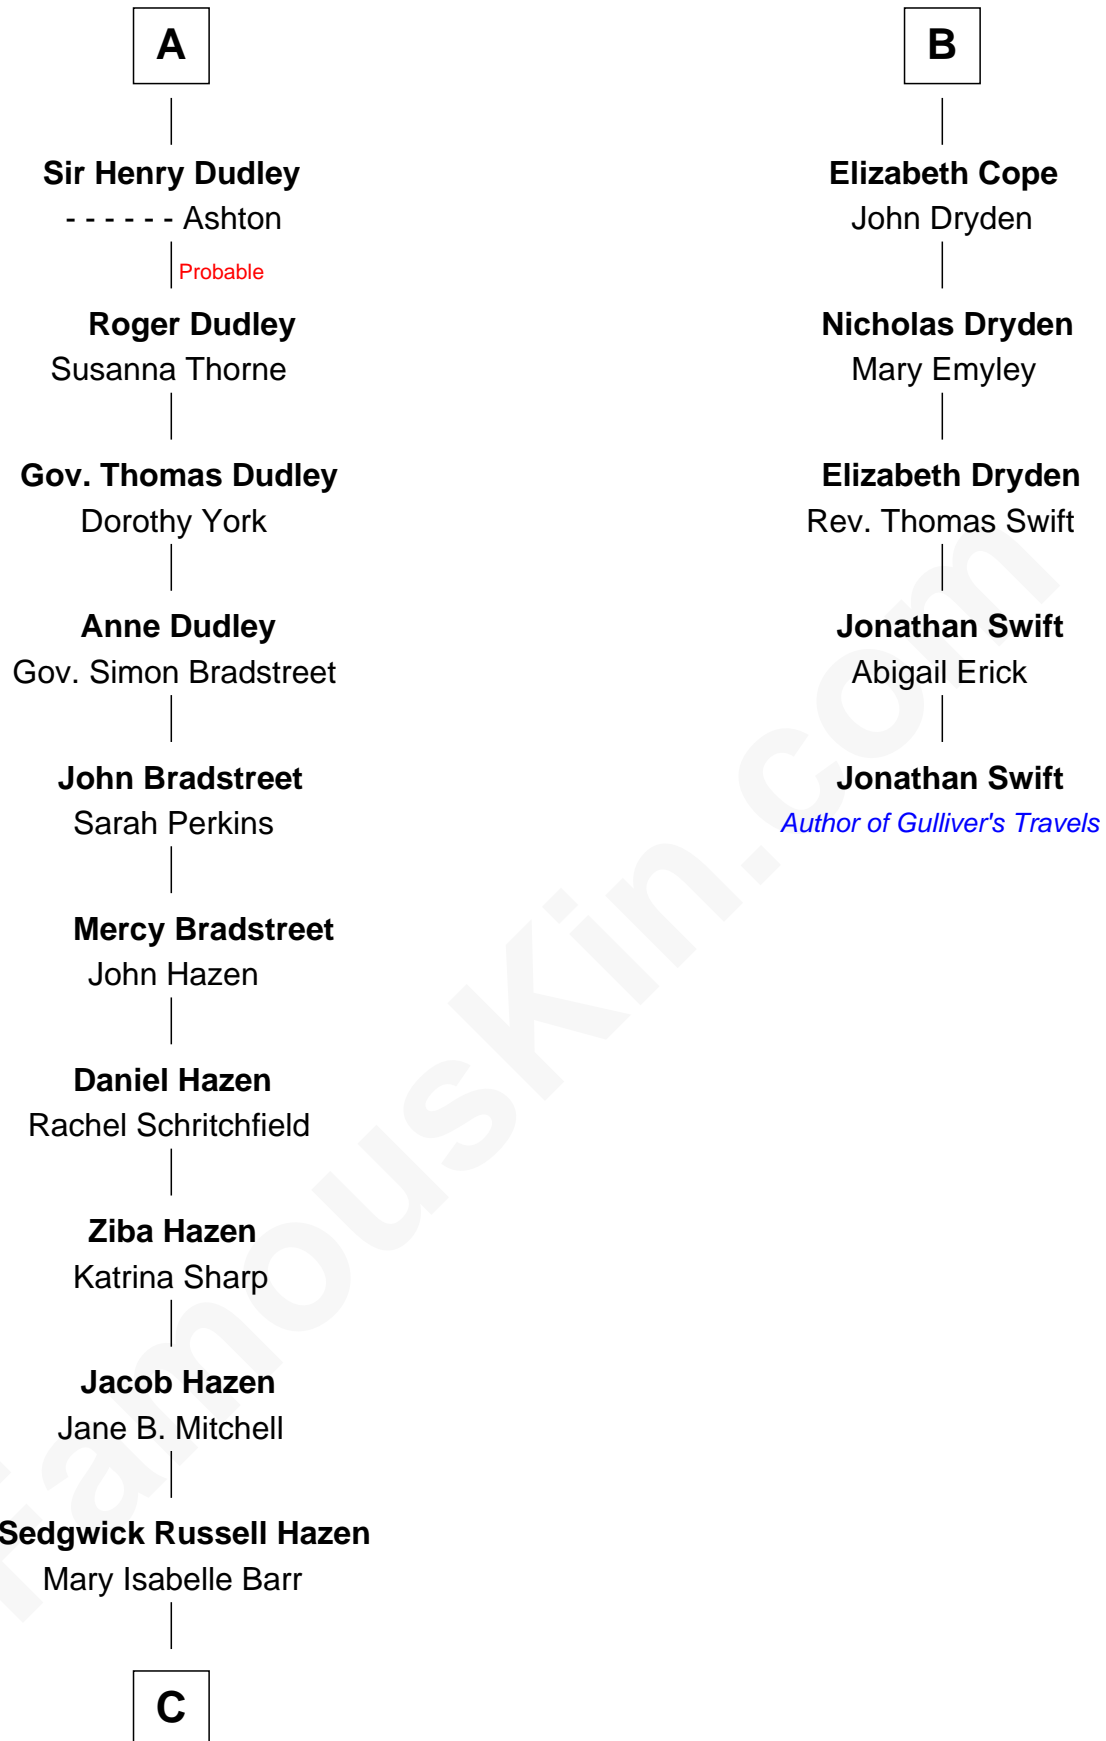

FamousKin.com Relationship Chart of

J. K. Simmons

TV and Movie Actor

11th cousin 9 times removed of

Jonathan Swift

Author of Gulliver's Travels

C

—
Lewis Jacob Hazen
Emma Broaddus Lewis

—
Ruth Hazen
Col. Ralph Archibald Kimble

—
Patricia Kimble
Dr. Donald William Simmons

—
J. K. Simmons
TV and Movie Actor