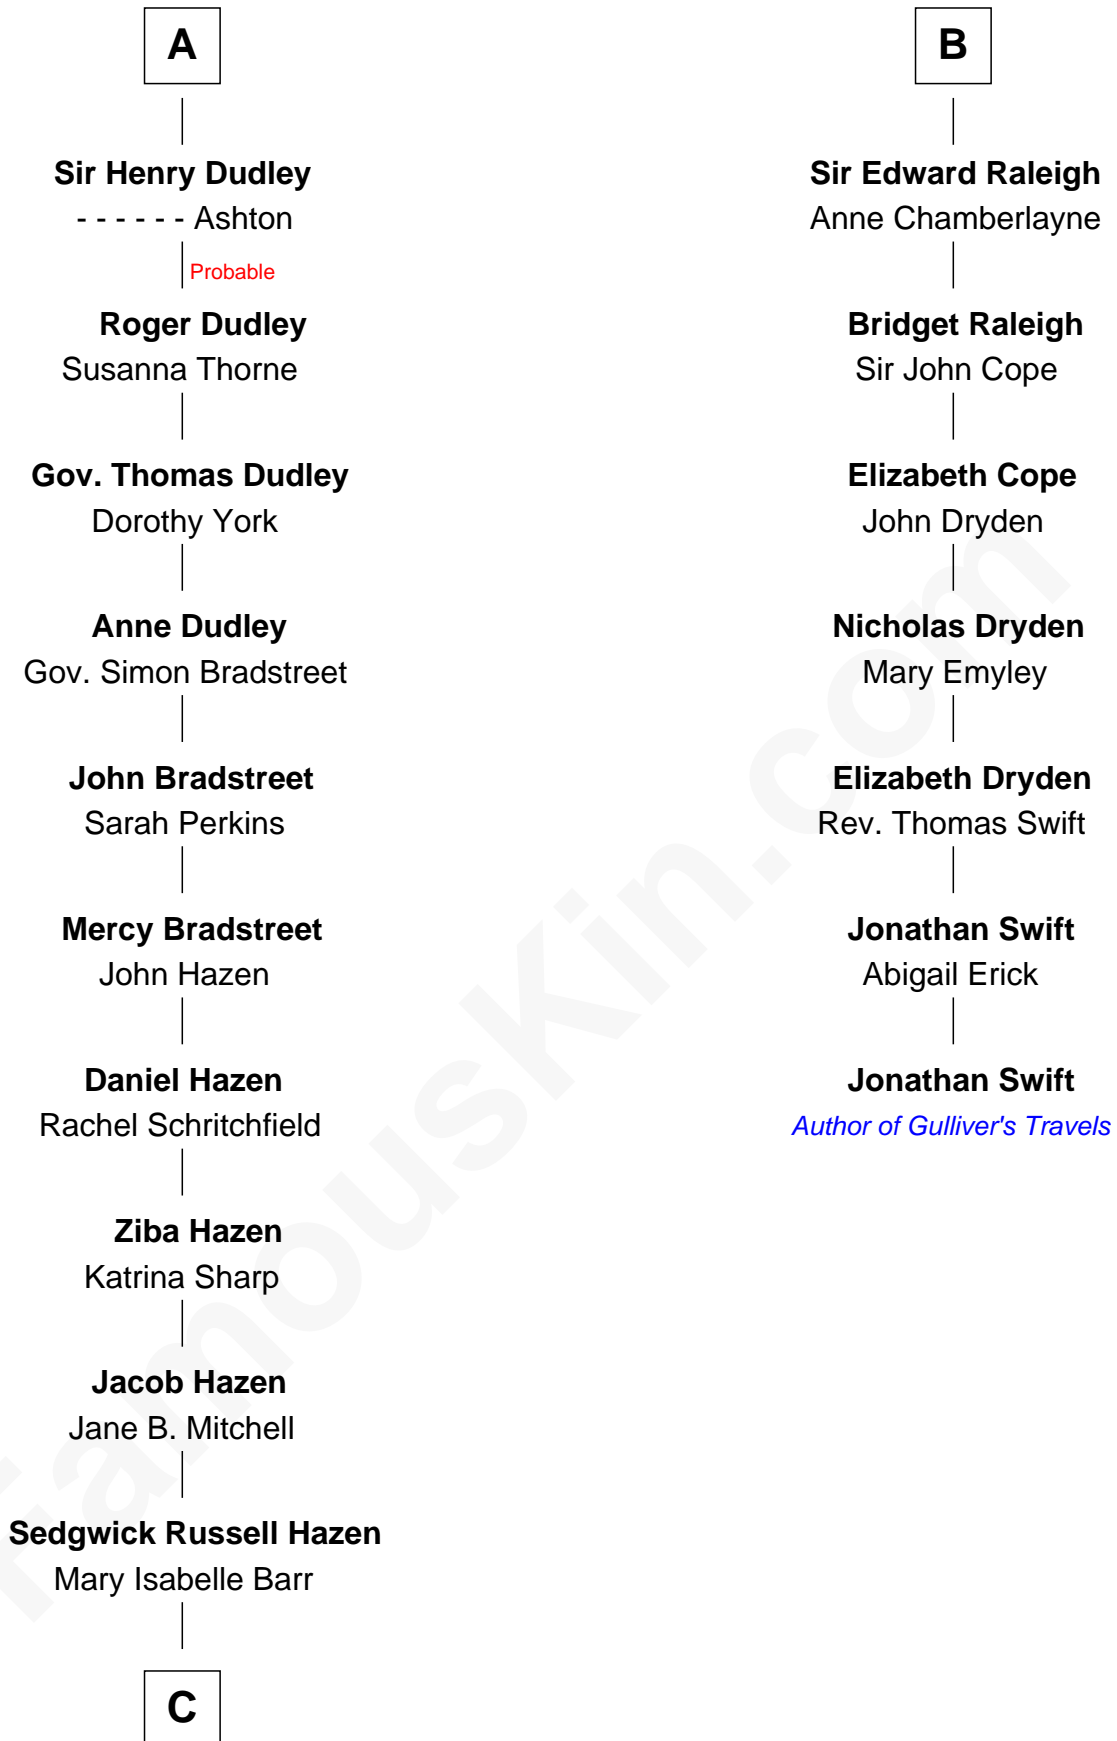

FamousKin.com Relationship Chart of

J. K. Simmons

TV and Movie Actor

13th cousin 7 times removed of

Jonathan Swift

Author of Gulliver's Travels

Sir Hugh I de Audley

Iseult de Mortimer

C

—
Lewis Jacob Hazen
Emma Broaddus Lewis

—
Ruth Hazen
Col. Ralph Archibald Kimble

—
Patricia Kimble
Dr. Donald William Simmons

—
J. K. Simmons
TV and Movie Actor

FamousKin.com