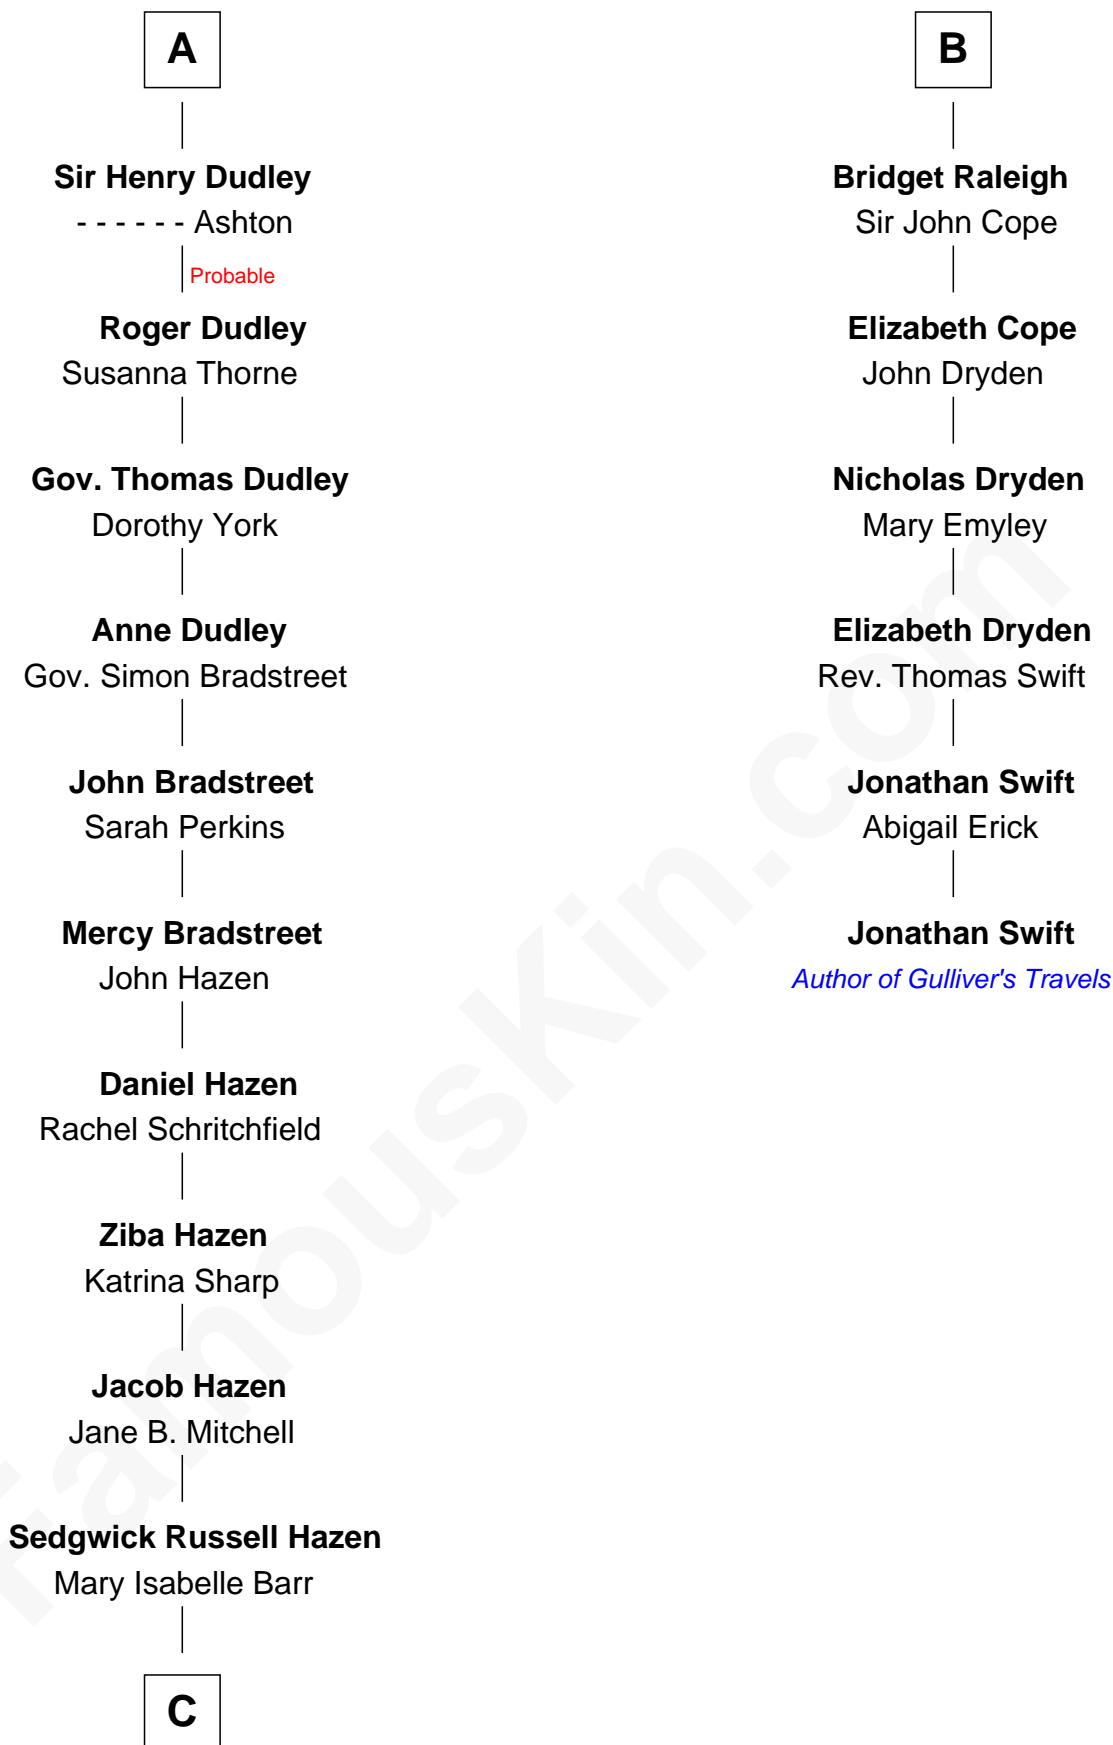

# FamousKin.com Relationship Chart of

**J. K. Simmons**

*TV and Movie Actor*

12th cousin 8 times removed of

**Jonathan Swift**

*Author of Gulliver's Travels*

**Edmund Fitzalan**

Alice de Warenne

**Richard Fitzalan**  
Eleanor Plantagenet

**Alice Fitzalan**  
Sir Thomas de Holand

**Eleanor Holand**  
Edward Cherleton

**Joyce Cherleton**  
Sir John Tiptoft

**Joyce Tiptoft**  
Sir Edmund Sutton

**Sir Edward Sutton**  
Cecily Willoughby

**Sir John Sutton**  
Cecily Grey

**A**

**Mary Fitzalan**  
John le Strange

**Ankaret le Strange**  
Sir Richard Talbot

**Mary Talbot**  
Sir Thomas Greene

**Sir Thomas Greene**  
Phillippa Ferrers

**Elizabeth Greene**  
William Raleigh

**Sir Edward Raleigh**  
Margaret Verney

**Sir Edward Raleigh**  
Anne Chamberlayne

**B**

**C**

—  
**Lewis Jacob Hazen**  
Emma Broaddus Lewis

—  
**Ruth Hazen**  
Col. Ralph Archibald Kimble

—  
**Patricia Kimble**  
Dr. Donald William Simmons