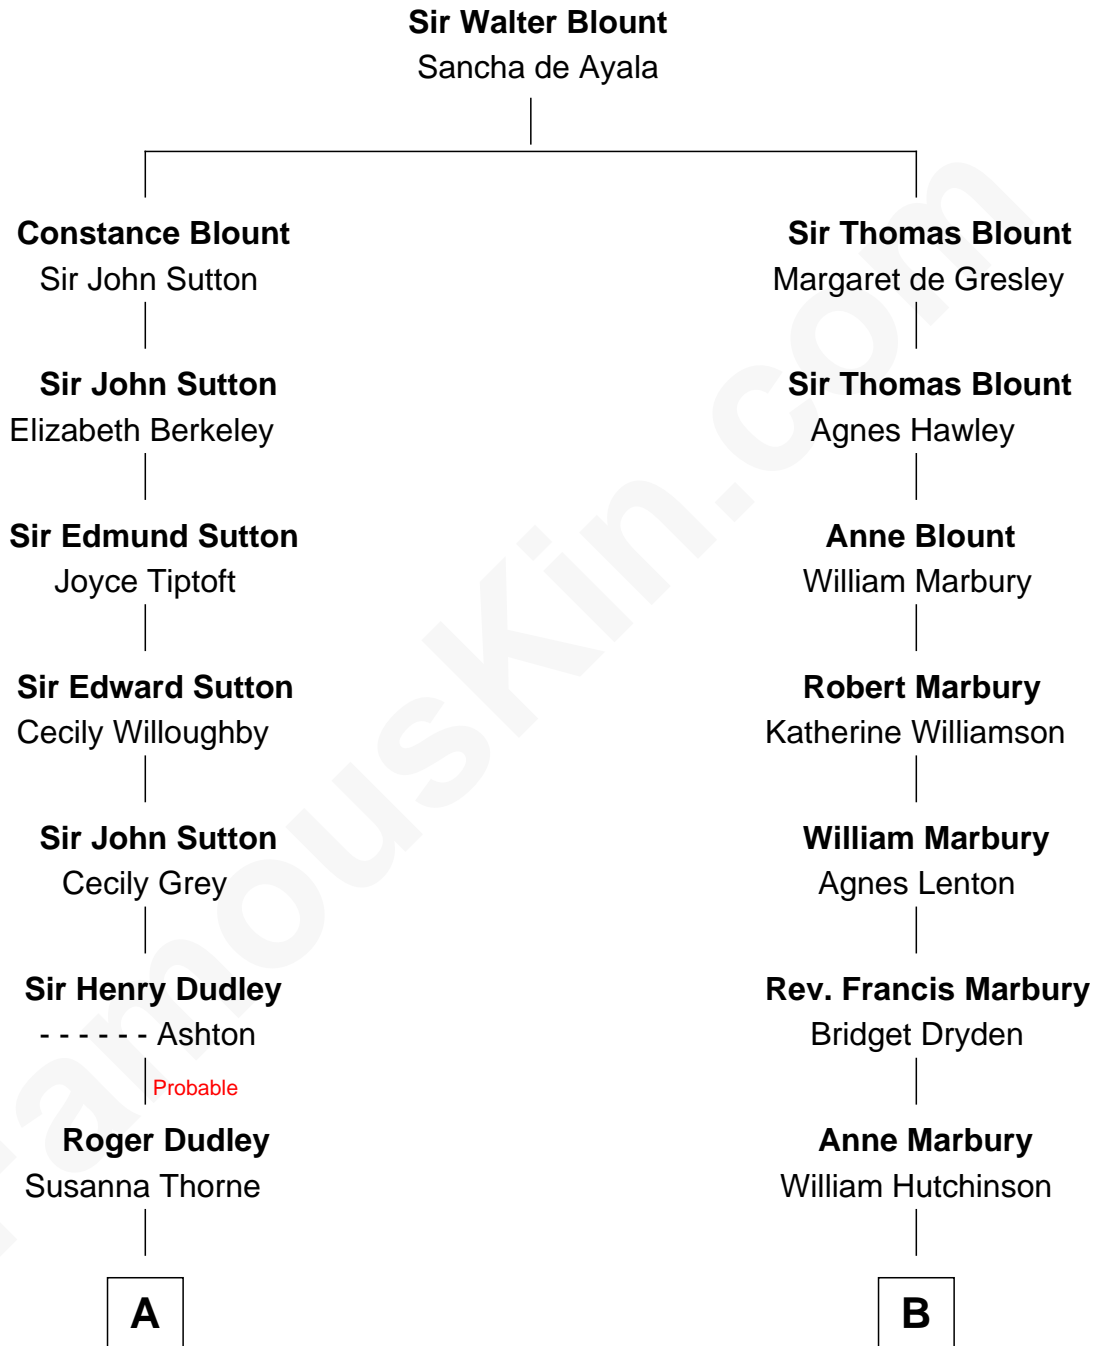

FamousKin.com Relationship Chart of

J. K. Simmons

TV and Movie Actor

17th cousin 1 time removed of

Erskine Childers

4th President of Ireland

C

Patricia Kimble
Dr. Donald William Simmons