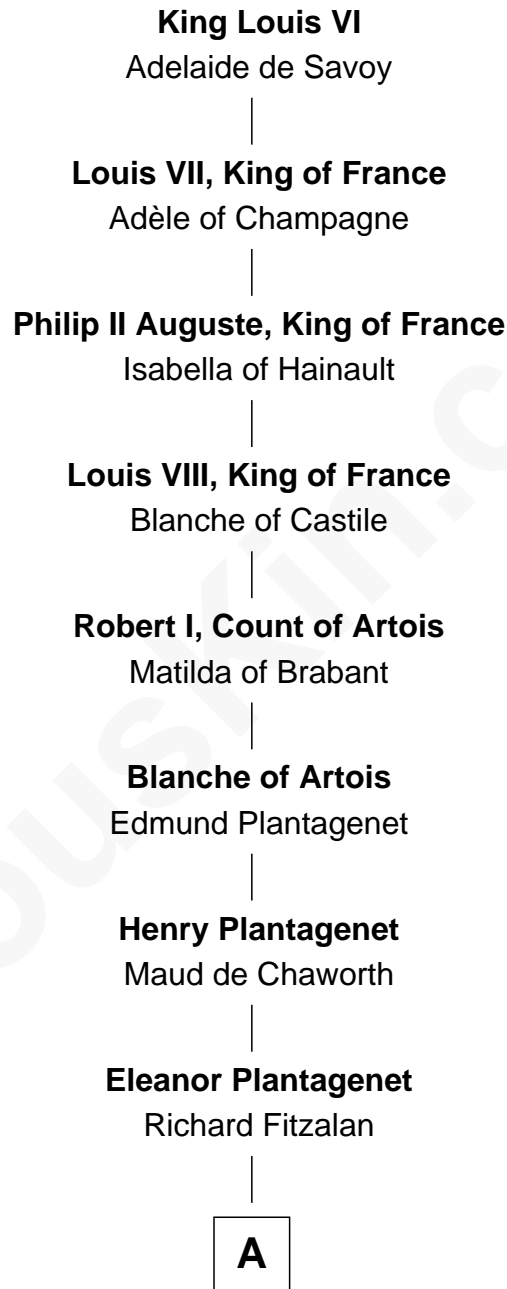

FamousKin.com Relationship Chart of

J. K. Simmons

TV and Movie Actor

25th Great-grandson of

King Louis VI

King of France

A

Alice Fitzalan

Sir Thomas de Holand

Eleanor Holand

Edward Cherleton

Joyce Cherleton

Sir John Tiptoft

Joyce Tiptoft

Sir Edmund Sutton

Sir Edward Sutton