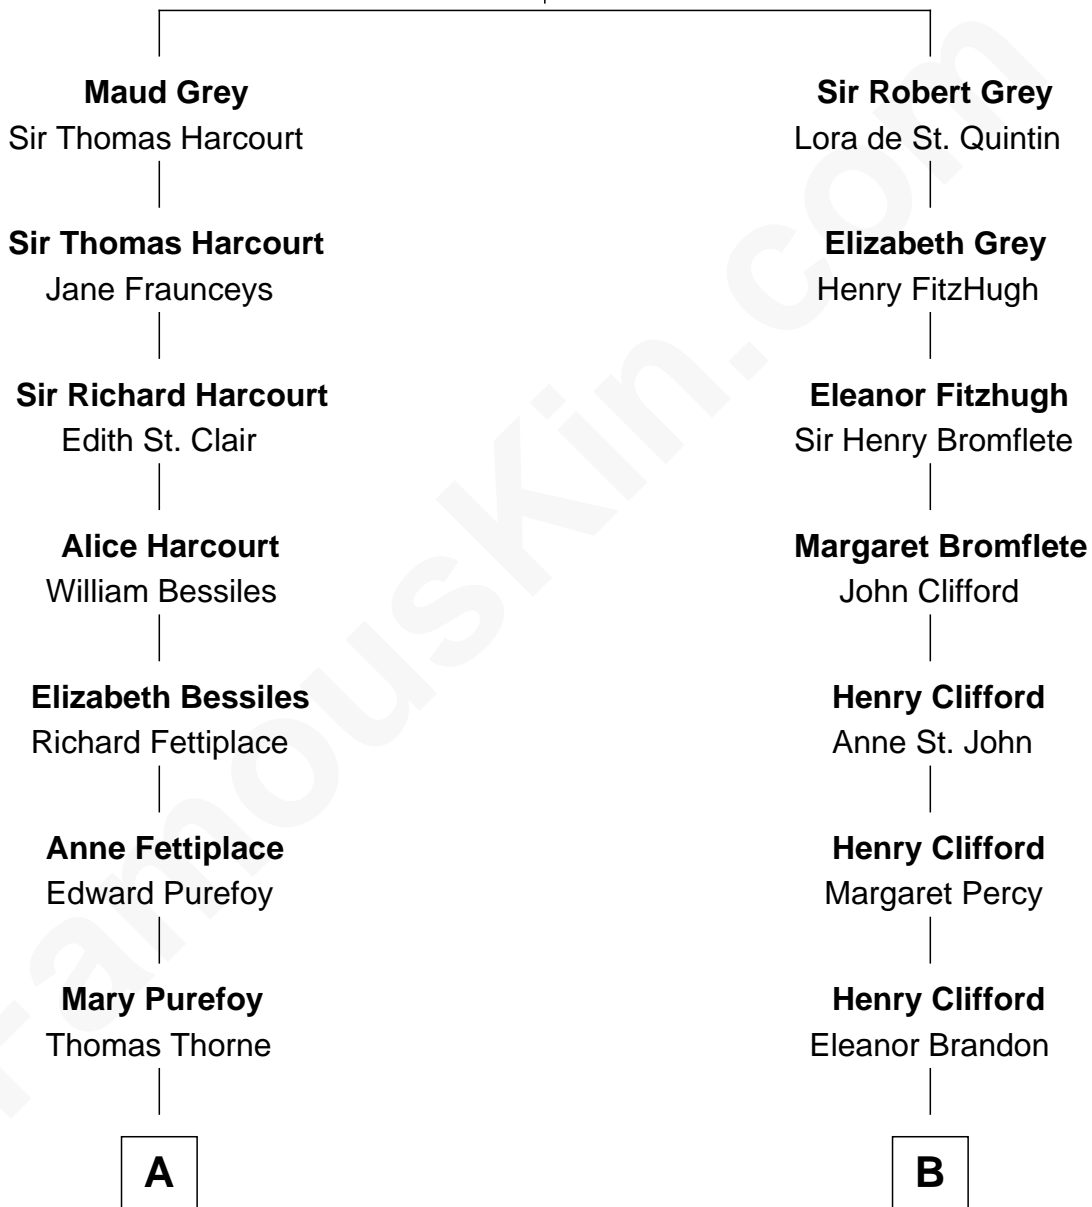

FamousKin.com Relationship Chart of

J. K. Simmons
TV and Movie Actor

19th cousin 1 time removed of

Hugh Grant
Movie Actor

Sir John Grey
Avice Marmion

C

Ruth Hazen
Col. Ralph Archibald Kimble

Patricia Kimble
Dr. Donald William Simmons