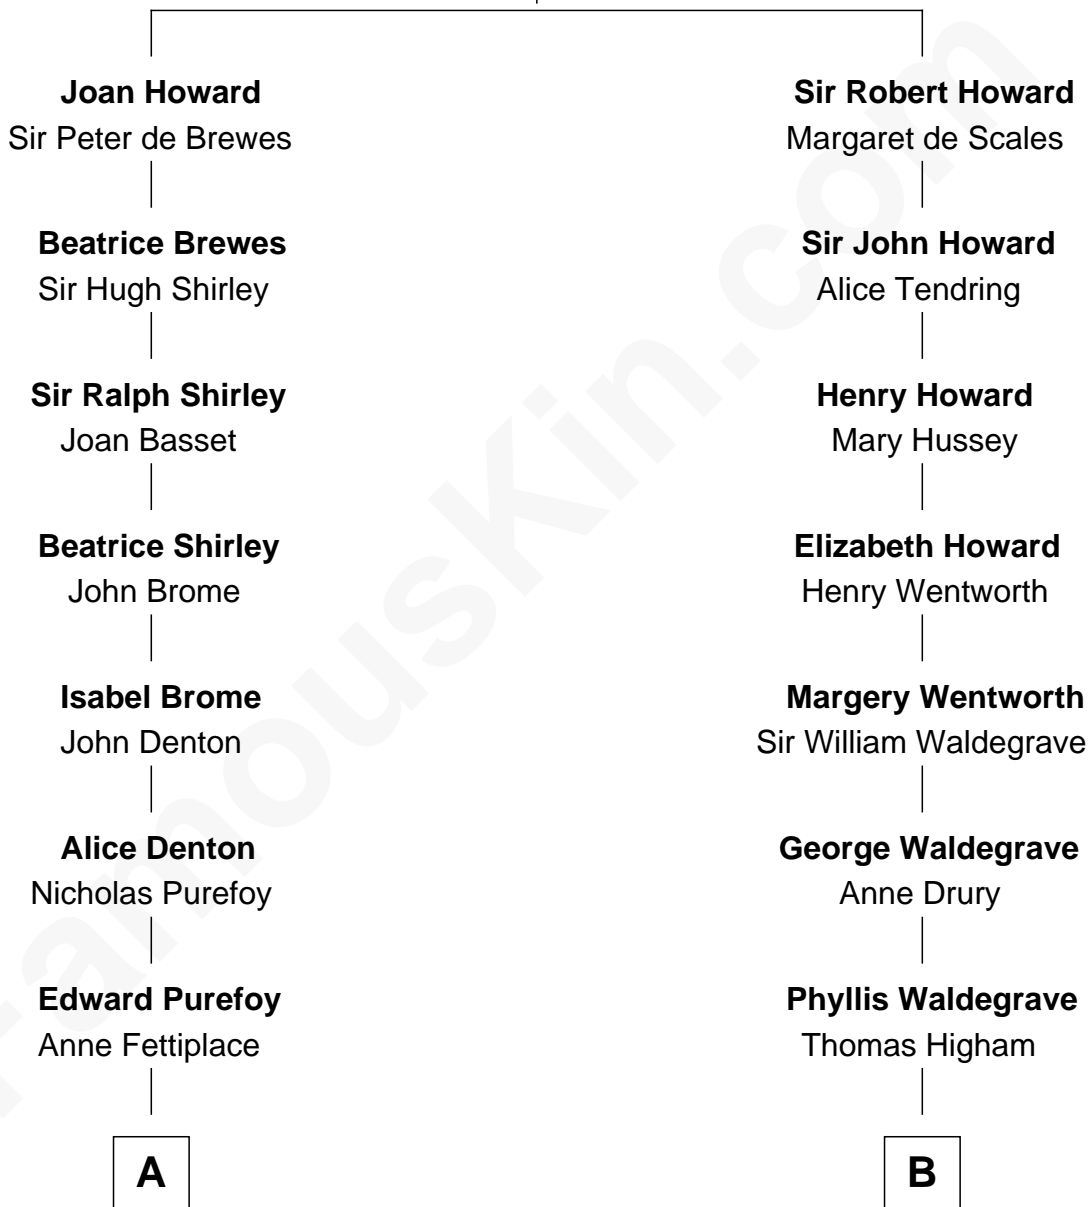

FamousKin.com Relationship Chart of

J. K. Simmons
TV and Movie Actor

19th cousin 1 time removed of

John Ritter
TV and Movie Actor

Sir John Howard
Alice de Bois

C

Lewis Jacob Hazen
Emma Broaddus Lewis

Ruth Hazen
Col. Ralph Archibald Kimble

Patricia Kimble
Dr. Donald William Simmons

J. K. Simmons
TV and Movie Actor

D

Harriett Fay Fox
Dr. Harry Thomas Southworth

Dorothy Fay Southworth
Woodward Maurice Ritter

John Ritter
TV and Movie Actor