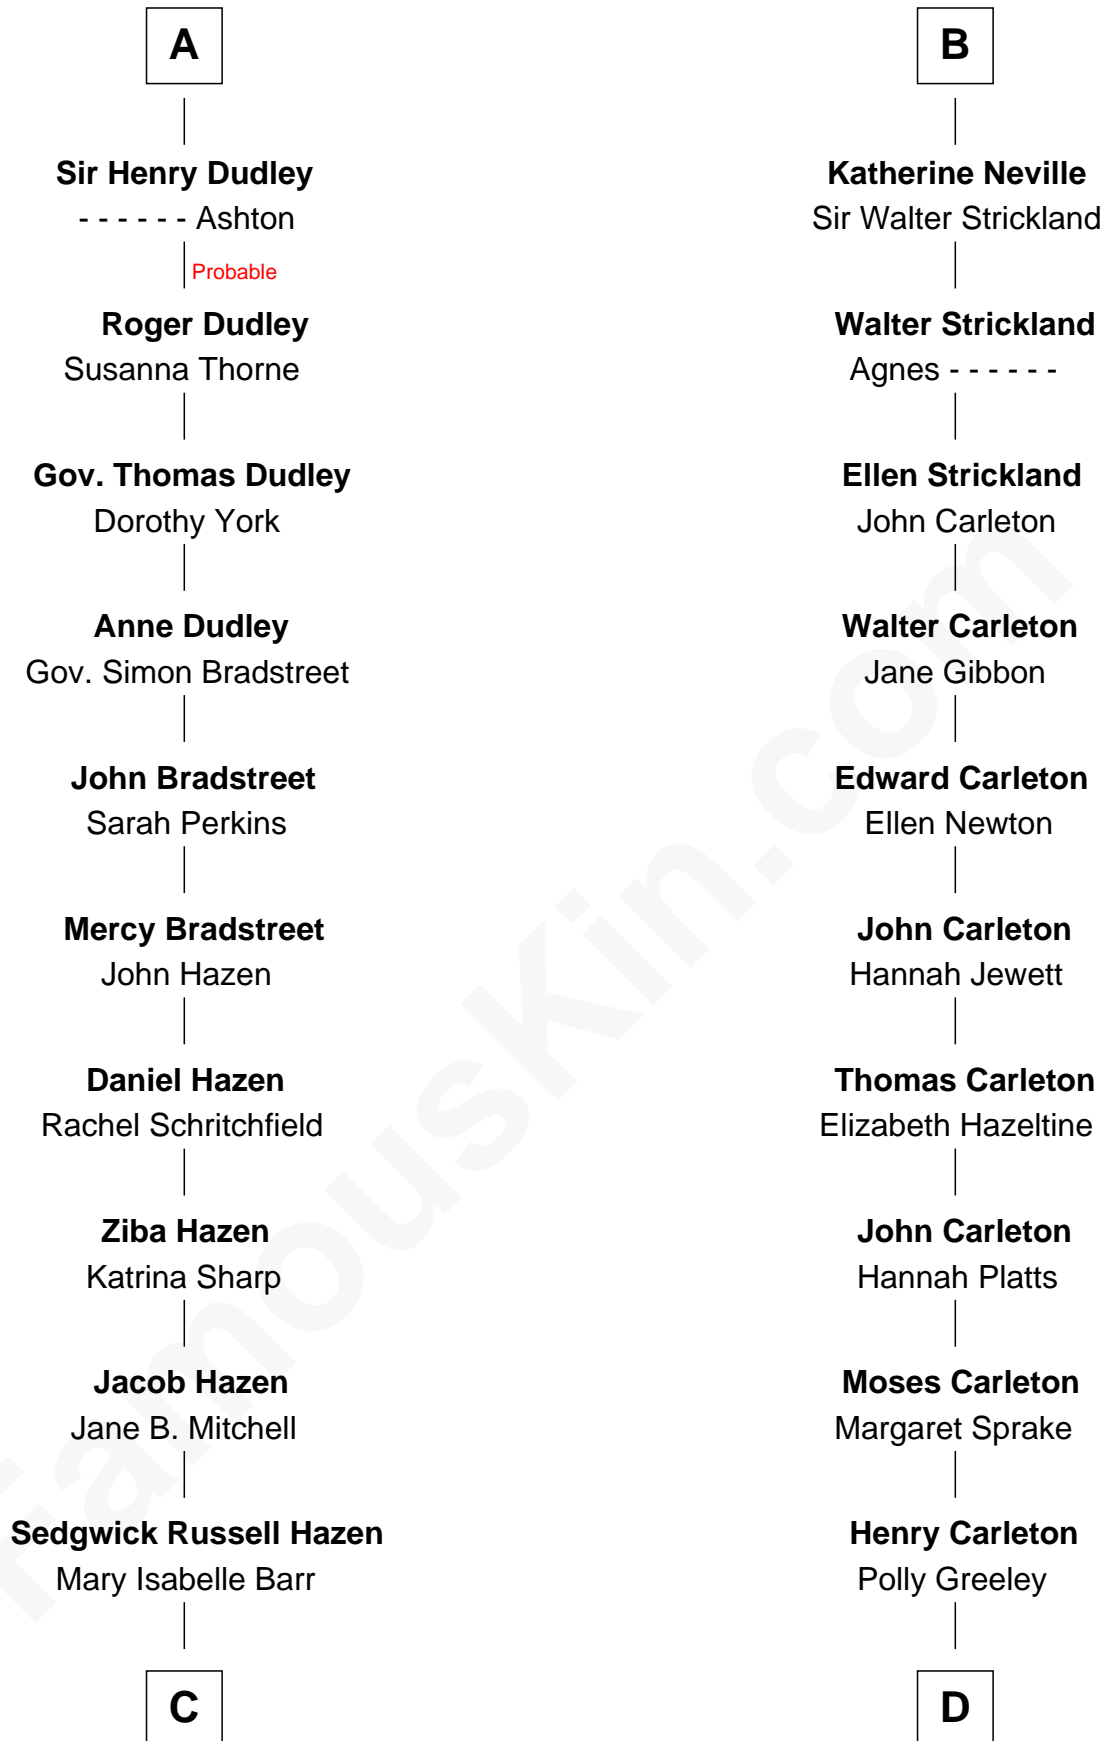

FamousKin.com

Relationship Chart of

J. K. Simmons

TV and Movie Actor

18th cousin 2 times removed of

Charles A. Pillsbury

Co-Founder of C.A. Pillsbury Co.

C

Lewis Jacob Hazen
Emma Broaddus Lewis

Ruth Hazen
Col. Ralph Archibald Kimble

Patricia Kimble
Dr. Donald William Simmons

J. K. Simmons
TV and Movie Actor

D

Margaret Sprague Carleton
George Alfred Pillsbury

Charles A. Pillsbury
Co-Founder of C.A. Pillsbury Co.