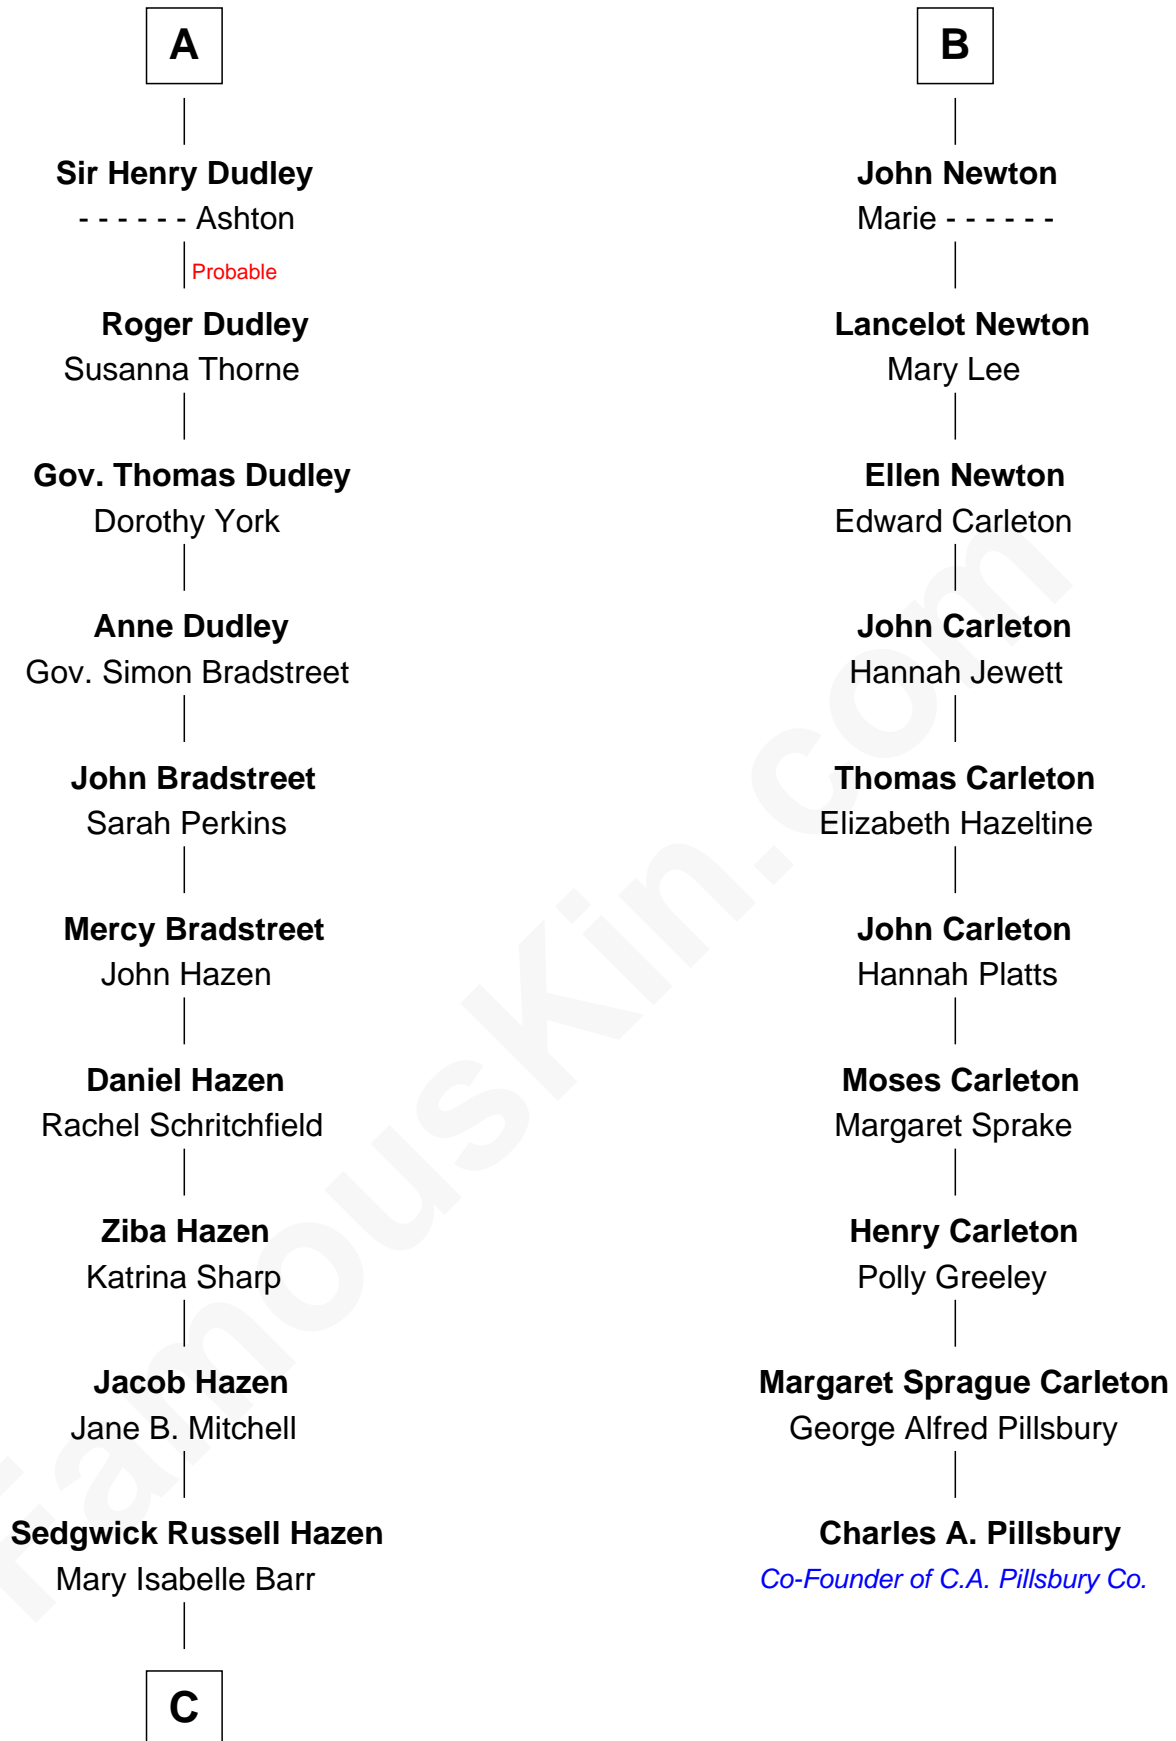

FamousKin.com Relationship Chart of

J. K. Simmons

TV and Movie Actor

16th cousin 4 times removed of

Charles A. Pillsbury

Co-Founder of C.A. Pillsbury Co.

Edmund Fitzalan

Alice de Warenne

C

—
Lewis Jacob Hazen
Emma Broaddus Lewis

—
Ruth Hazen
Col. Ralph Archibald Kimble

—
Patricia Kimble
Dr. Donald William Simmons

—
J. K. Simmons
TV and Movie Actor