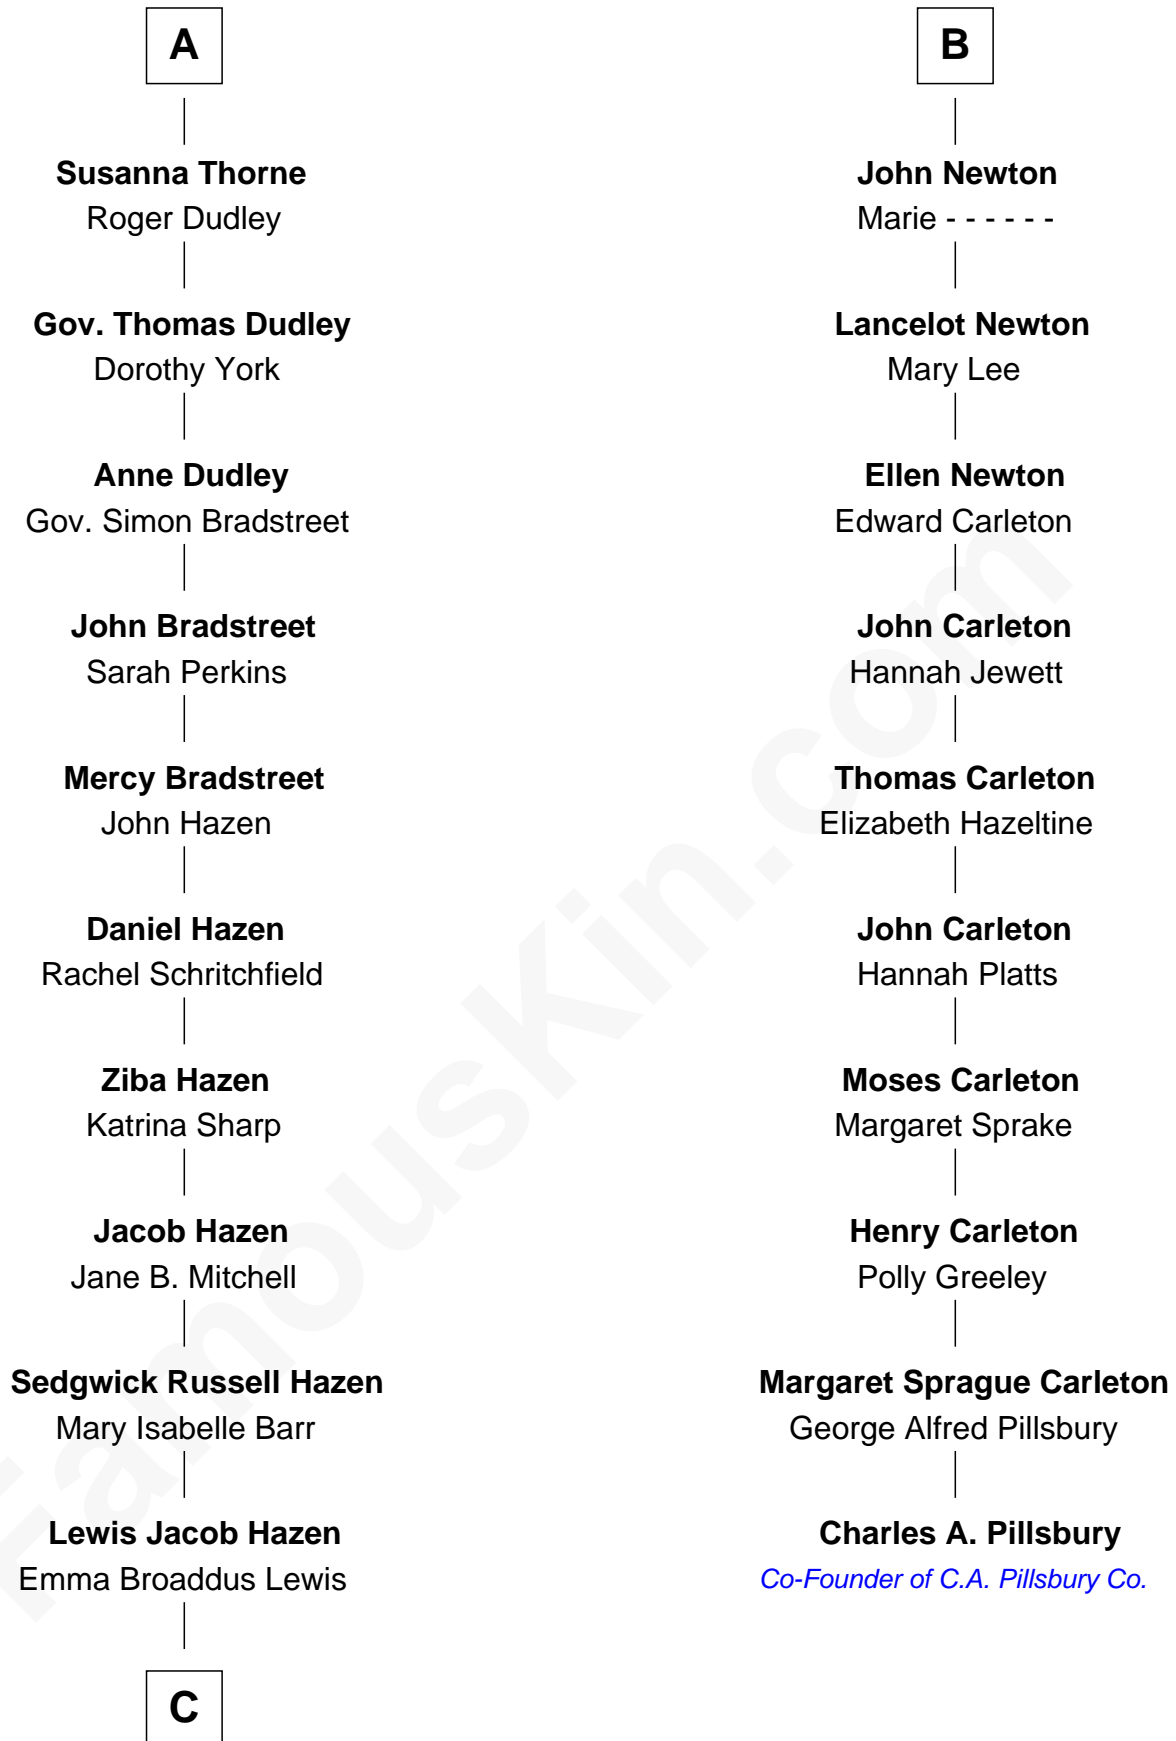

## Relationship Chart of

**J. K. Simmons**

*TV and Movie Actor*

16th cousin 3 times removed of

**Charles A. Pillsbury**

*Co-Founder of C.A. Pillsbury Co.*

**C**

**Ruth Hazen**  
Col. Ralph Archibald Kimble

**Patricia Kimble**  
Dr. Donald William Simmons

**J. K. Simmons**  
*TV and Movie Actor*

FamousKin.com