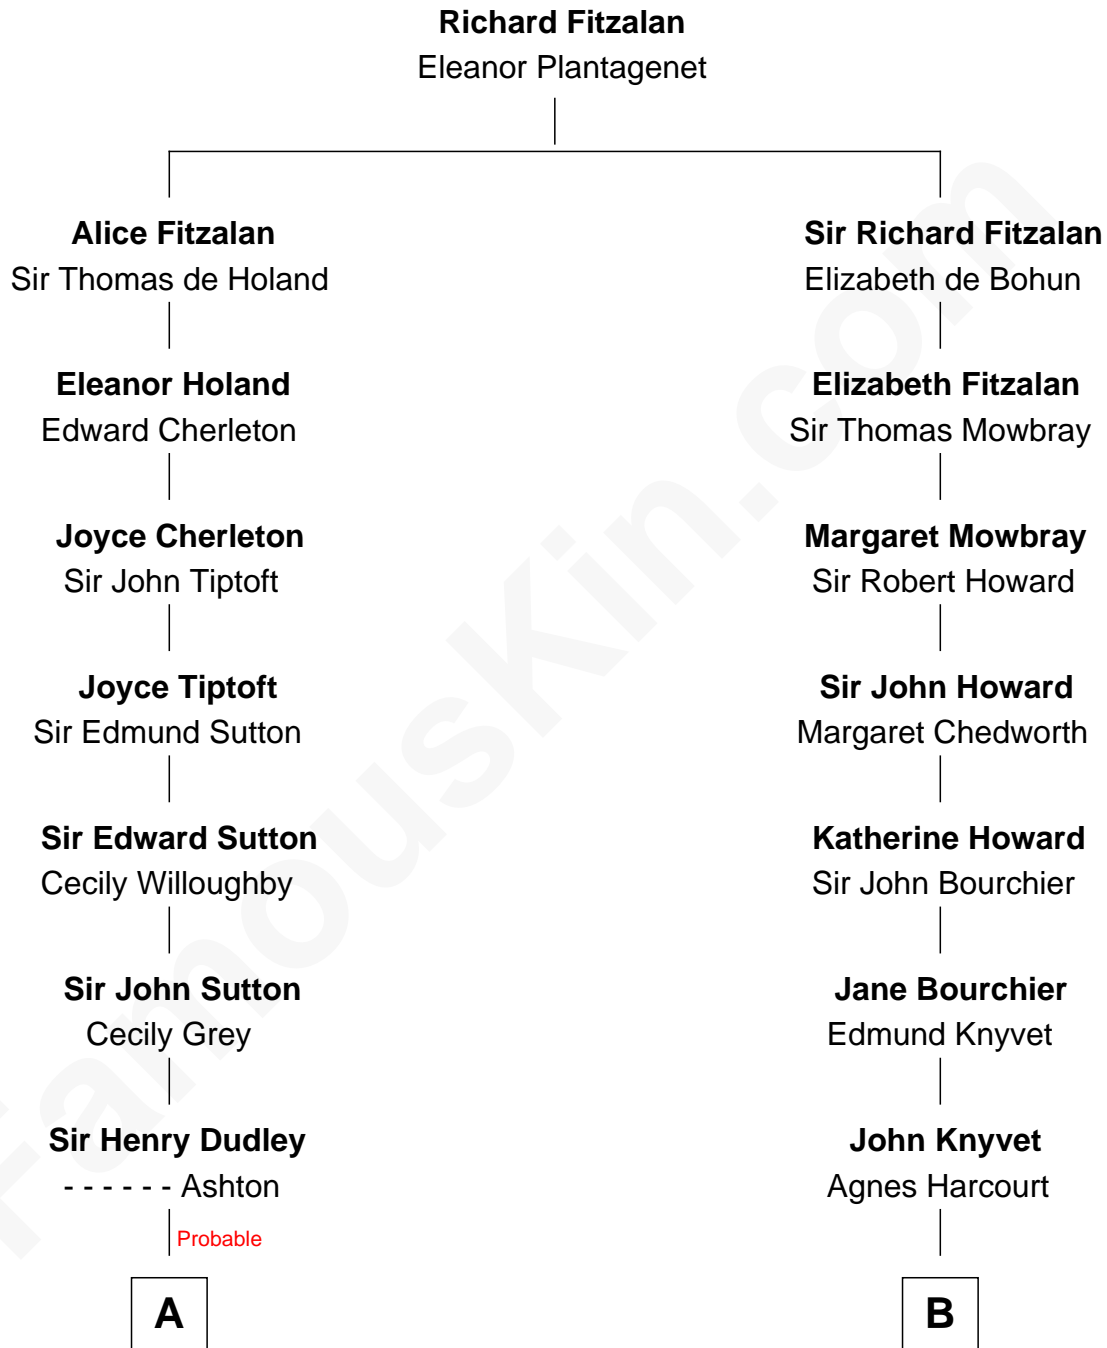

FamousKin.com

Relationship Chart of

J. K. Simmons

TV and Movie Actor

19th cousin 2 times removed of

Carly Fiorina

CEO of Hewlett-Packard

C

Ruth Hazen
Col. Ralph Archibald Kimble

Patricia Kimble
Dr. Donald William Simmons

J. K. Simmons
TV and Movie Actor

D

Margaret Isabella Walker
Heinrich Weber

John Walker Weber
Maude Graves

Cara Carleton Weber
Harold Marvin Sneed