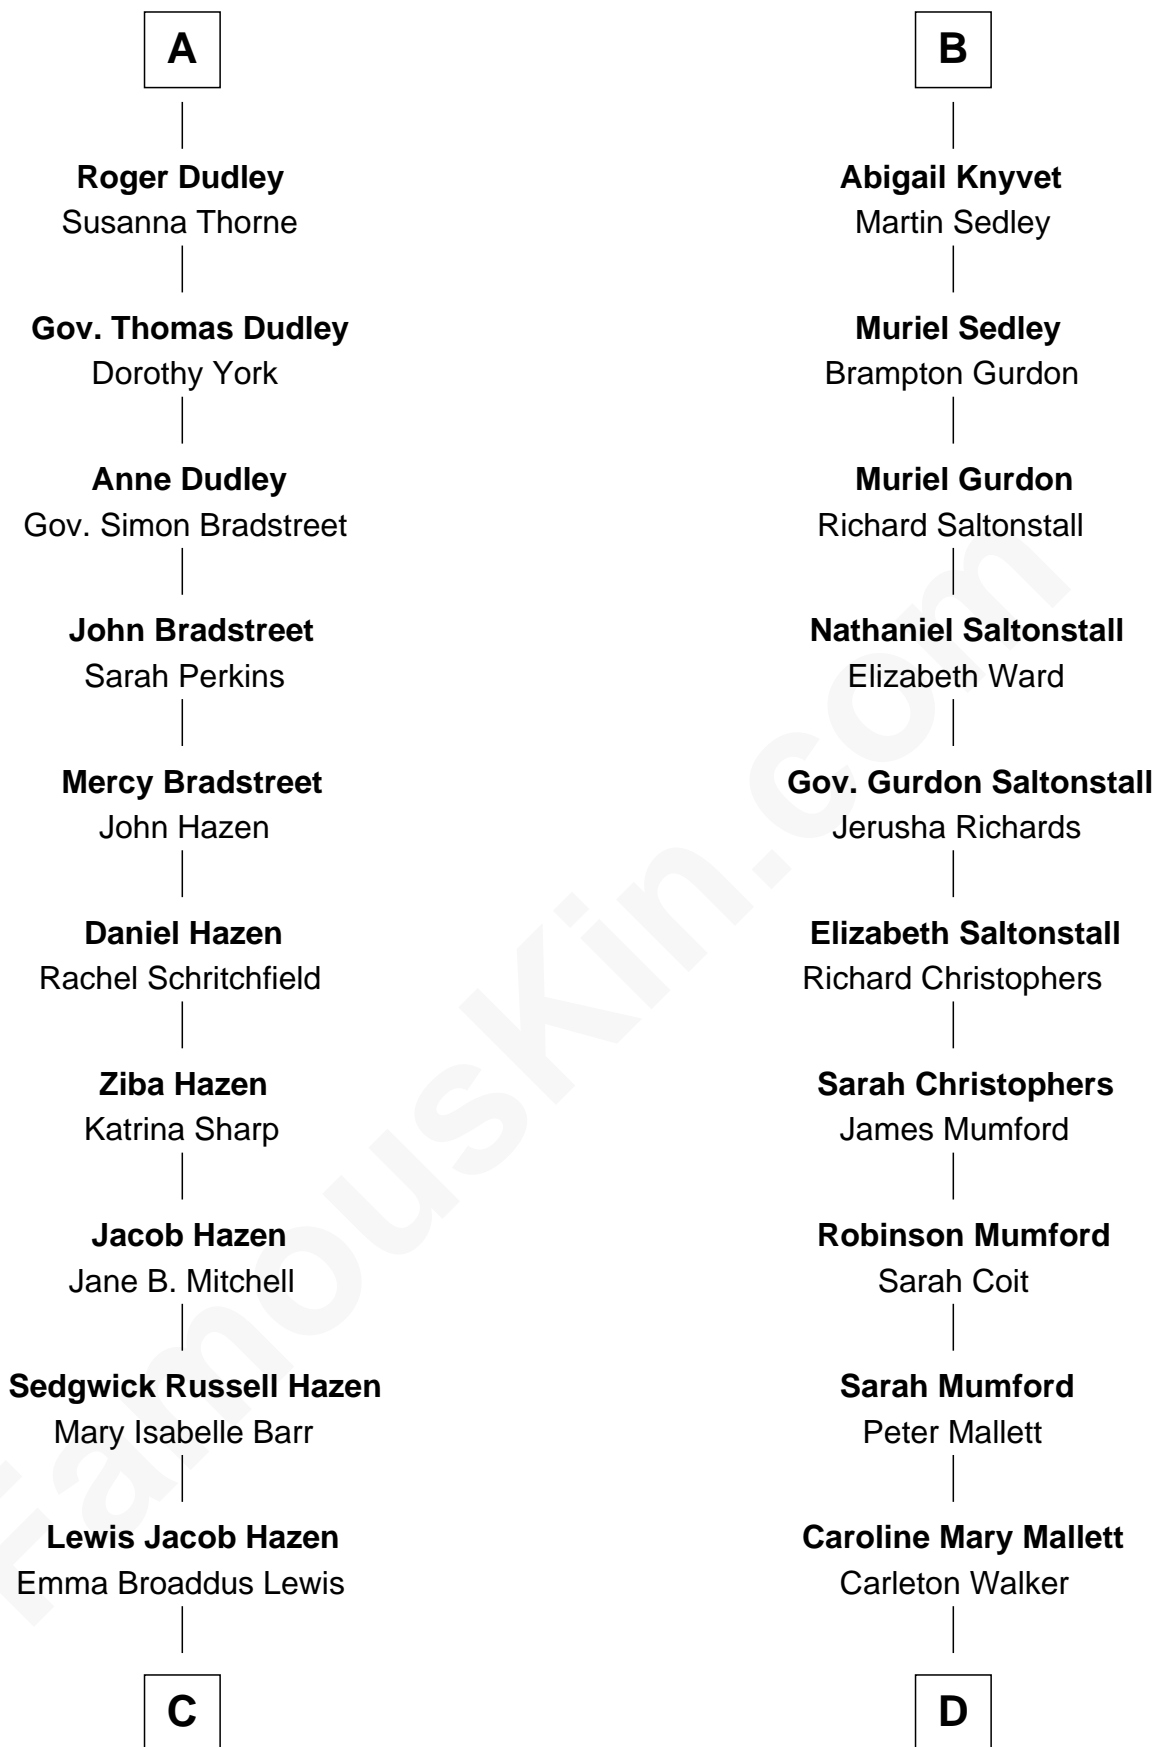

FamousKin.com

Relationship Chart of

J. K. Simmons

TV and Movie Actor

19th cousin 2 times removed of

Carly Fiorina

CEO of Hewlett-Packard

C

Ruth Hazen
Col. Ralph Archibald Kimble

Patricia Kimble
Dr. Donald William Simmons

J. K. Simmons
TV and Movie Actor

D

Margaret Isabella Walker
Heinrich Weber

John Walker Weber
Maude Graves

Cara Carleton Weber
Harold Marvin Sneed