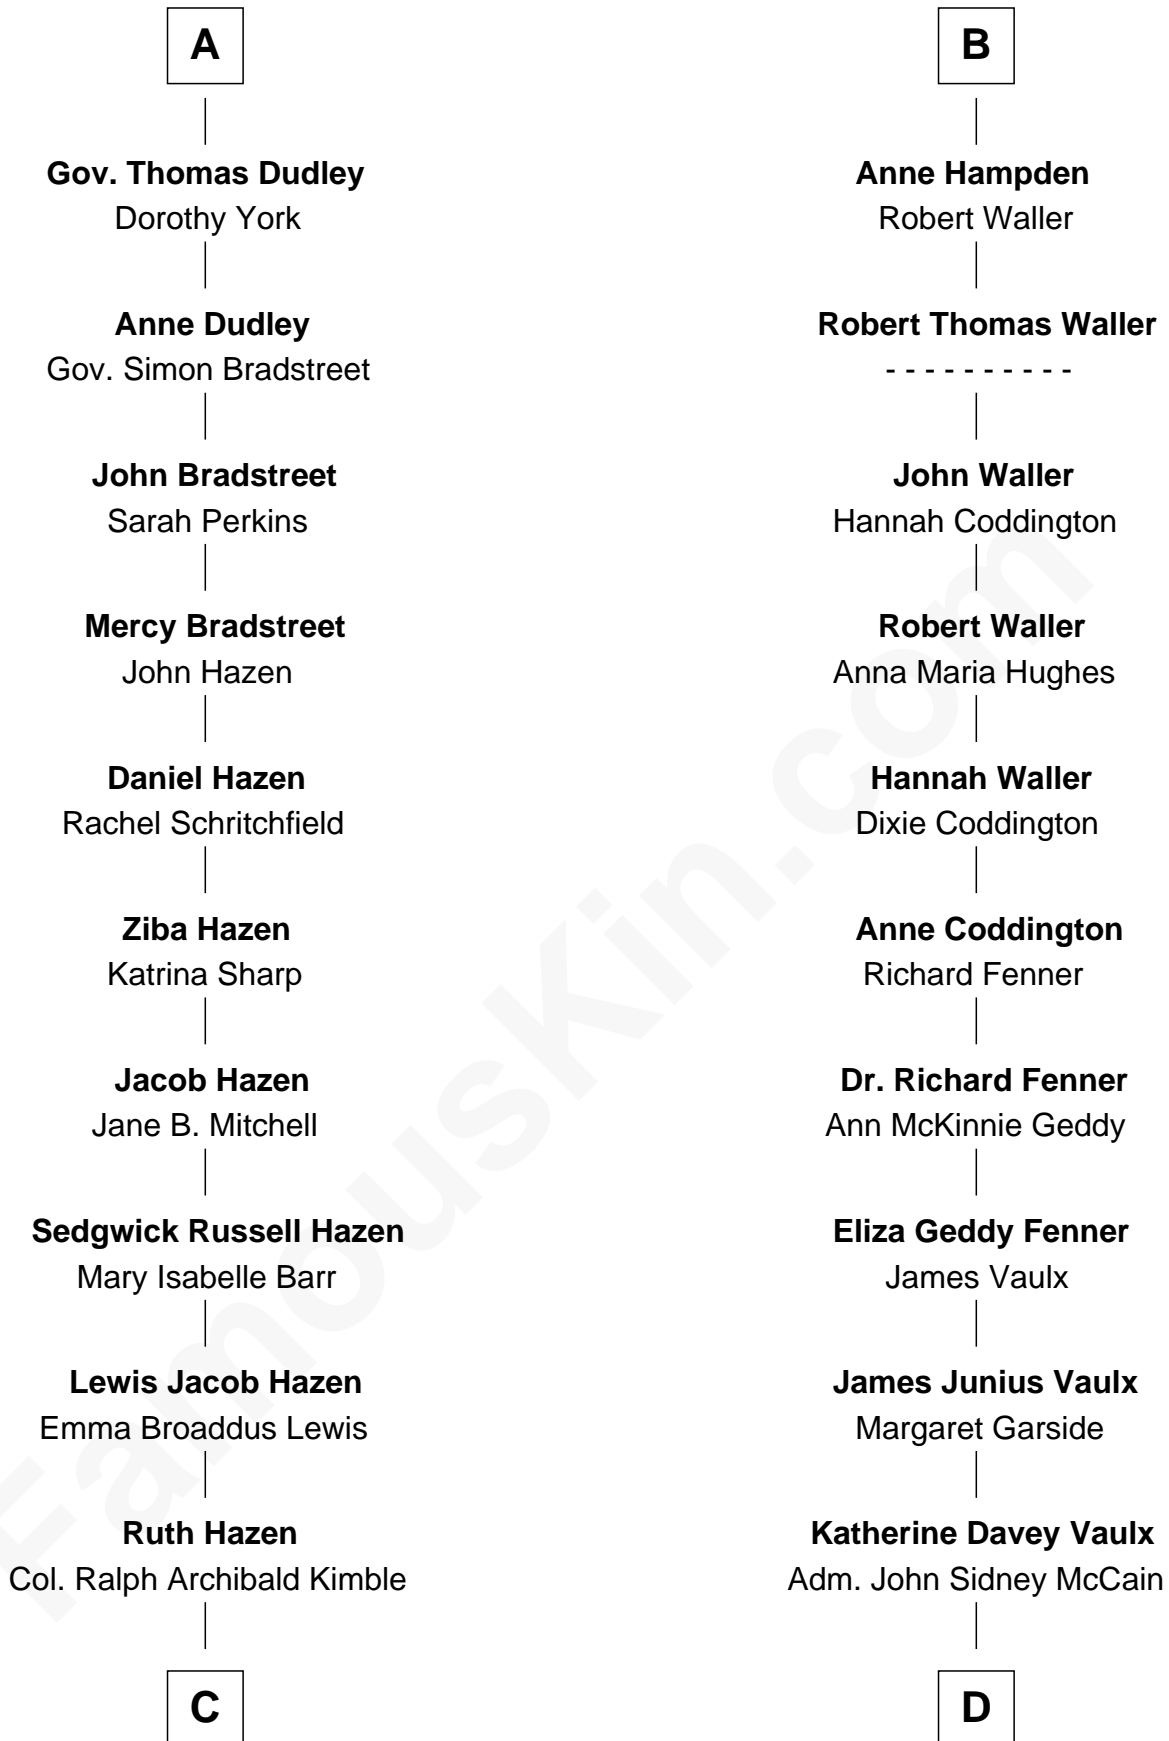

FamousKin.com Relationship Chart of

J. K. Simmons
TV and Movie Actor

18th cousin of

John McCain
U.S. Senator from Arizona

Sir Walter Blount
Sancha de Ayala

Constance Blount
Sir John Sutton

Sir John Sutton
Elizabeth Berkeley

Sir Edmund Sutton
Joyce Tiptoft

Sir Edward Sutton
Cecily Willoughby

Sir John Sutton
Cecily Grey

Sir Henry Dudley
----- Ashton

Probable

Roger Dudley
Susanna Thorne

A

Sir Thomas Blount
Margaret de Gresley

Sanchia Blount
Edward Langford

Alice Langford
John Stradling

Anne Stradling
Sir John Danvers

Anne Danvers
Thomas Lovett

Elizabeth Lovett
Anthony Cave

Anne Cave
Griffith Hampden

B

C