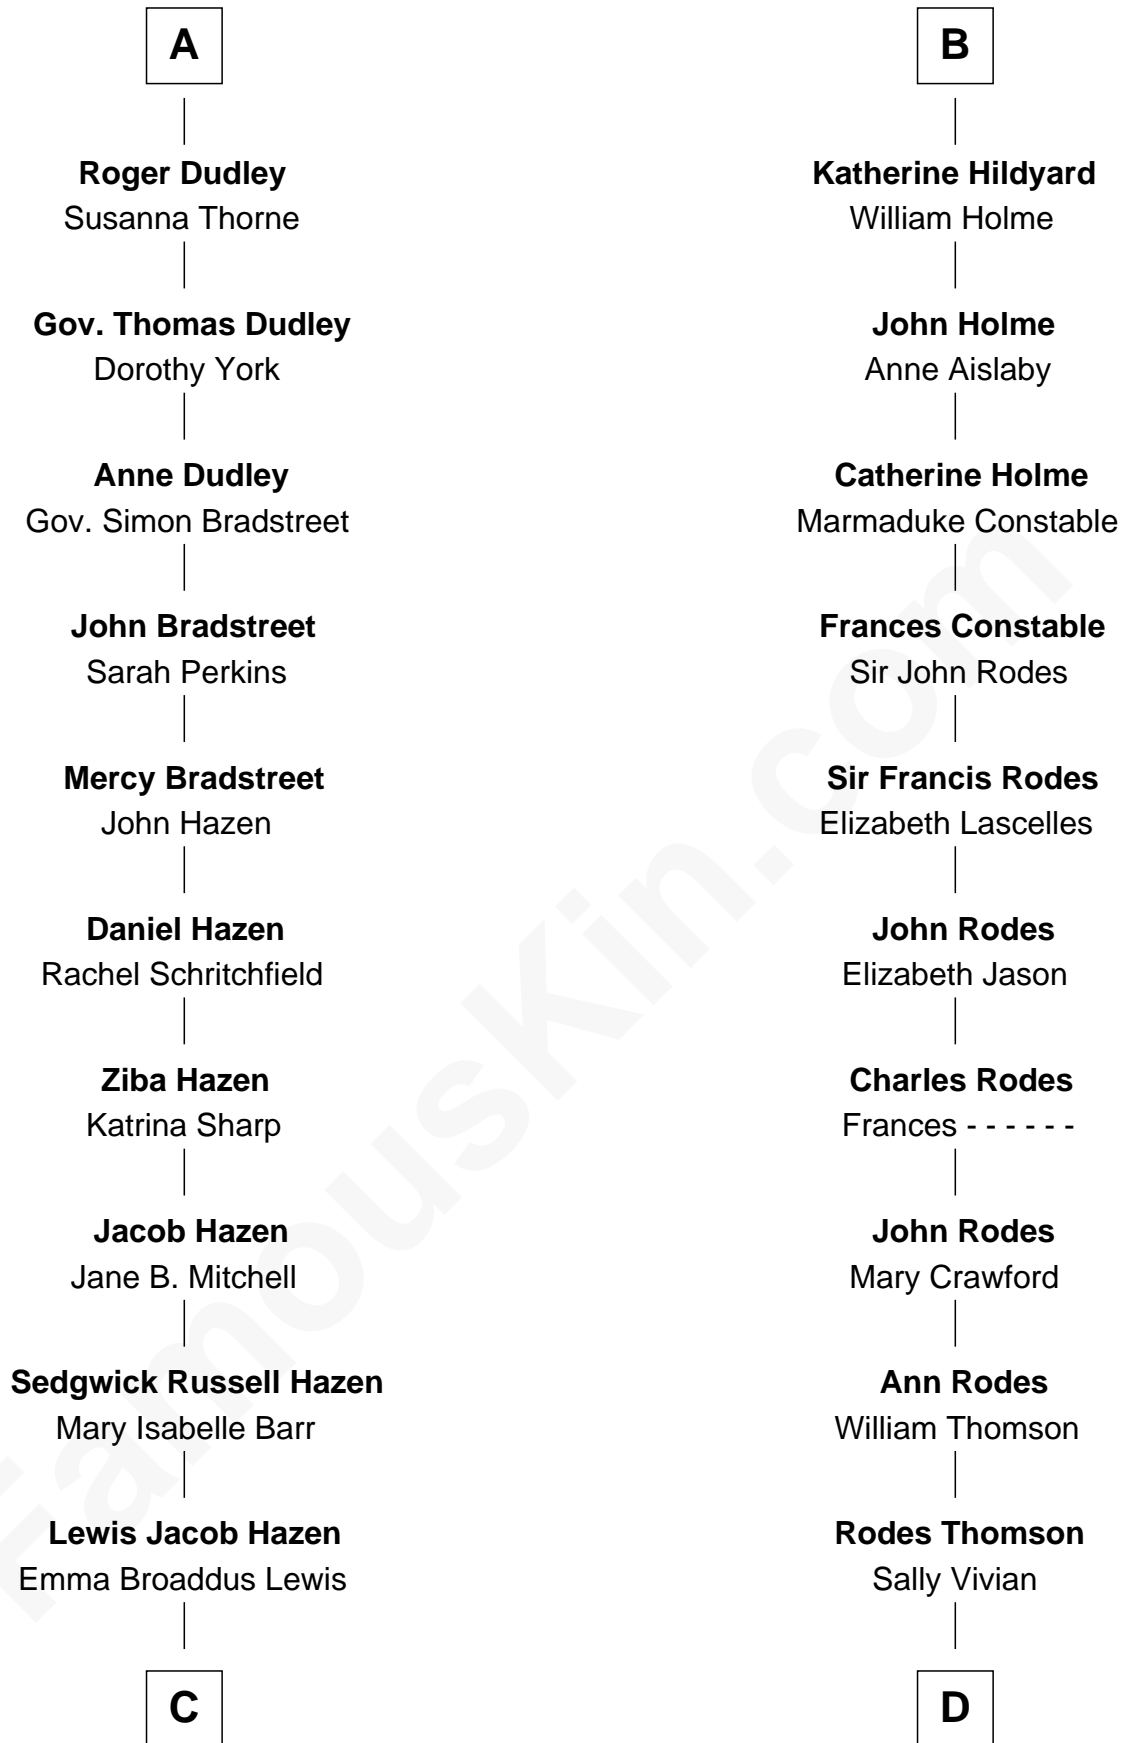

## Relationship Chart of

**J. K. Simmons**

*TV and Movie Actor*

19th cousin 2 times removed of

**Melvyn Douglas**

*Movie Actor*

**Edward III, King of England**

Philippa of Hainault

**C**

**Ruth Hazen**  
Col. Ralph Archibald Kimble

**Patricia Kimble**  
Dr. Donald William Simmons

**J. K. Simmons**  
*TV and Movie Actor*

**D**

**Nancy Thomson**  
Thomas Johnson Garrett

**Sophia Garrett**  
Erskine Douglas

**Emma Jane Douglas**  
Col. George Taliaferro Shackelford

**Lena Priscilla Shackelford**  
Edouard Gregory Hesselberg

**Melvyn Douglas**  
*Movie Actor*