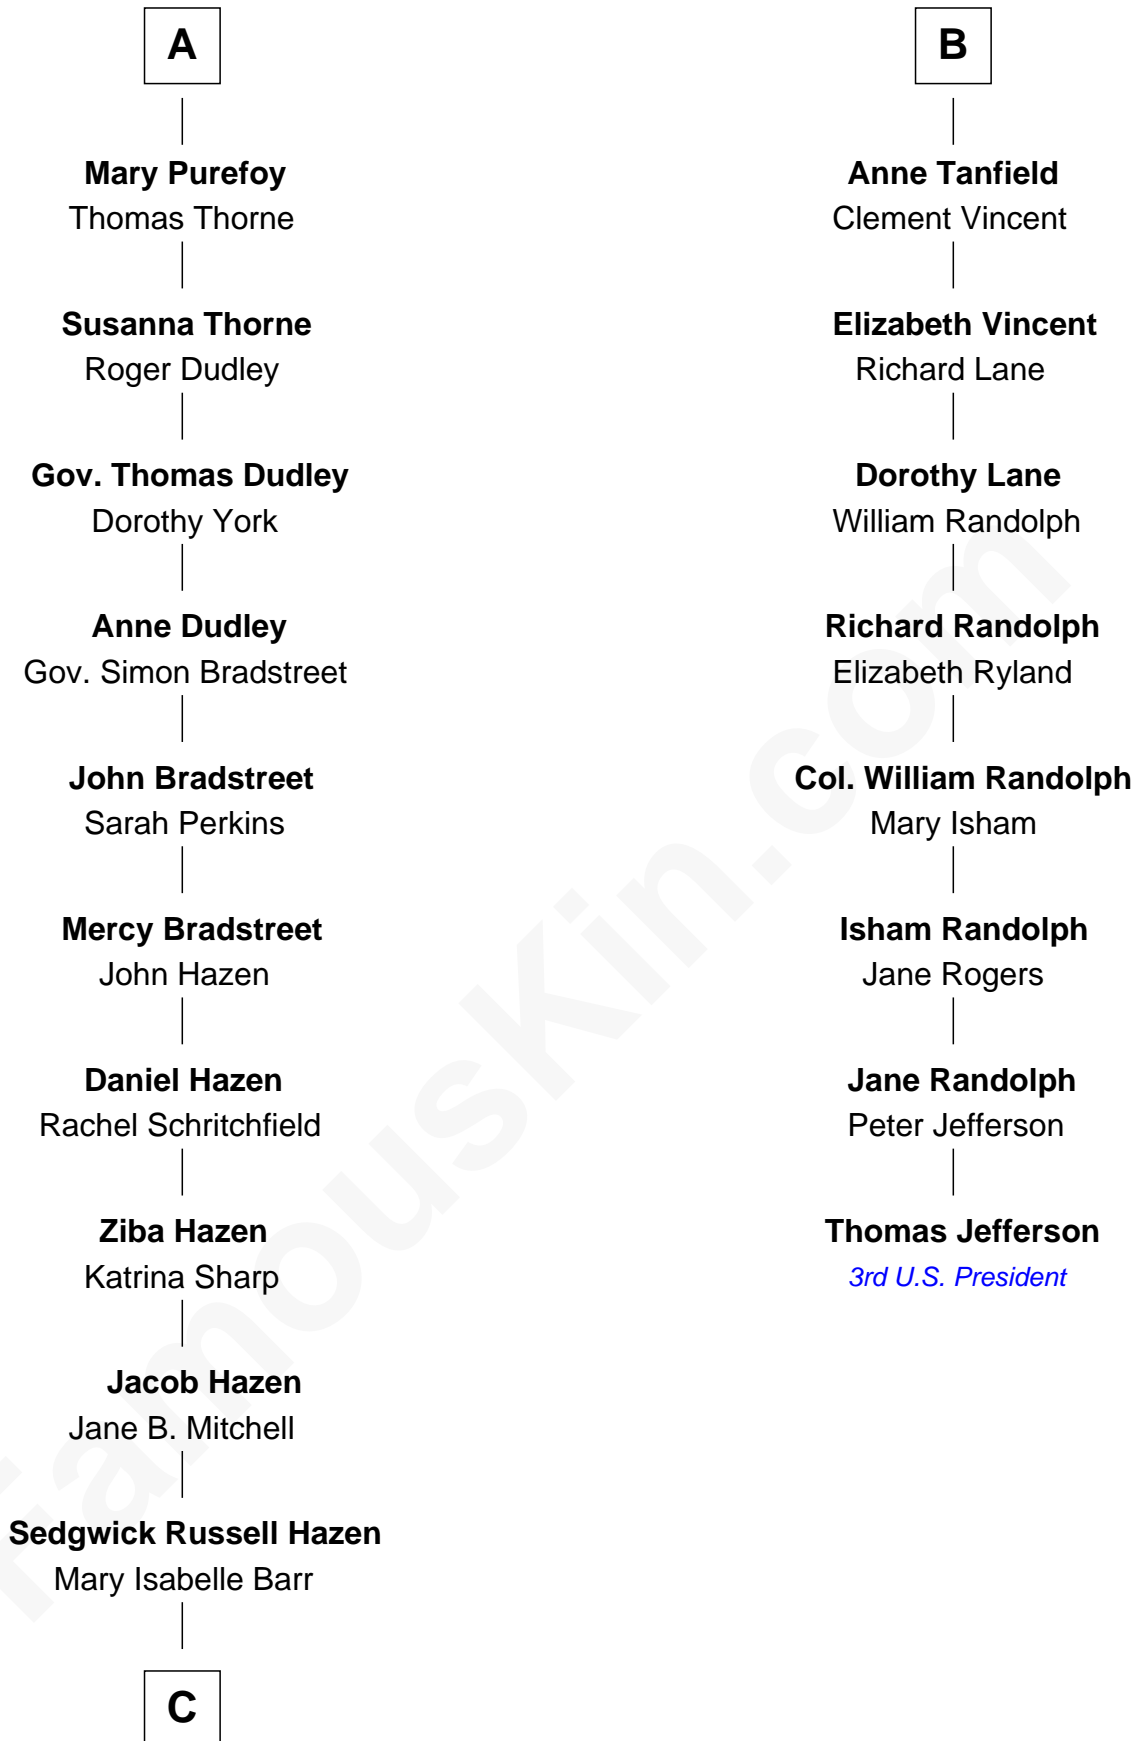

# FamousKin.com Relationship Chart of

**J. K. Simmons**

*TV and Movie Actor*

14th cousin 6 times removed of

**Thomas Jefferson**

*3rd U.S. President and Signer of the Declaration of Independence*

**Sir John Howard**

Alice de Bois

**Joan Howard**  
Sir Peter de Brewes

**Beatrice Brewes**  
Sir Hugh Shirley

**Sir Ralph Shirley**  
Joan Basset

**Beatrice Shirley**  
John Brome

**Isabel Brome**  
John Denton

**Alice Denton**  
Nicholas Purefoy

**Edward Purefoy**  
Anne Fettiplace

**A**

**Sir Robert Howard**  
Margaret de Scales

**Sir John Howard**  
Alice Tendring

**Sir Robert Howard**  
Margaret Mowbray

**Katherine Howard**  
Sir Edward Neville

**Catherine Neville**  
Robert Tanfield

**William Tanfield**  
Elizabeth Stavely

**Frances Tanfield**  
Bridget Cave

**B**

**C**

—  
**Lewis Jacob Hazen**  
Emma Broaddus Lewis

—  
**Ruth Hazen**  
Col. Ralph Archibald Kimble