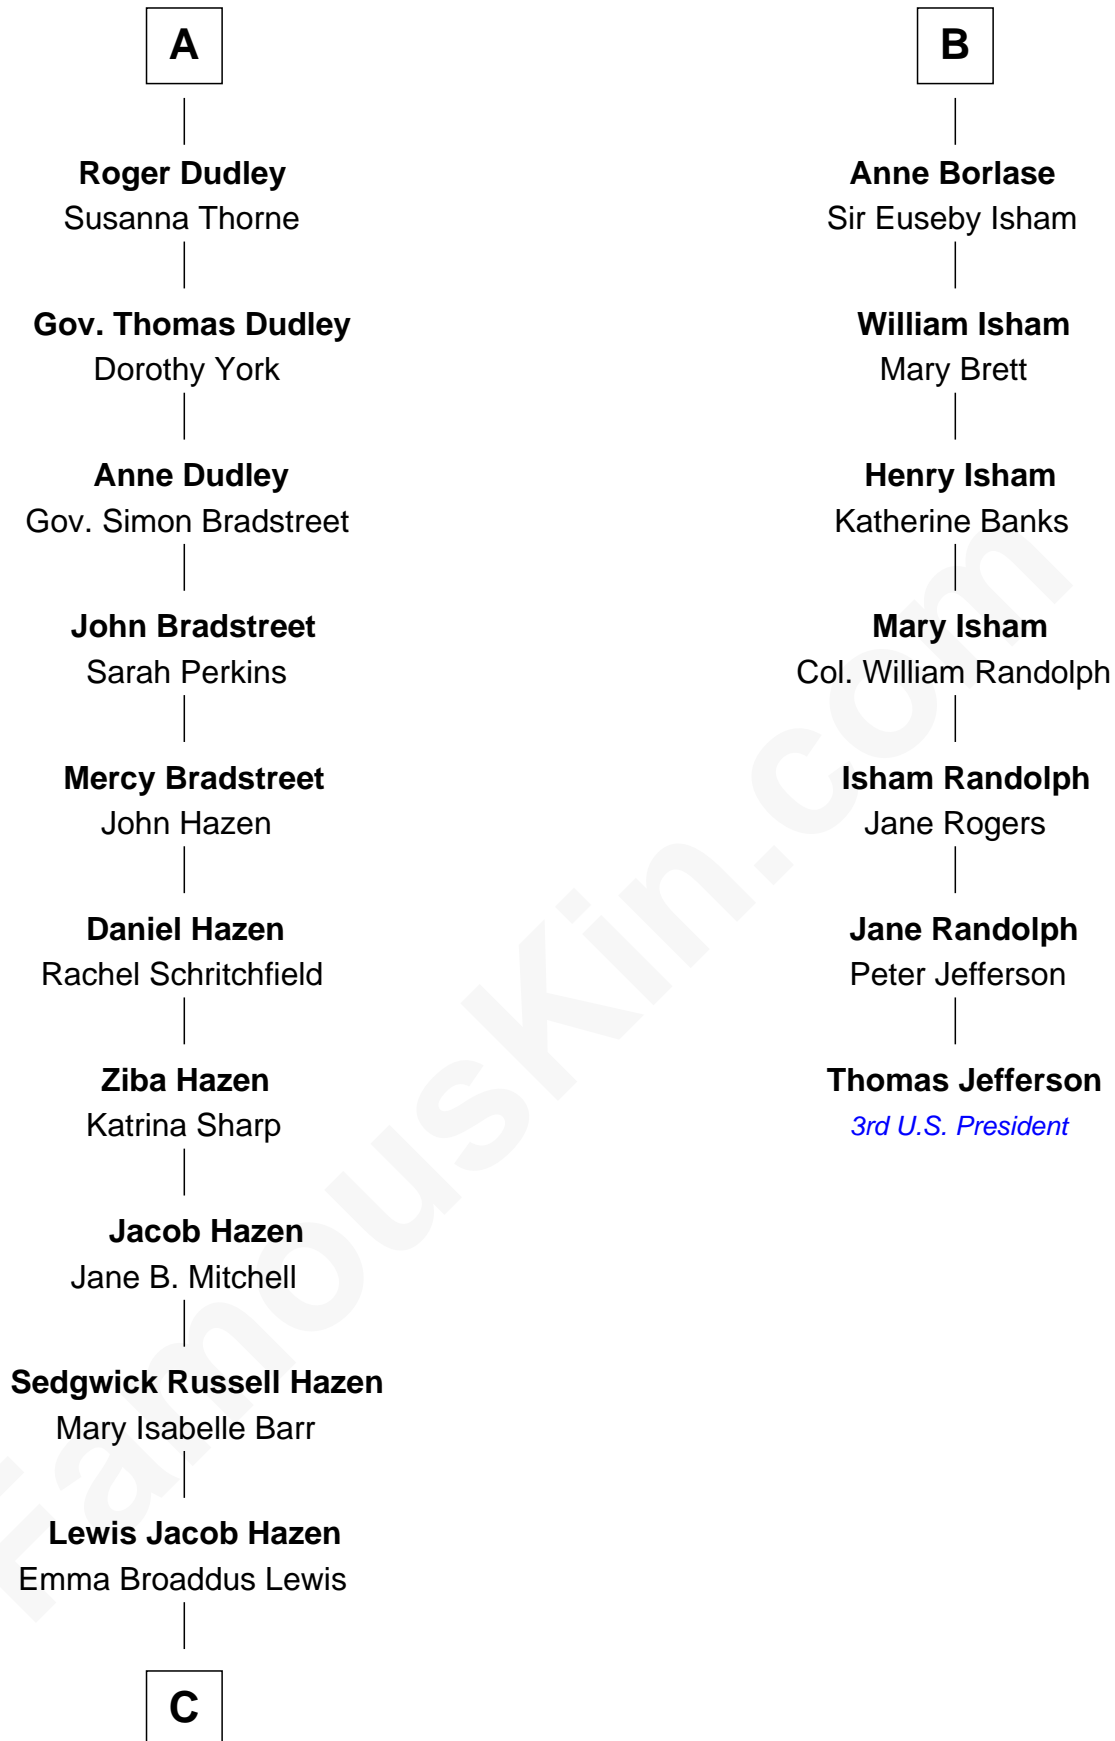

FamousKin.com Relationship Chart of

J. K. Simmons

TV and Movie Actor

13th cousin 6 times removed of

Thomas Jefferson

3rd U.S. President and Signer of the Declaration of Independence

Sir Philip le Despencer

Elizabeth - - - - -

Alice le Despenser

Sir John Sutton

Sir John Sutton

Constance Blount

Sir John Sutton

Elizabeth Berkeley

Sir Edmund Sutton

Joyce Tiptoft

Sir Philip le Despencer

Elizabeth de Tibetot

Margery Despencer

Sir Roger Wentworth

Margaret Wentworth

Sir William Hopton

Margaret Hopton

Sir Philip Booth

Audrey Booth

Sir William de Lytton

Sir Robert Lytton

Frances Cavalery

Anne Lytton

Sir John Borlase

B

C