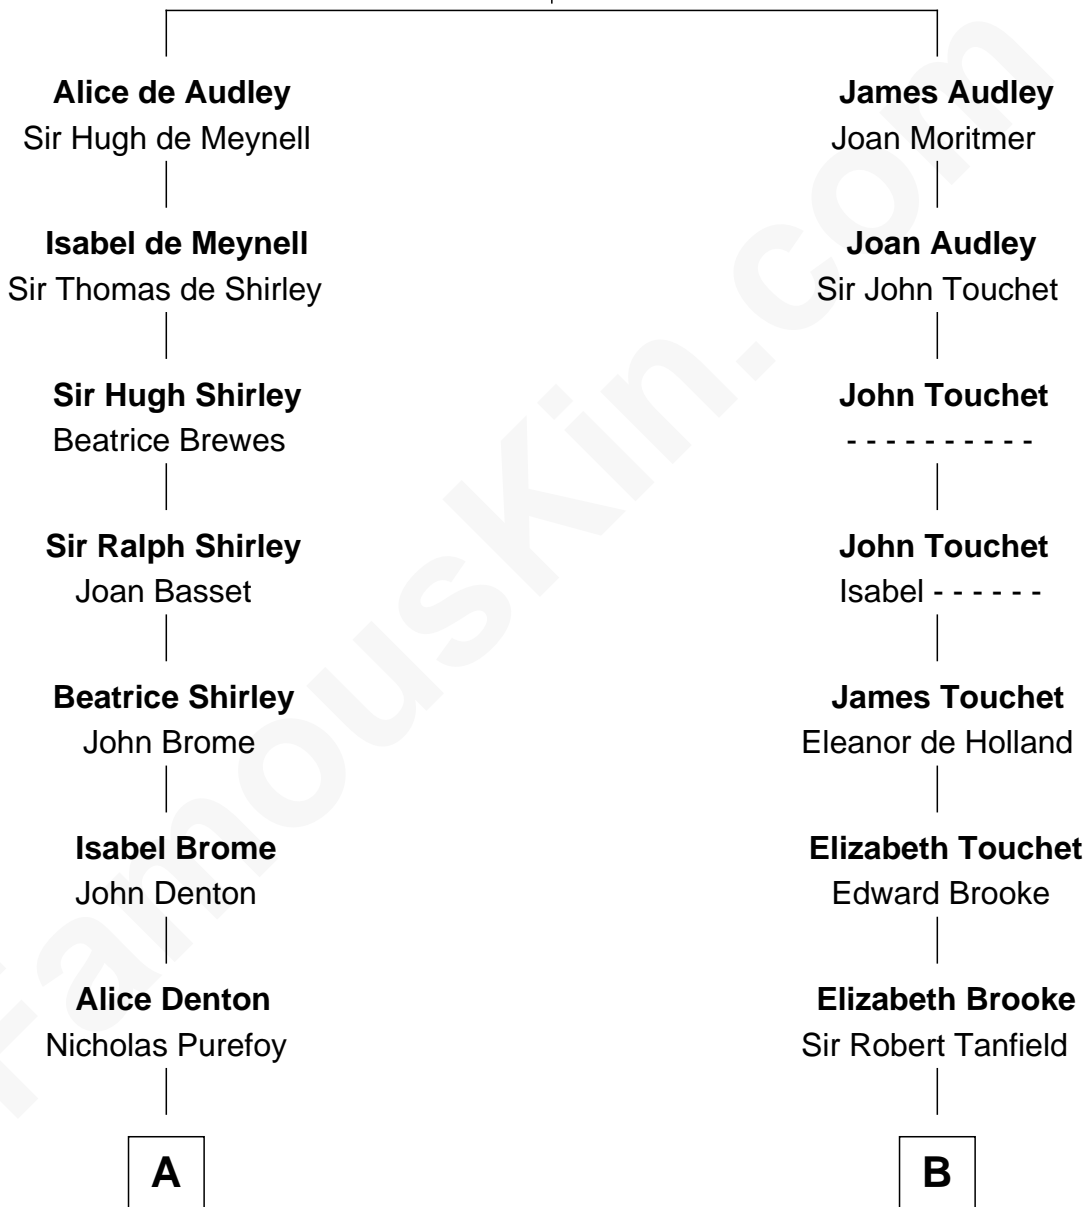

# FamousKin.com Relationship Chart of

**J. K. Simmons**

*TV and Movie Actor*

17th cousin 4 times removed of

**Thomas Jefferson**

*3rd U.S. President and Signer of the Declaration of Independence*

**Sir Nicholas Audley**

Joan Martin

**C**

—  
**Sedgwick Russell Hazen**

Mary Isabelle Barr

—  
**Lewis Jacob Hazen**

Emma Broaddus Lewis

—  
**Ruth Hazen**

Col. Ralph Archibald Kimble