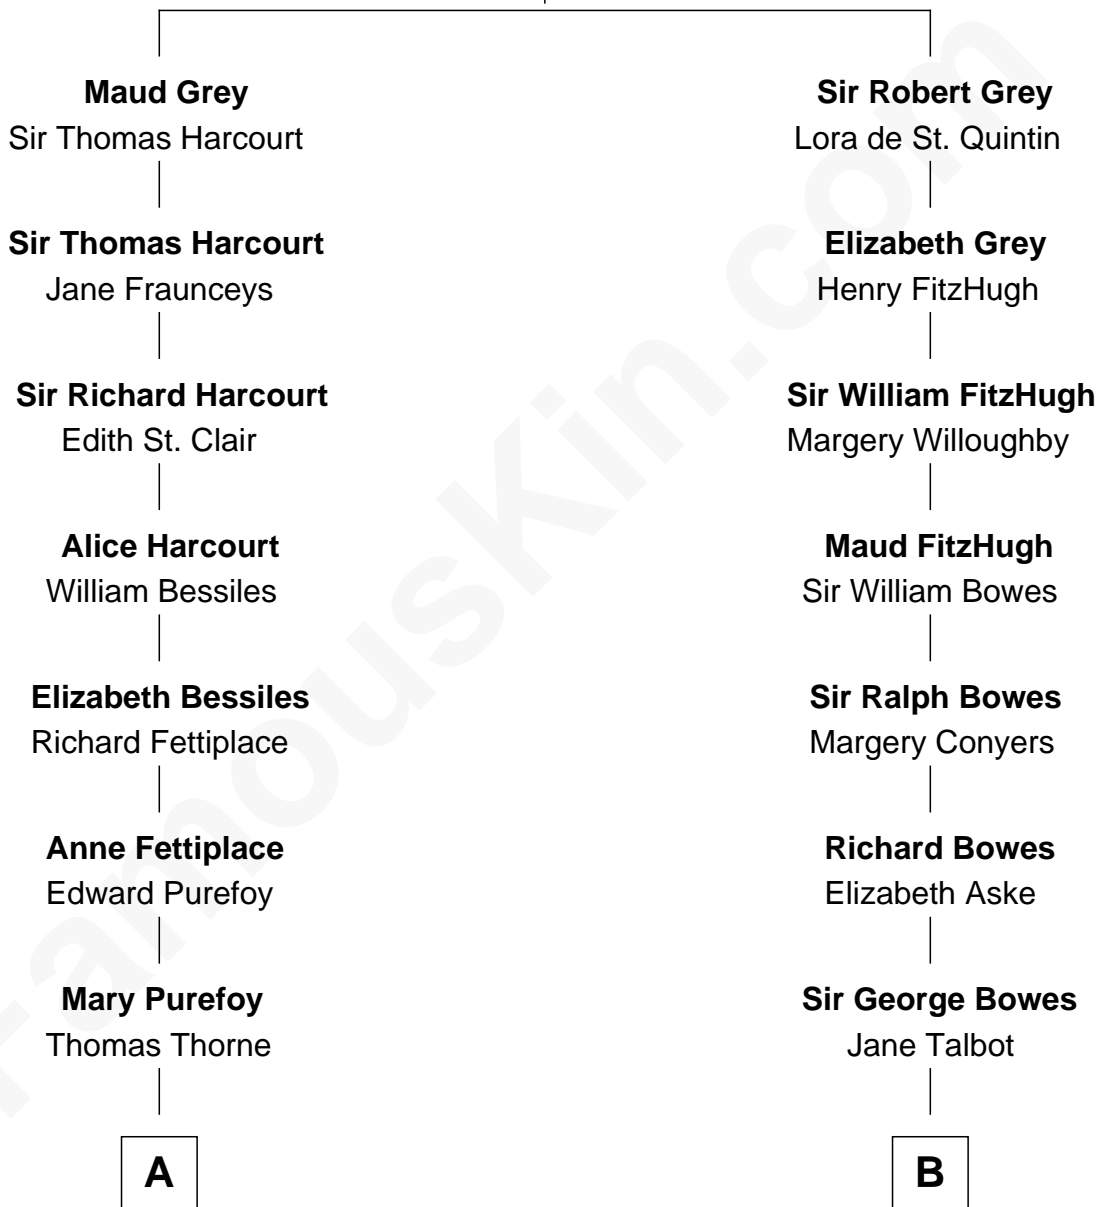

# FamousKin.com Relationship Chart of

**J. K. Simmons**

*TV and Movie Actor*

18th cousin 1 time removed of

**King Charles III**

*King of the United Kingdom*

**Sir John Grey**

Avice Marmion

FamousKin.com