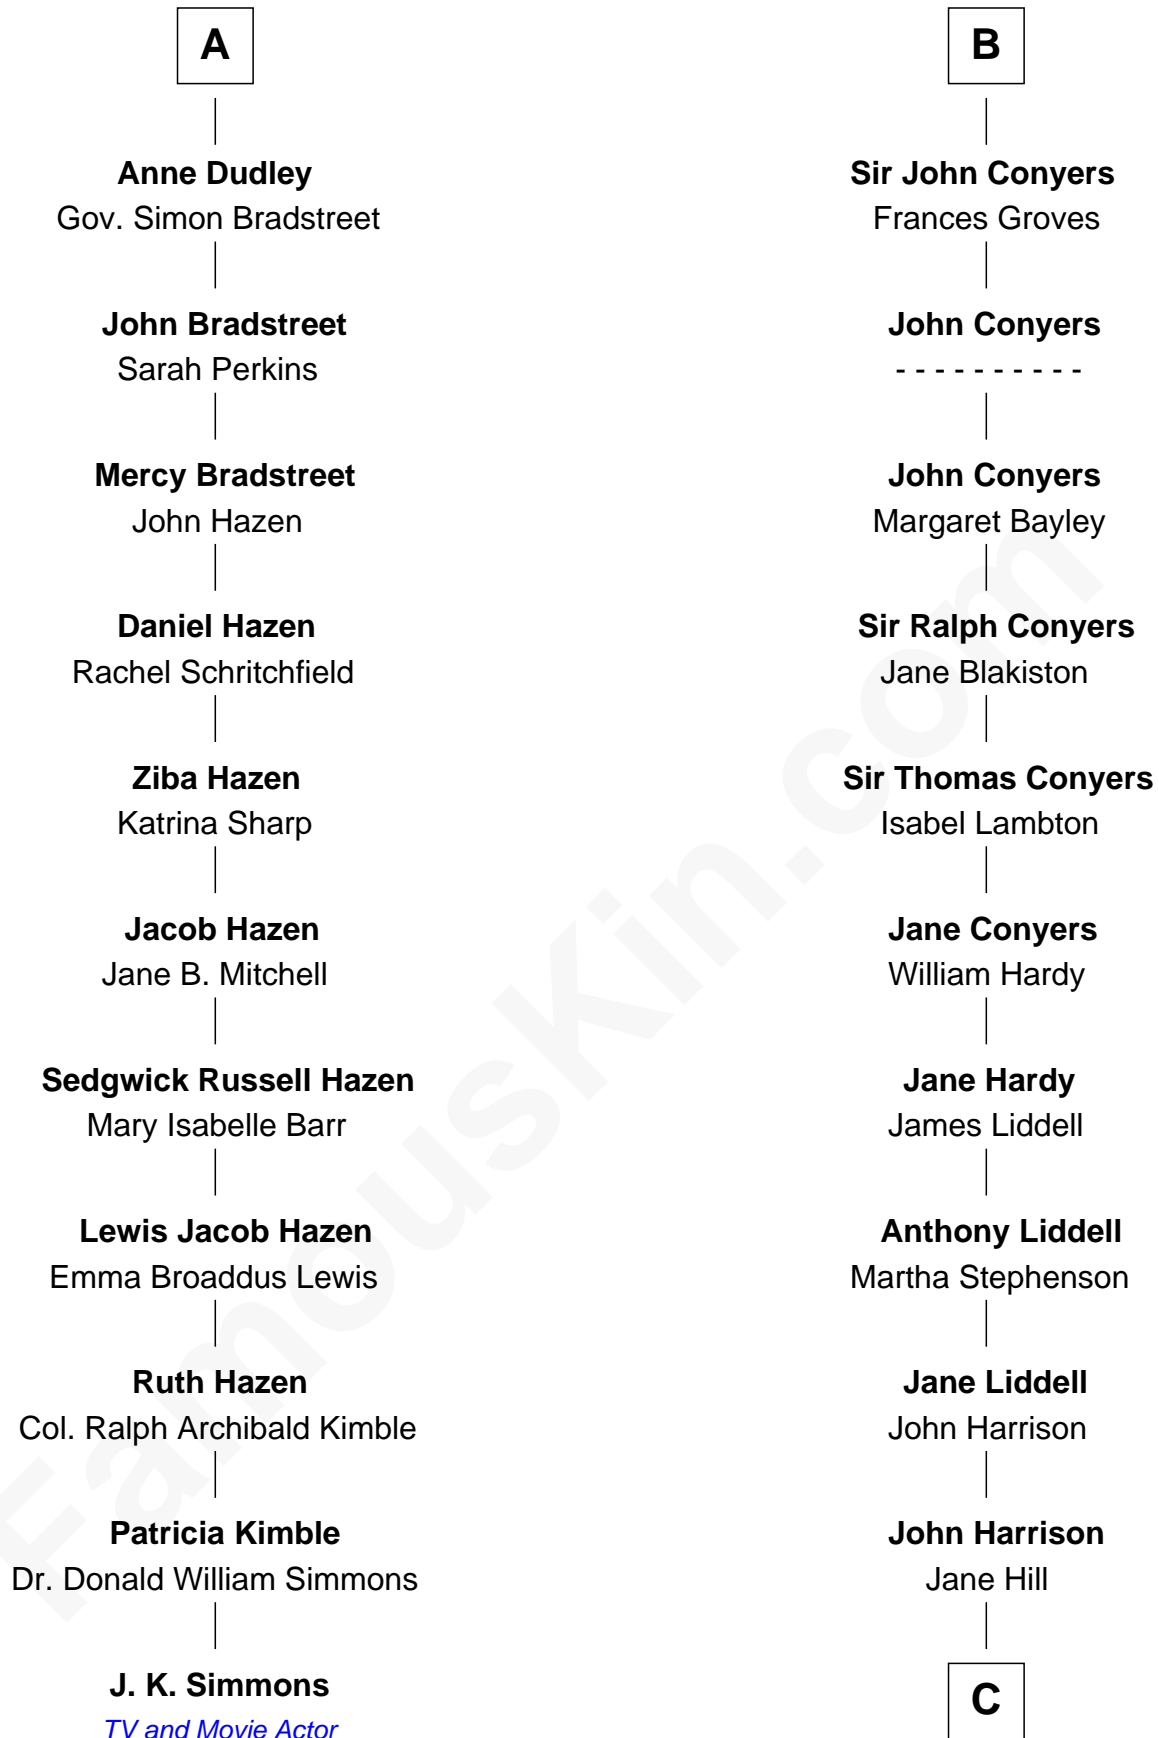

FamousKin.com Relationship Chart of

J. K. Simmons

TV and Movie Actor

17th cousin 3 times removed of

Catherine Middleton

Princess of Wales

C

Thomas Harrison
Elizabeth Mary Temple

Dorothy Harrison
Ronald John James Goldsmith

Carole Elizabeth Goldsmith
Michael Francis Middleton

Catherine Middleton
Princess of Wales