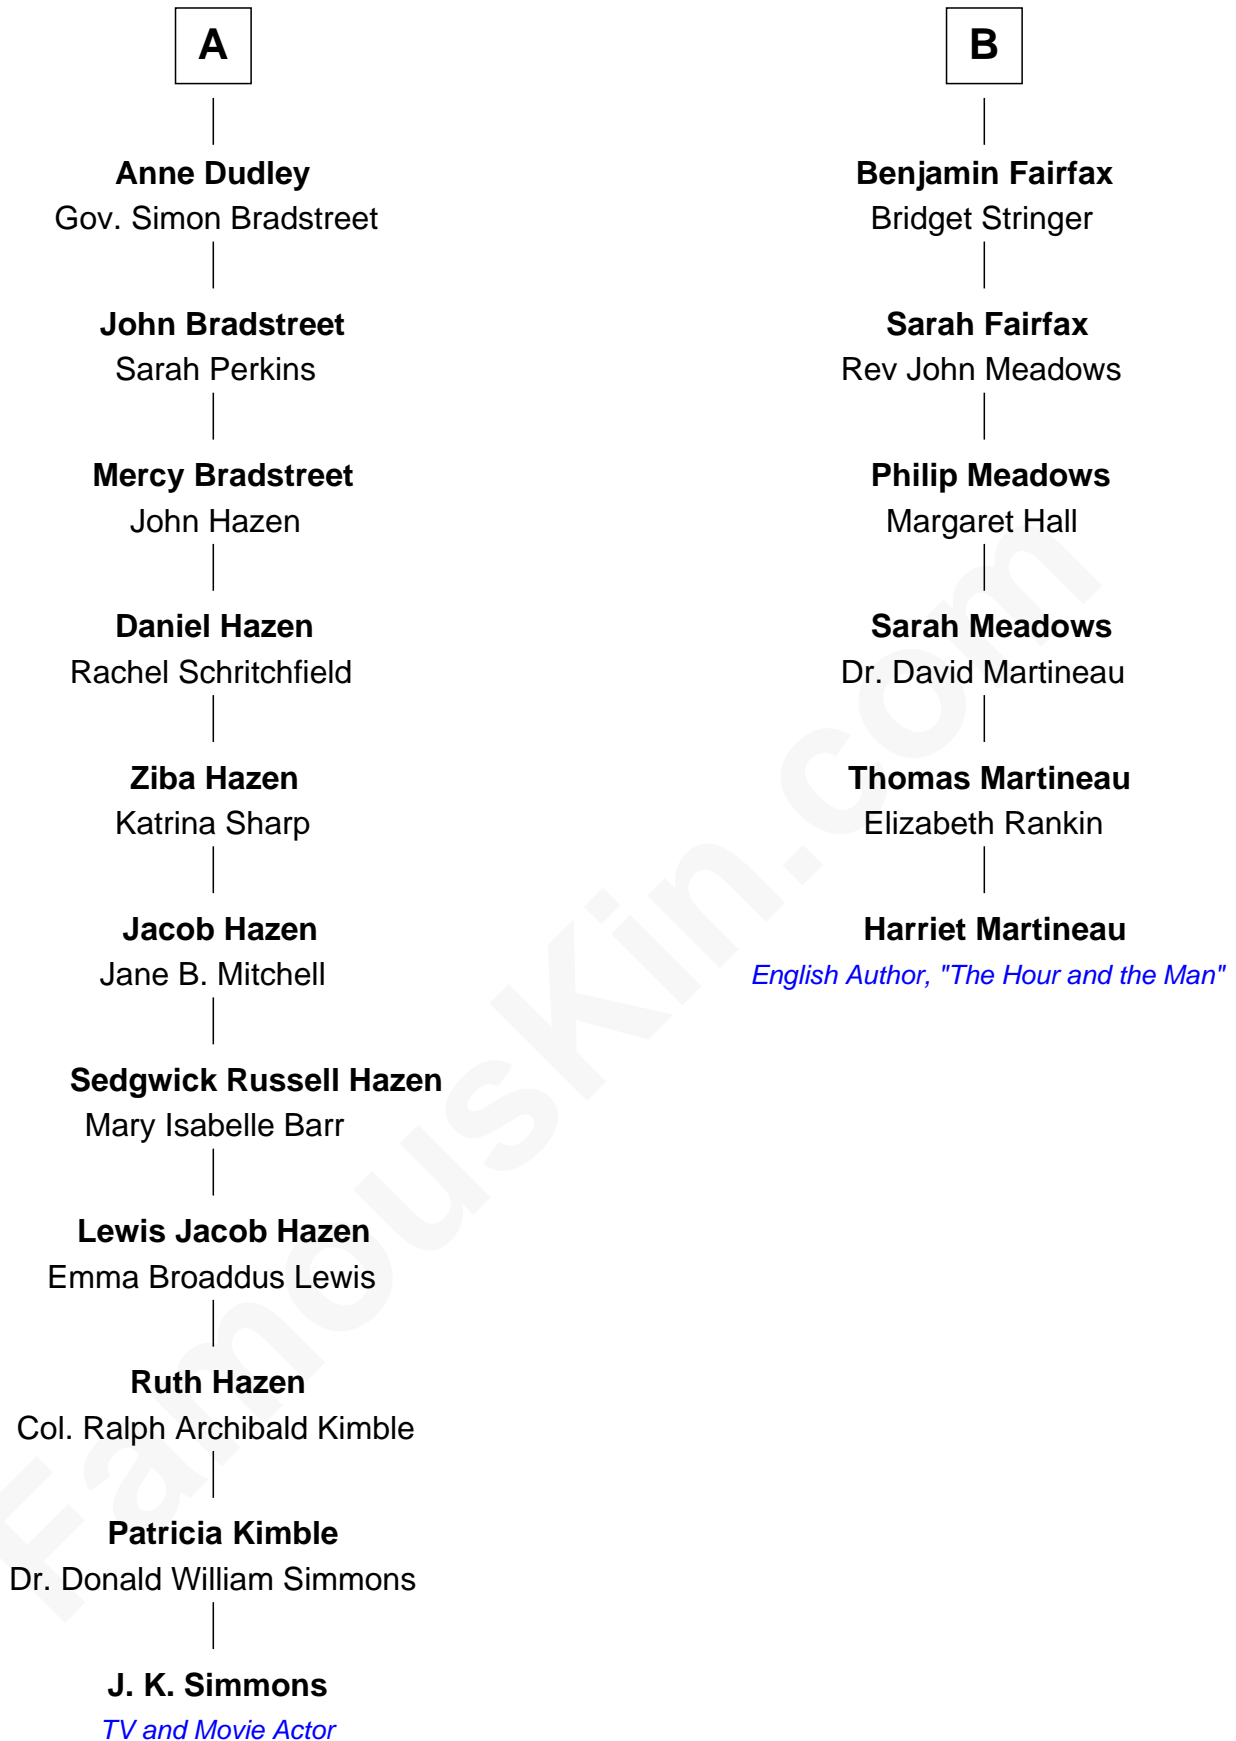

# FamousKin.com Relationship Chart of

**J. K. Simmons**

*TV and Movie Actor*

12th cousin 5 times removed of

**Harriet Martineau**

*Author of The Hour and the Man*

**Sir Ralph Neville**

Joan Beaufort

**Katherine Neville**  
Sir Thomas Strangeways

**Joan Strangeways**  
Sir William Willoughby

**Cecily Willoughby**  
Sir Edward Sutton

**Sir John Sutton**  
Cecily Grey

**Sir Henry Dudley**  
----- Ashton

Probable

**Roger Dudley**  
Susanna Thorne

**Gov. Thomas Dudley**  
Dorothy York

**A**

**Eleanor Neville**  
Sir Henry Percy

**Sir Henry Percy**  
Eleanor Poynings

**Margaret Percy**  
Sir William Gascoigne

**Agnes Gascoigne**  
Sir Thomas Fairfax

**William Fairfax**  
-----

**John Fairfax**  
Mary Birch

**Rev. Benjamin Fairfax**  
Sarah Galliard

**B**

J. K. Simmons photo by [Gordon Correll/gdcgraphics](#) (CC BY 2.0)