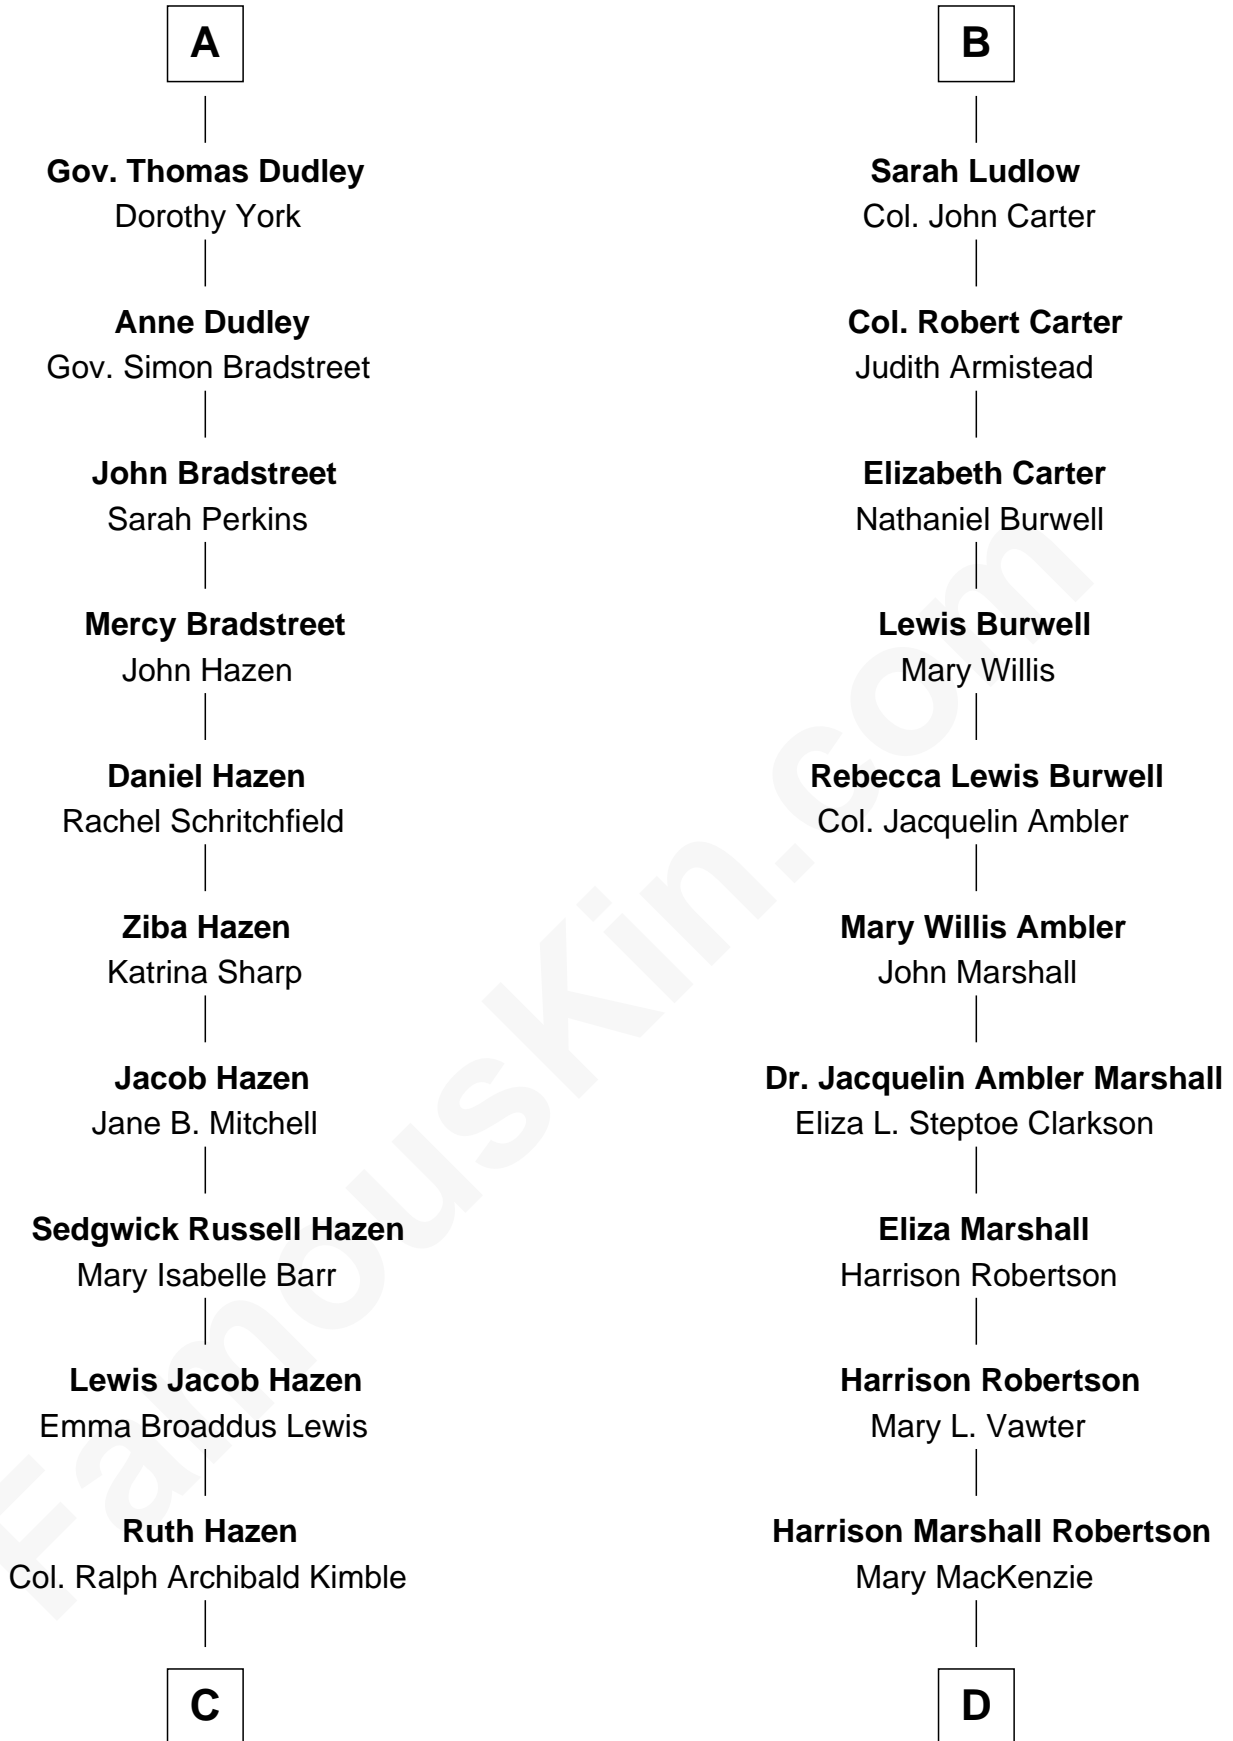

FamousKin.com Relationship Chart of

J. K. Simmons
TV and Movie Actor

18th cousin of

Mary Chapin Carpenter
Singer and Songwriter

Sir Walter Blount
Sancha de Ayala

Constance Blount
Sir John Sutton

Sir John Sutton
Elizabeth Berkeley

Sir Edmund Sutton
Joyce Tiptoft

Sir Edward Sutton
Cecily Willoughby

Sir John Sutton
Cecily Grey

Sir Henry Dudley
----- Ashton

Probable

Roger Dudley
Susanna Thorne

A

Sir Thomas Blount
Margaret de Gresley

Sir Walter Blount
Helena Byron

Sir William Blount
Margaret Echyngham

Elizabeth Blount
Sir Andrews de Windsor

Edith Windsor
George Ludlow

Thomas Ludlow
Jane Pyle

Gabriel Ludlow
Phillis -----

B

C