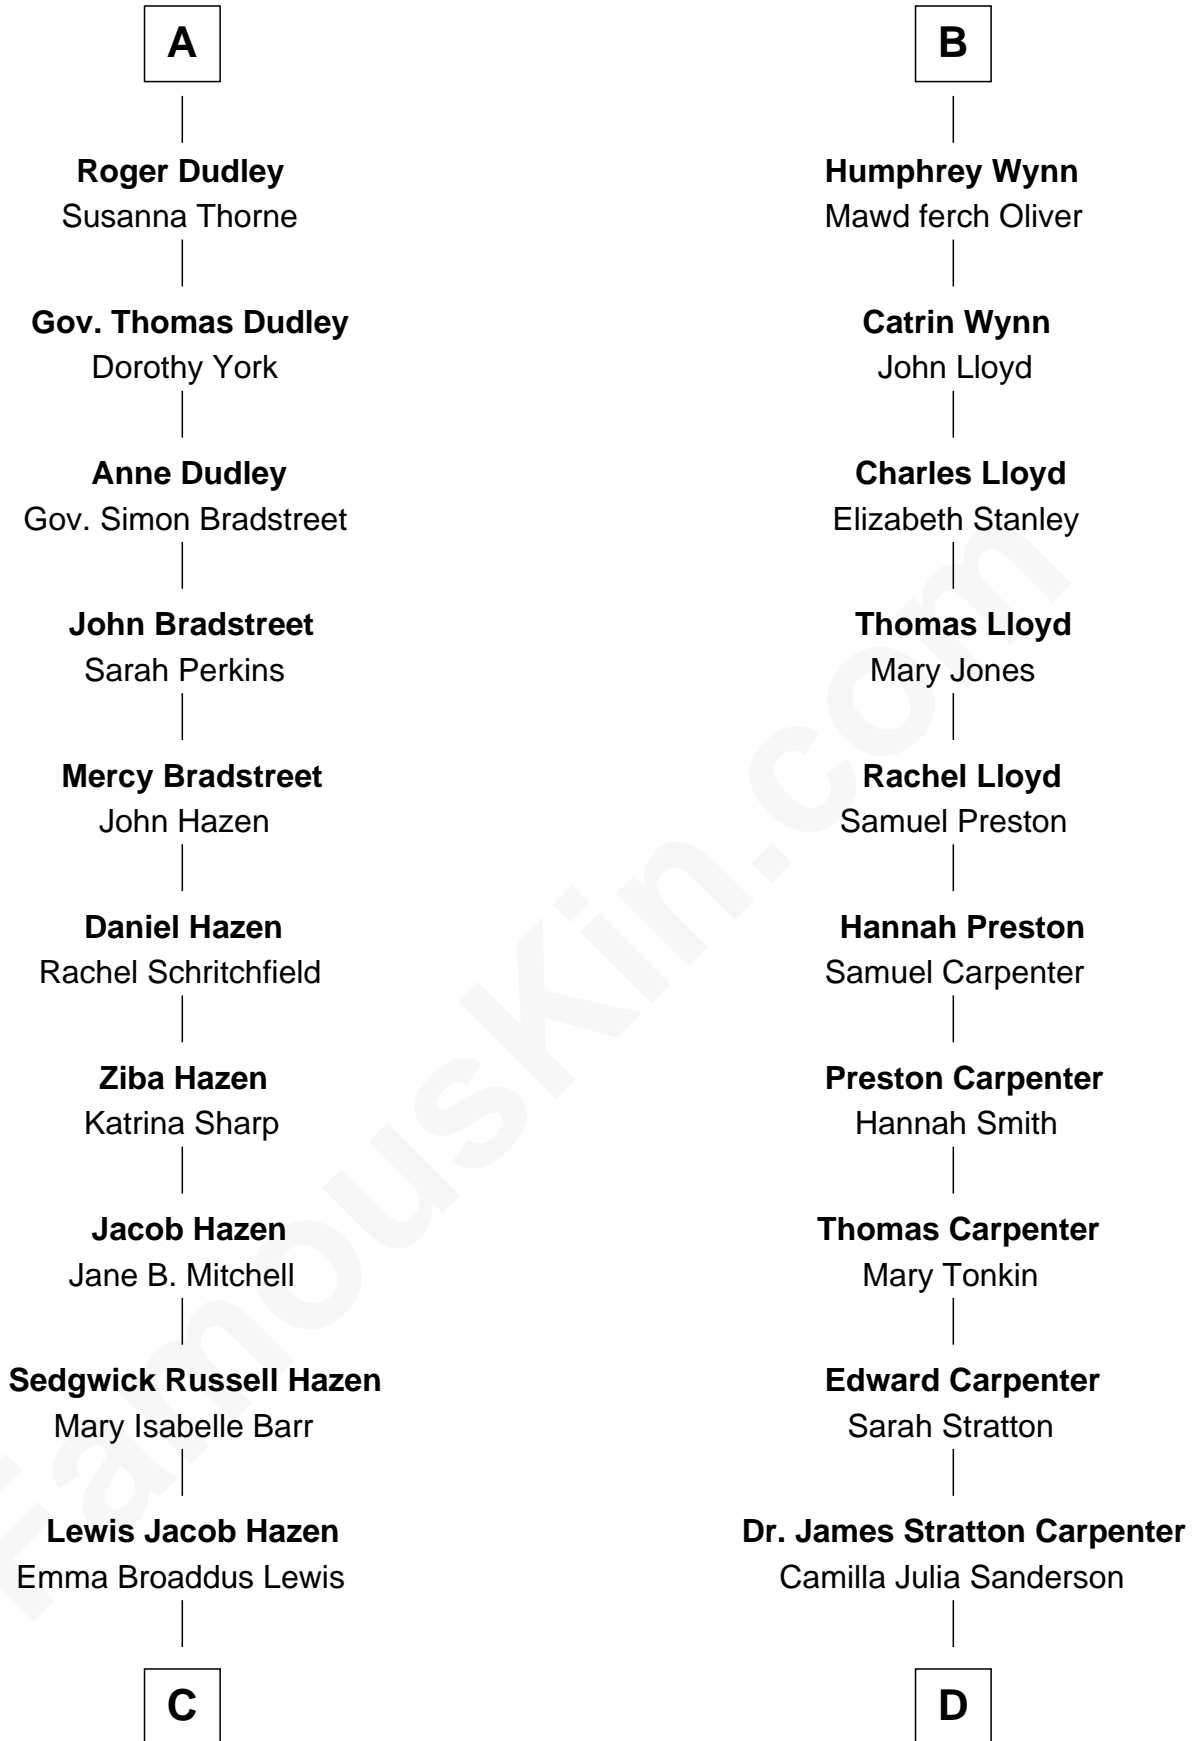

FamousKin.com Relationship Chart of

J. K. Simmons

TV and Movie Actor

19th cousin 2 times removed of

Mary Chapin Carpenter

Singer and Songwriter

C

Ruth Hazen
Col. Ralph Archibald Kimble