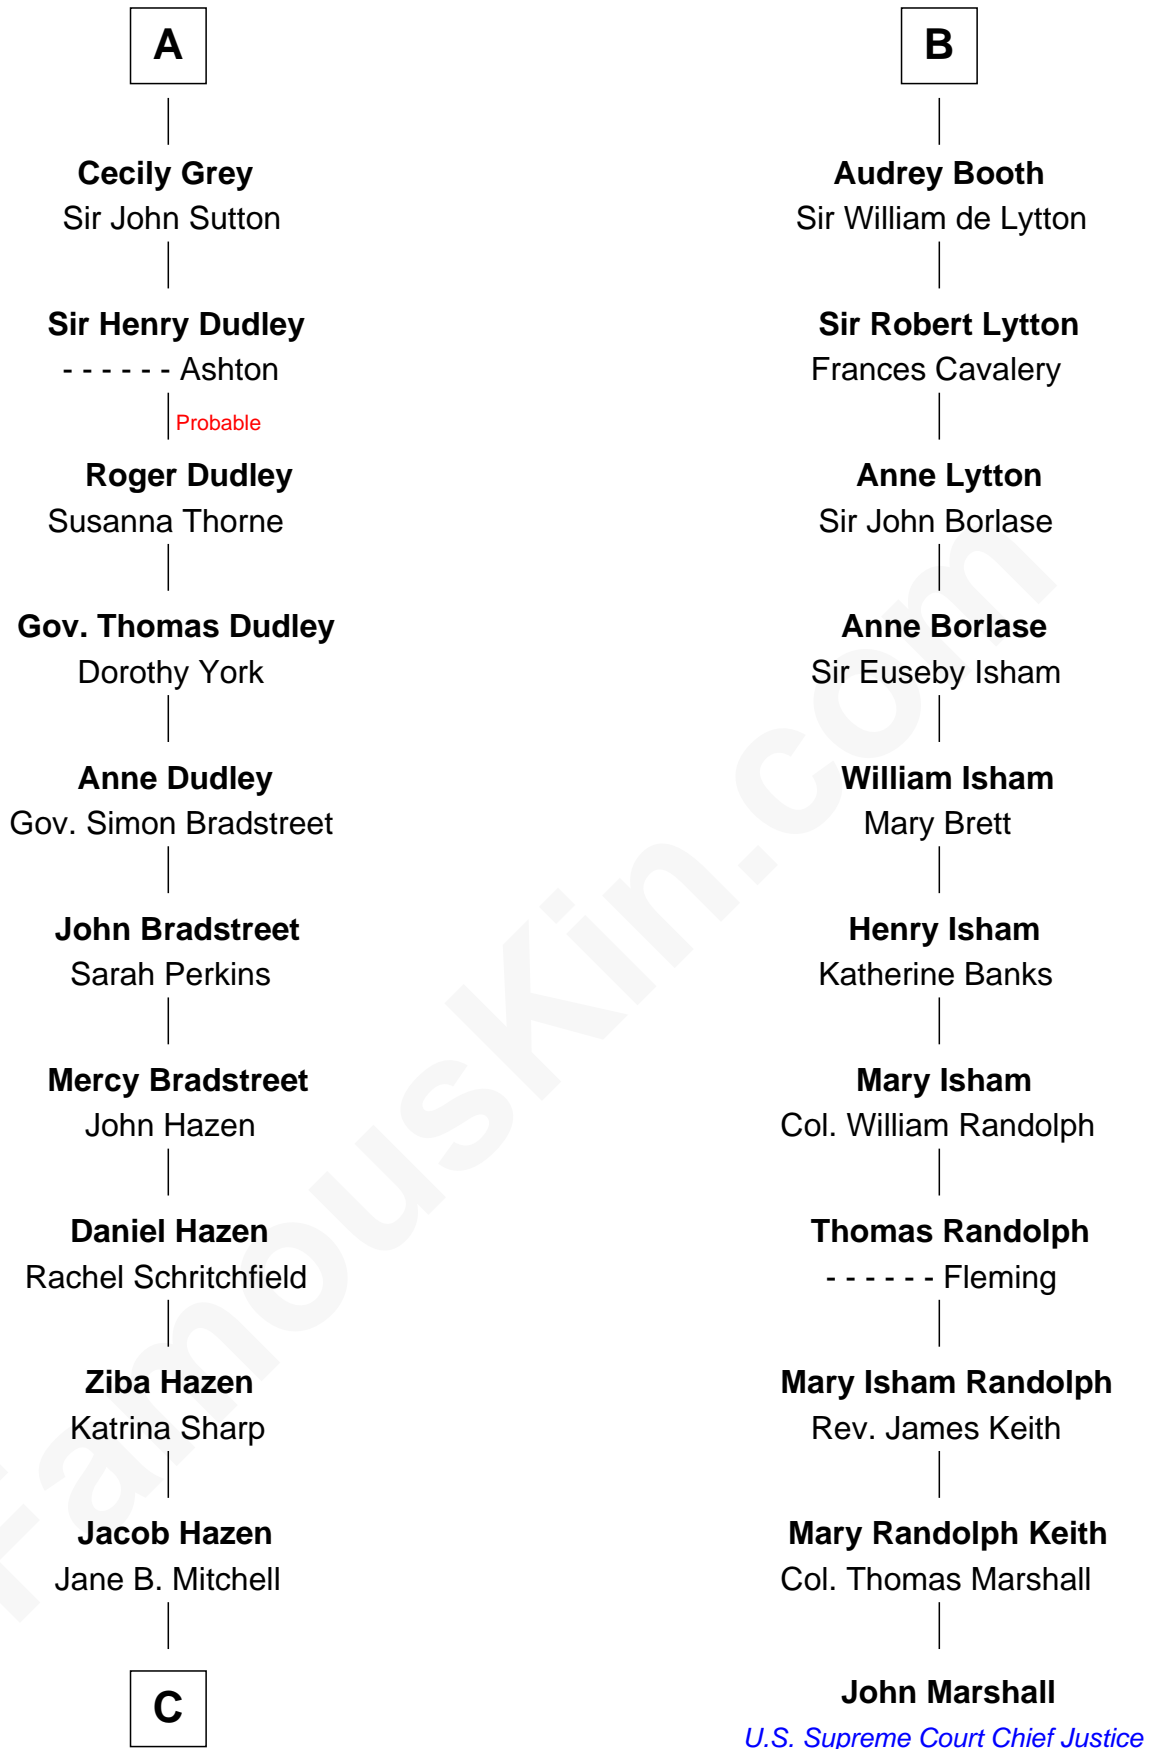

FamousKin.com Relationship Chart of

J. K. Simmons

TV and Movie Actor

17th cousin 4 times removed of

John Marshall

4th Chief Justice of the U.S. Supreme Court

C

—
Sedgwick Russell Hazen

Mary Isabelle Barr

—
Lewis Jacob Hazen

Emma Broaddus Lewis

—
Ruth Hazen

Col. Ralph Archibald Kimble

—
Patricia Kimble

Dr. Donald William Simmons

—
J. K. Simmons