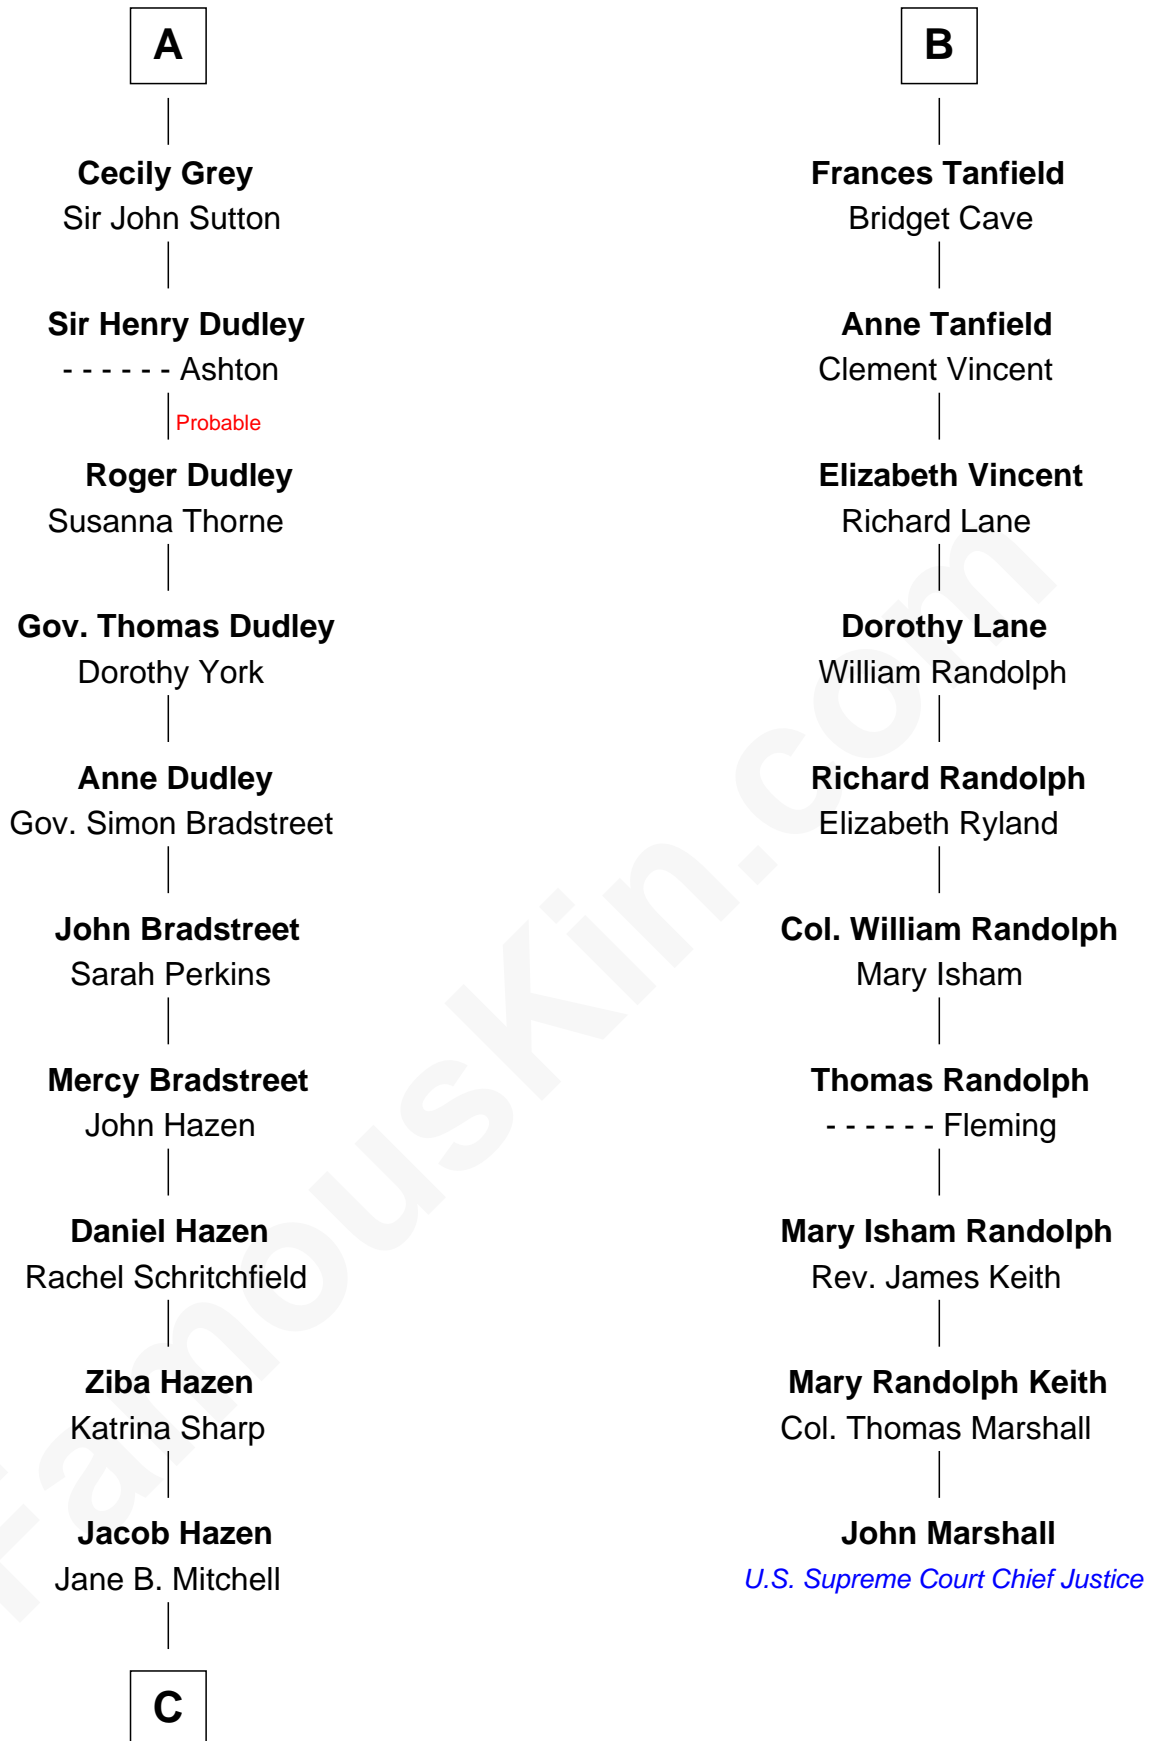

FamousKin.com Relationship Chart of

J. K. Simmons
TV and Movie Actor

16th cousin 5 times removed of

John Marshall

4th Chief Justice of the U.S. Supreme Court

C

—
Sedgwick Russell Hazen

Mary Isabelle Barr

—
Lewis Jacob Hazen

Emma Broaddus Lewis

—
Ruth Hazen

Col. Ralph Archibald Kimble

—
Patricia Kimble

Dr. Donald William Simmons

—
J. K. Simmons

TV and Movie Actor