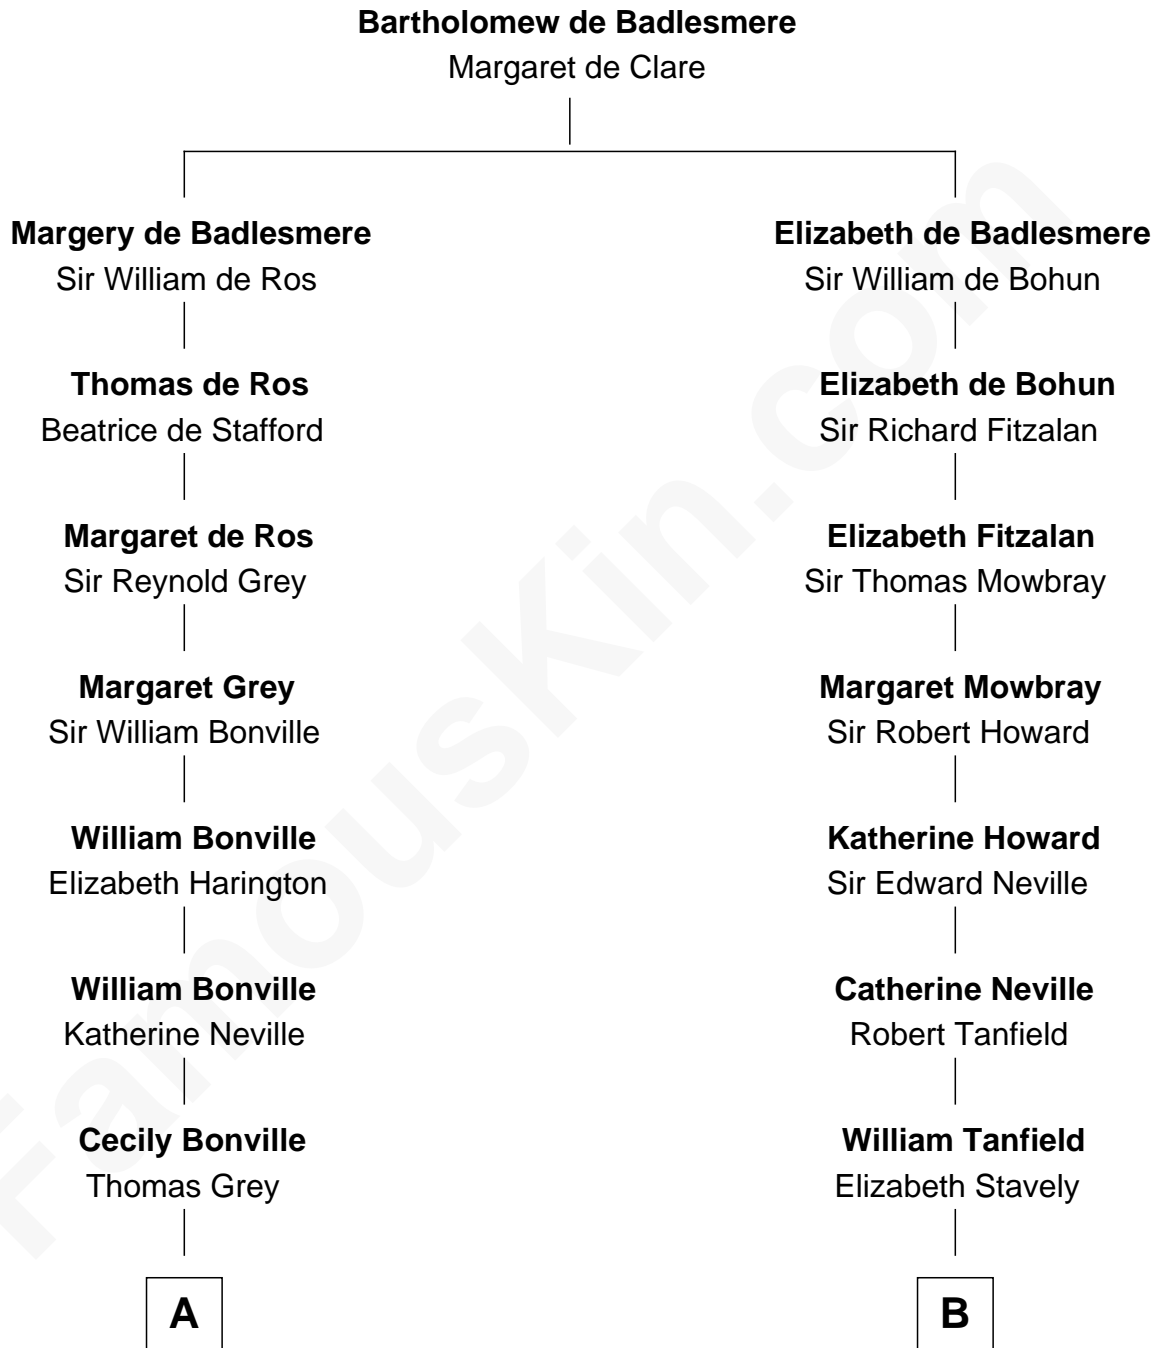

FamousKin.com Relationship Chart of

J. K. Simmons
TV and Movie Actor

16th cousin 5 times removed of

John Marshall

4th Chief Justice of the U.S. Supreme Court

C

—
Sedgwick Russell Hazen

Mary Isabelle Barr

—
Lewis Jacob Hazen

Emma Broaddus Lewis

—
Ruth Hazen

Col. Ralph Archibald Kimble

—
Patricia Kimble

Dr. Donald William Simmons

—
J. K. Simmons

TV and Movie Actor