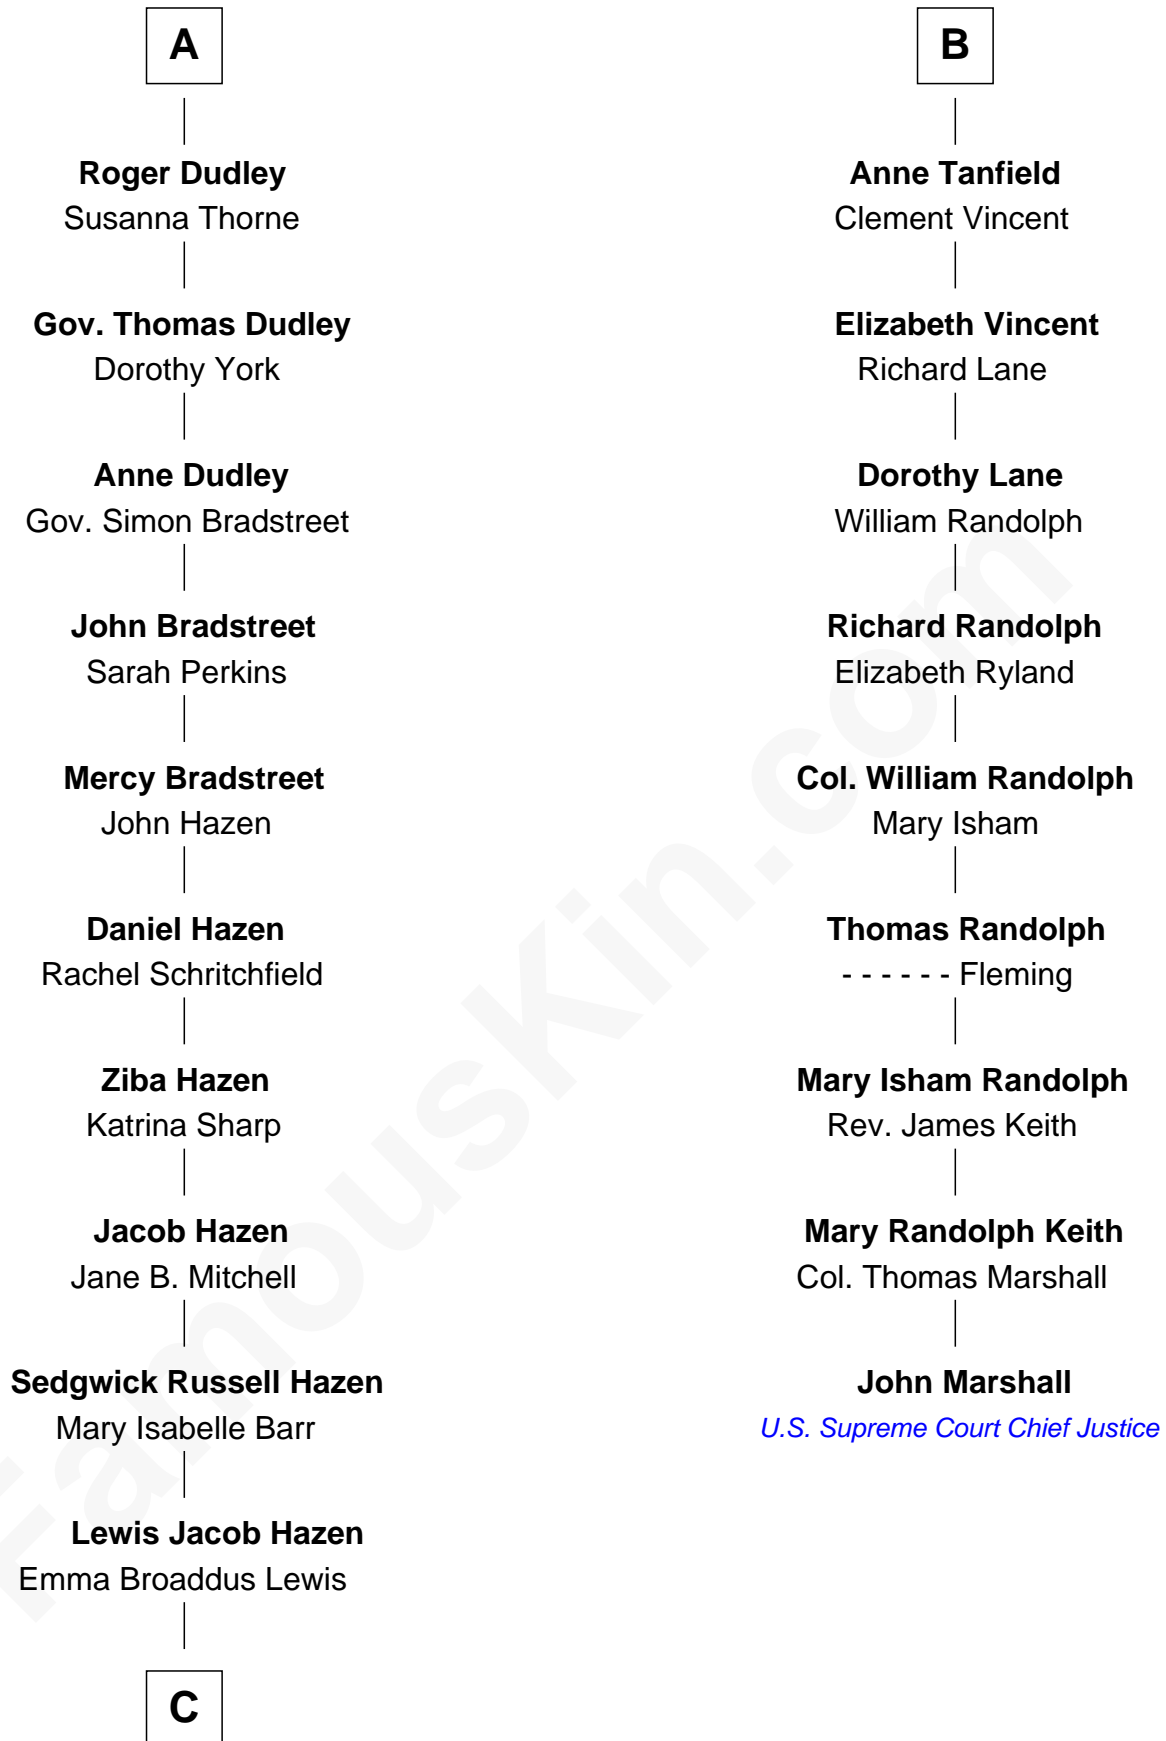

FamousKin.com Relationship Chart of

J. K. Simmons

TV and Movie Actor

15th cousin 4 times removed of

John Marshall

4th Chief Justice of the U.S. Supreme Court

C

—
Ruth Hazen

Col. Ralph Archibald Kimble

—
Patricia Kimble

Dr. Donald William Simmons

—
J. K. Simmons

TV and Movie Actor