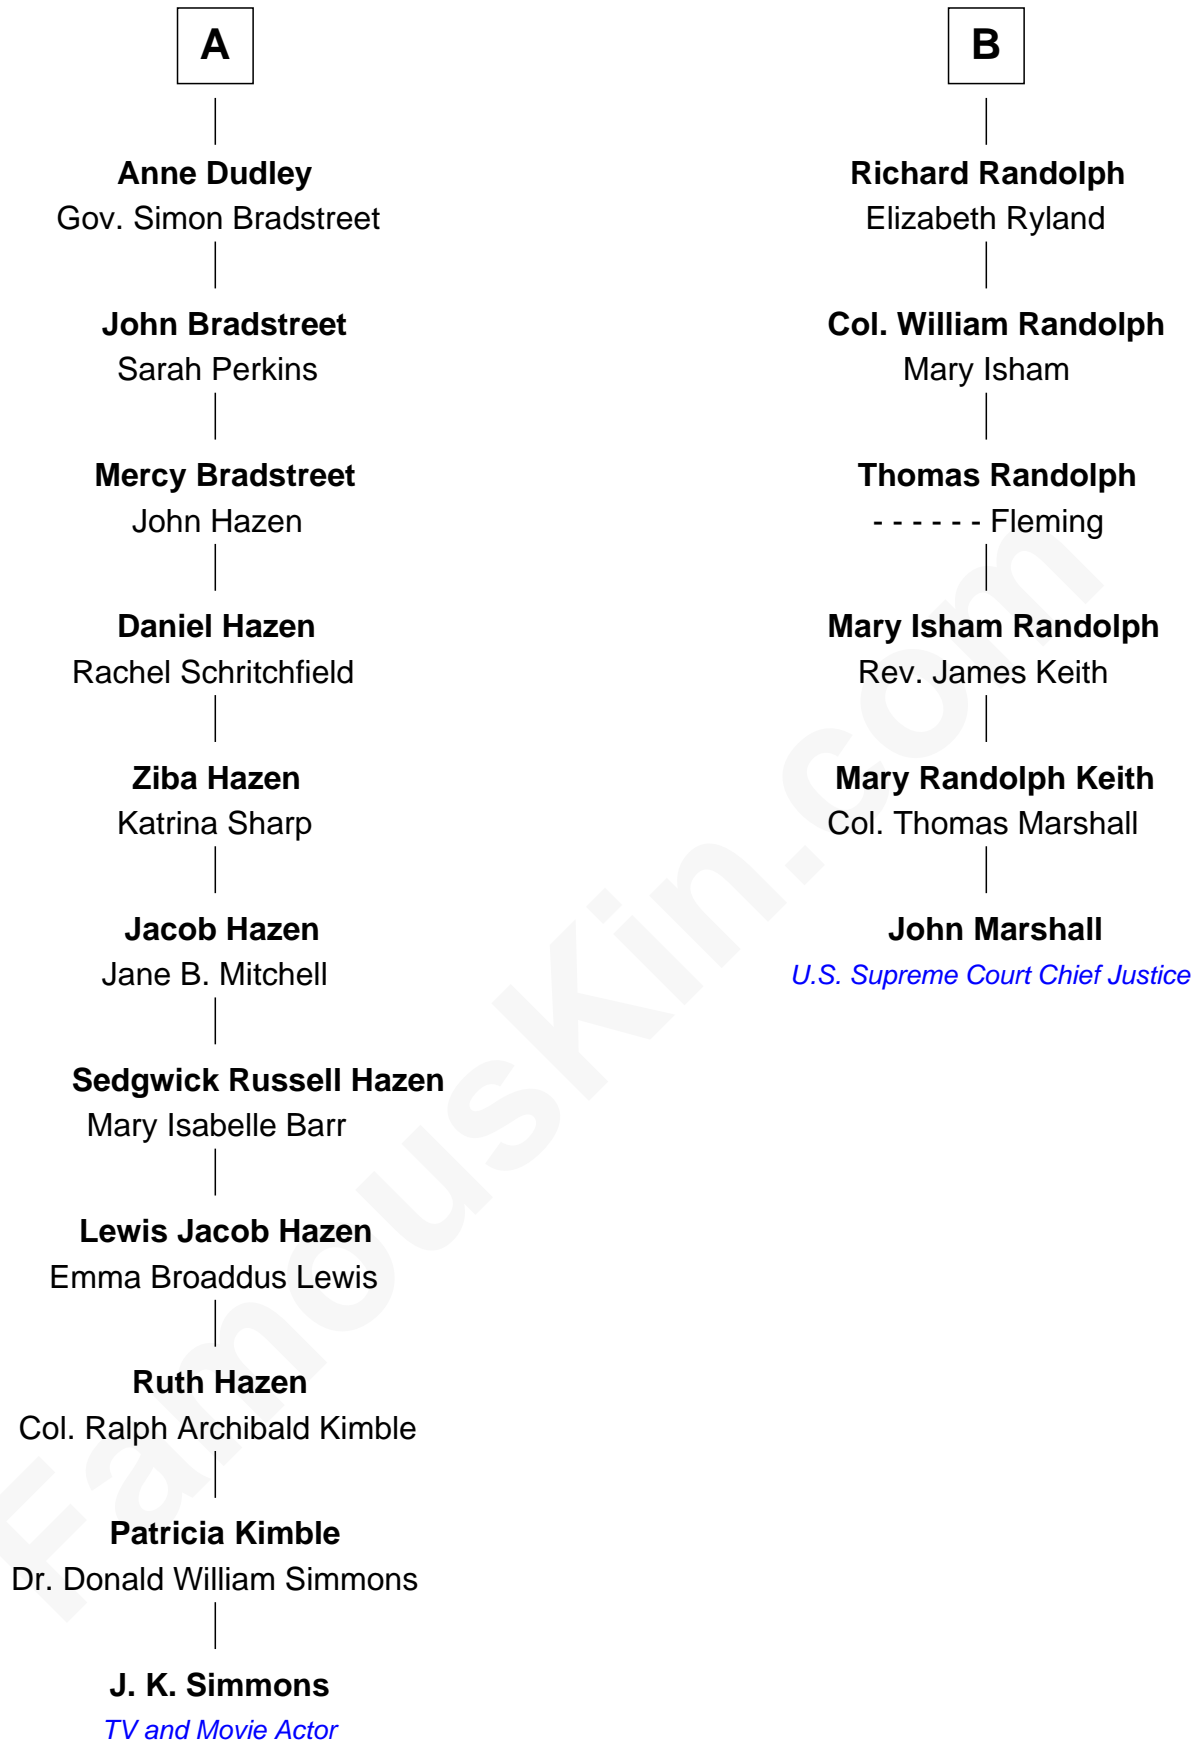

FamousKin.com Relationship Chart of

J. K. Simmons

TV and Movie Actor

12th cousin 5 times removed of

John Marshall

4th Chief Justice of the U.S. Supreme Court

Sir Ralph Neville

Joan Beaufort

Katherine Neville
Sir Thomas Strangeways

Joan Strangeways
Sir William Willoughby

Cecily Willoughby
Sir Edward Sutton

Sir John Sutton
Cecily Grey

Sir Henry Dudley
----- Ashton

Probable

Roger Dudley
Susanna Thorne

Gov. Thomas Dudley
Dorothy York

A

Sir Edward Neville
Katherine Howard

Catherine Neville
Robert Tanfield

William Tanfield
Elizabeth Stavely

Frances Tanfield
Bridget Cave

Anne Tanfield
Clement Vincent

Elizabeth Vincent
Richard Lane

Dorothy Lane
William Randolph

B

J. K. Simmons photo by [Gordon Correll/gdcgraphics](#) [\(CC BY 2.0\)](#)