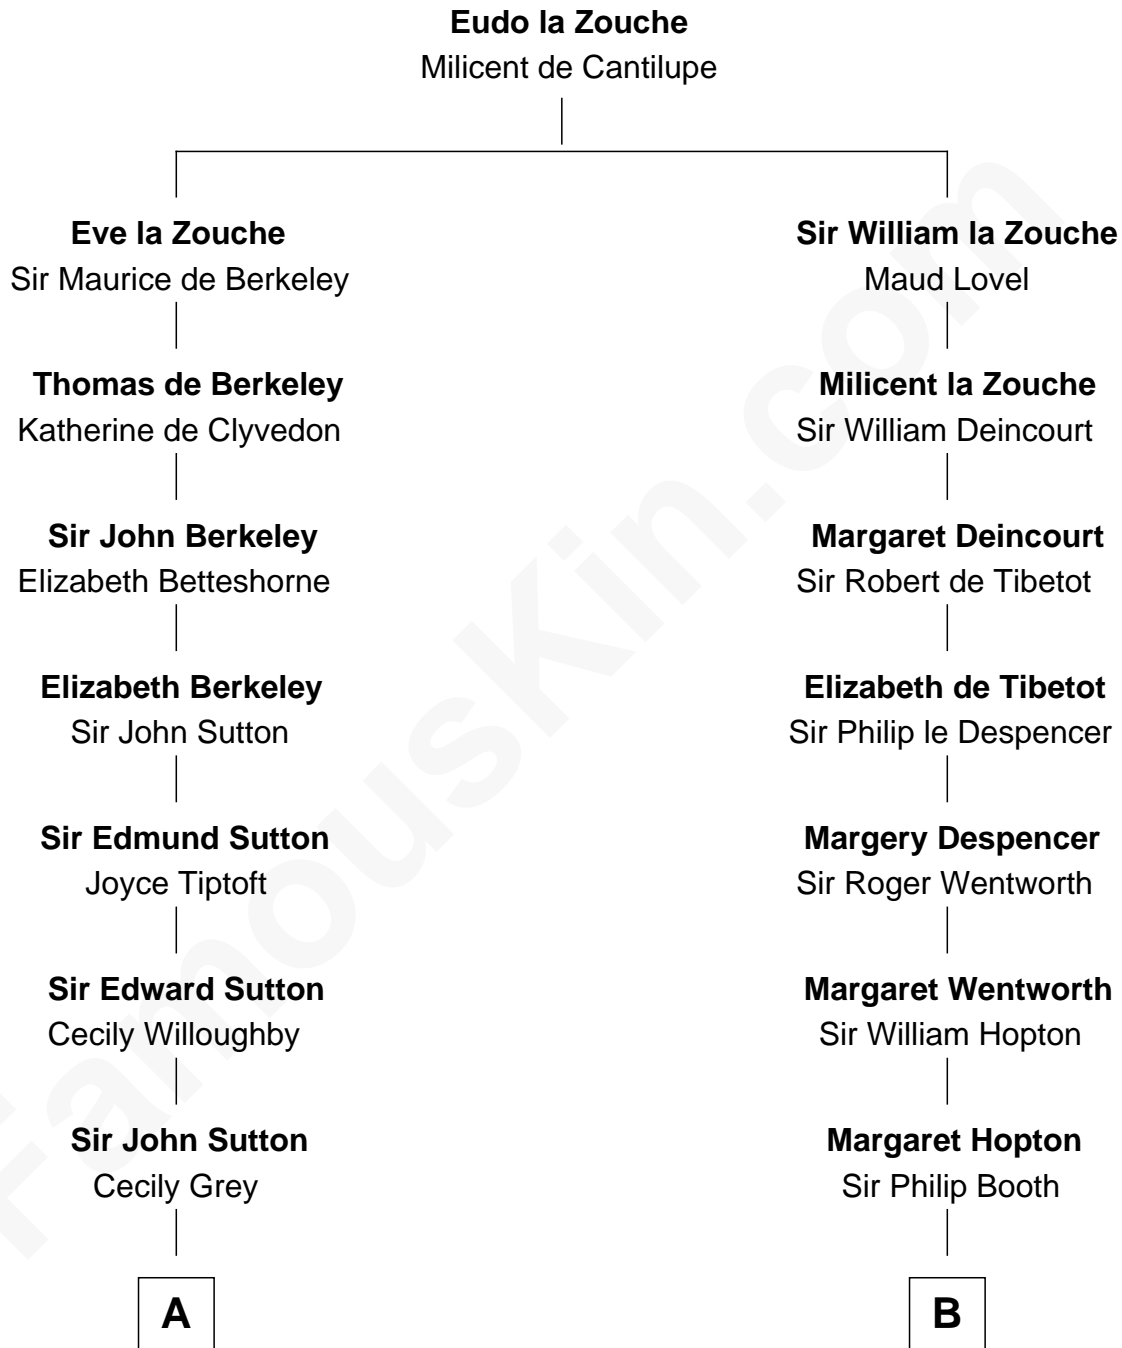

FamousKin.com Relationship Chart of

J. K. Simmons

TV and Movie Actor

17th cousin 3 times removed of

John Marshall

4th Chief Justice of the U.S. Supreme Court

C

—
Lewis Jacob Hazen
Emma Broaddus Lewis

—
Ruth Hazen
Col. Ralph Archibald Kimble

—
Patricia Kimble
Dr. Donald William Simmons

—
J. K. Simmons
TV and Movie Actor