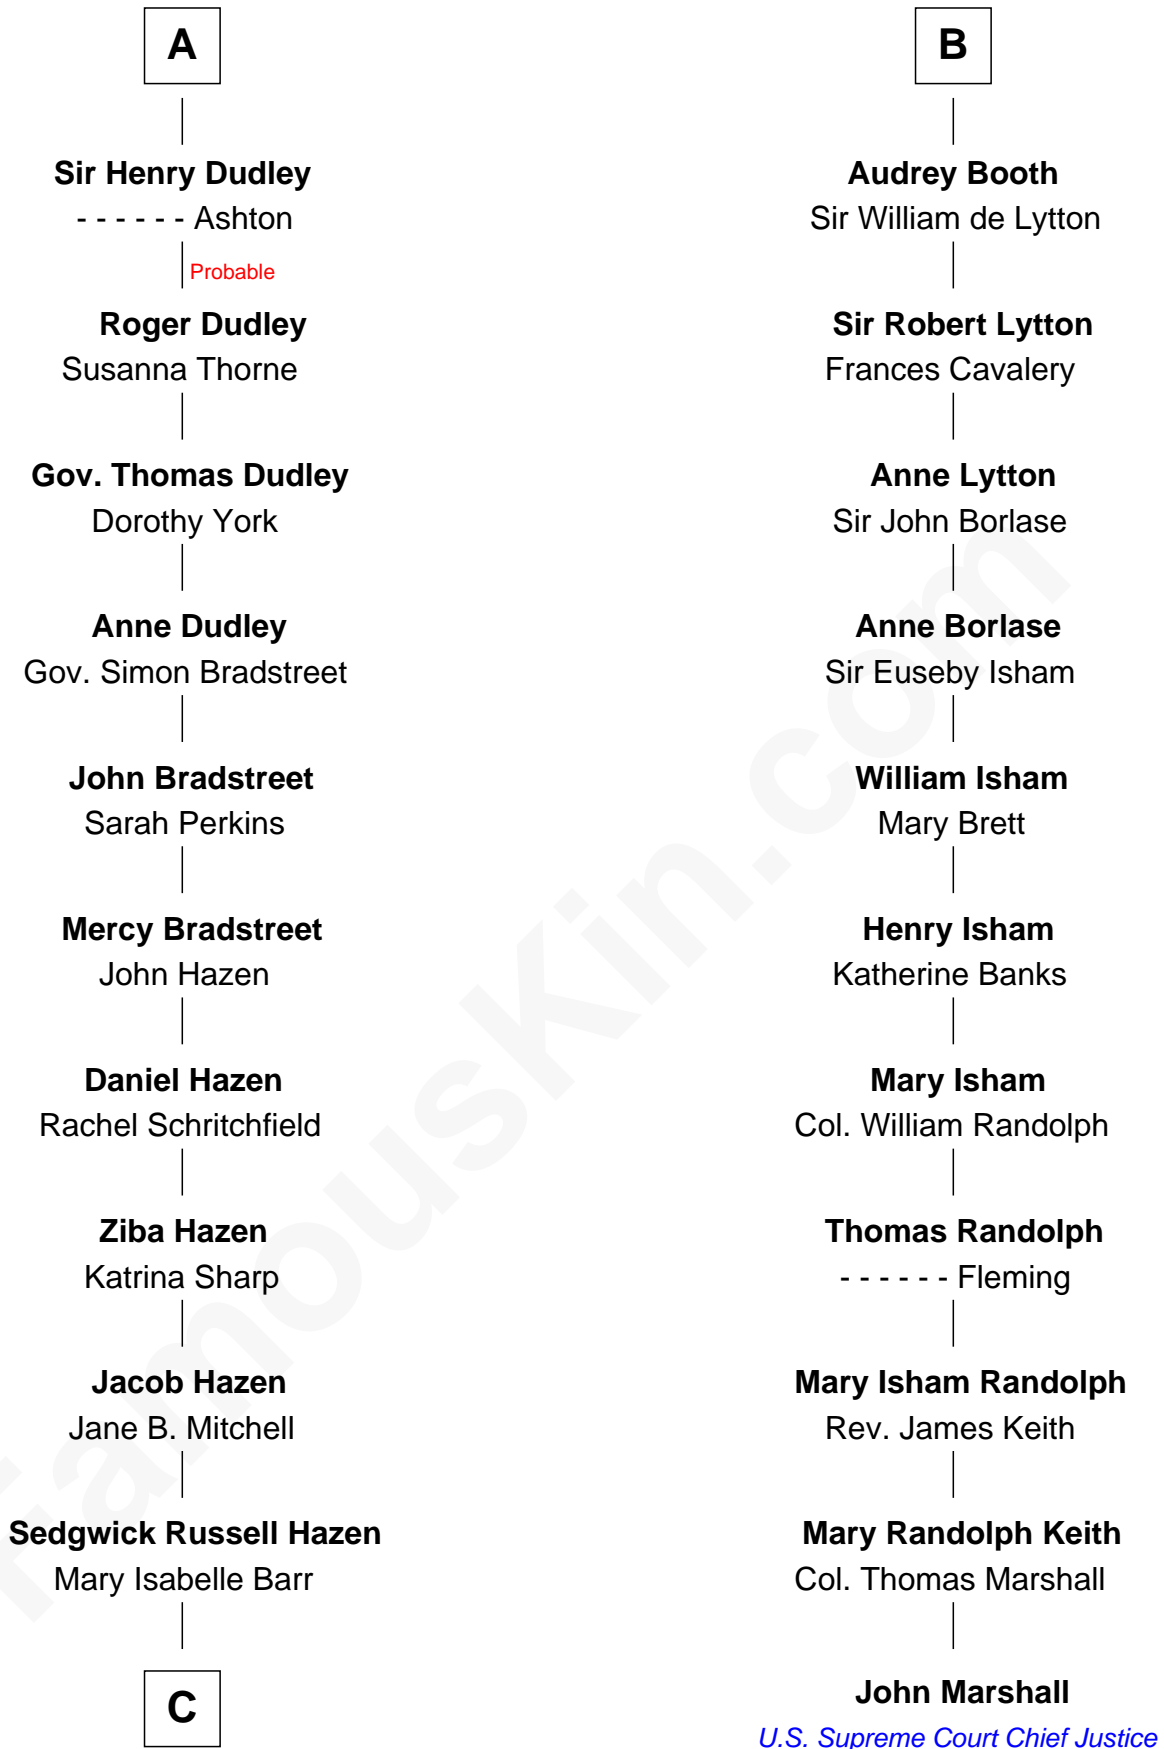

FamousKin.com Relationship Chart of

J. K. Simmons

TV and Movie Actor

17th cousin 3 times removed of

John Marshall

4th Chief Justice of the U.S. Supreme Court

C

—
Lewis Jacob Hazen
Emma Broaddus Lewis

—
Ruth Hazen
Col. Ralph Archibald Kimble

—
Patricia Kimble
Dr. Donald William Simmons

—
J. K. Simmons
TV and Movie Actor