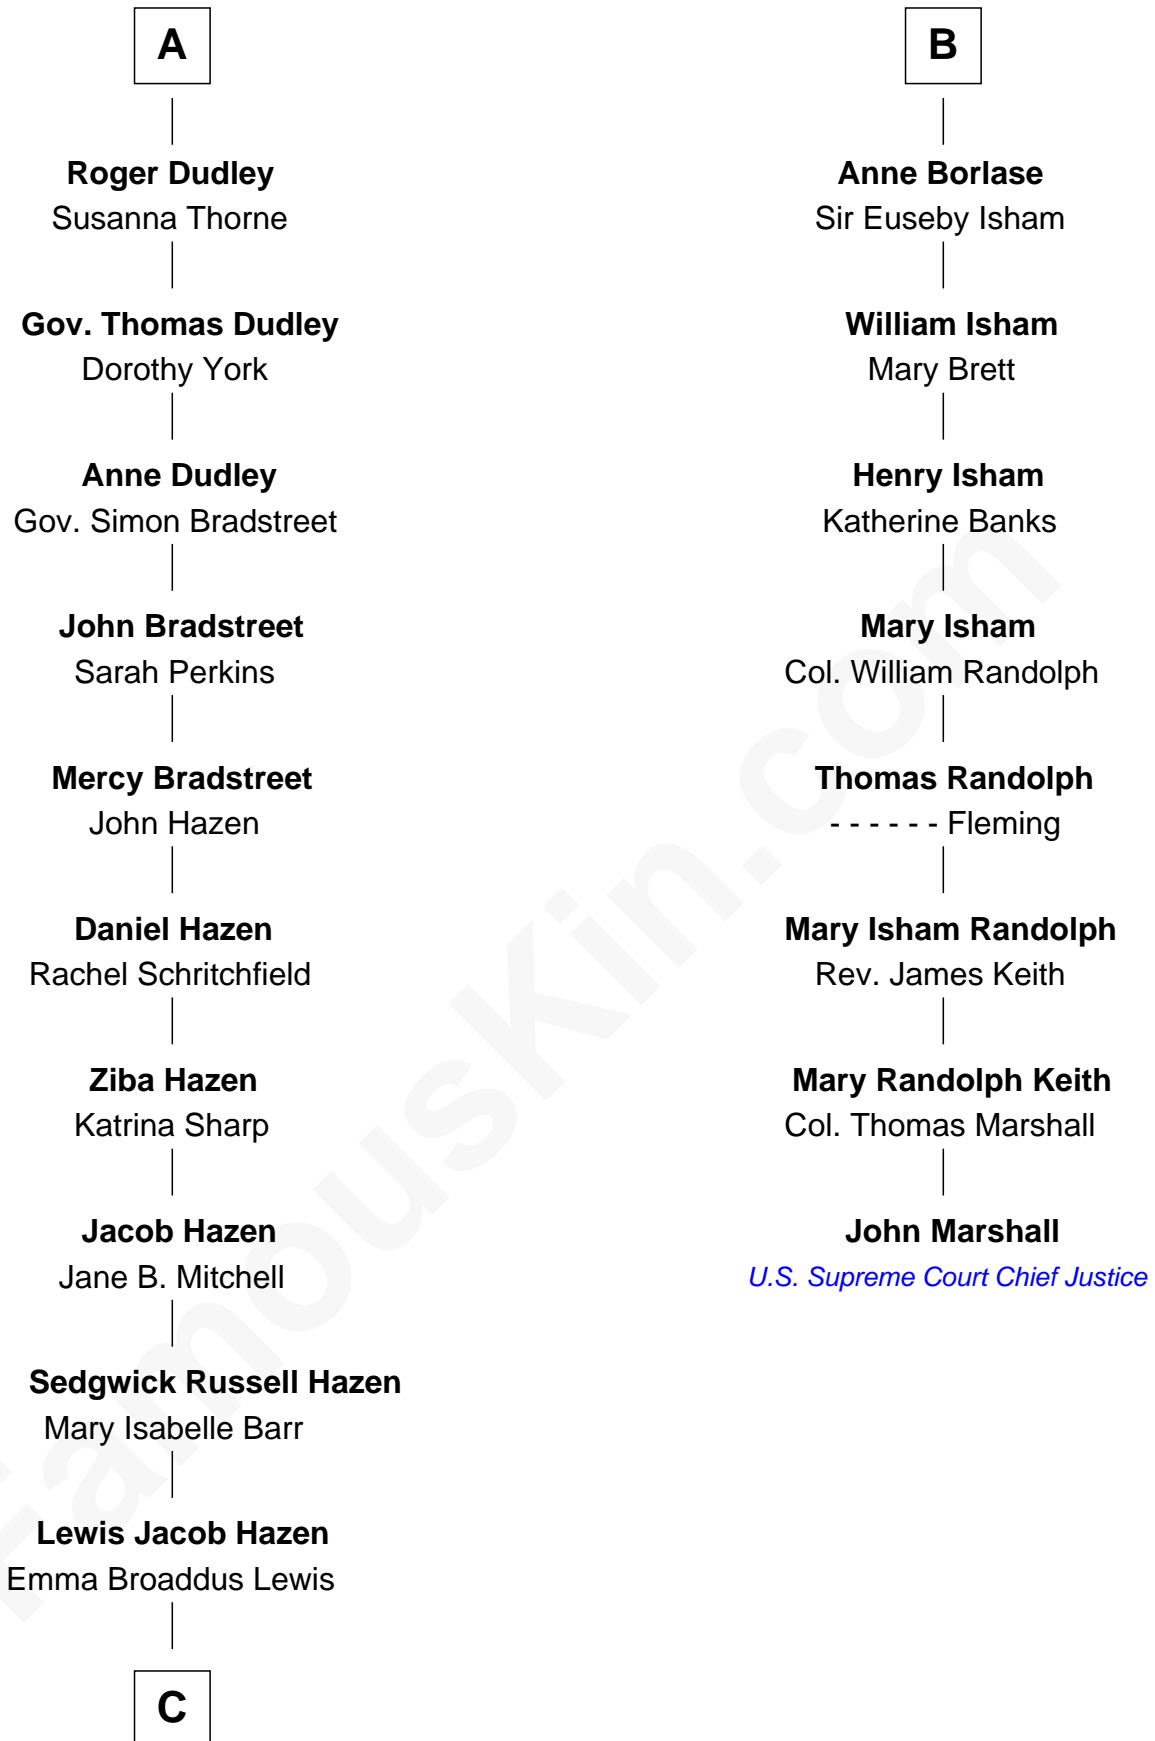

# FamousKin.com Relationship Chart of

**J. K. Simmons**

*TV and Movie Actor*

14th cousin 5 times removed of

**John Marshall**

*4th Chief Justice of the U.S. Supreme Court*

**Sir Philip le Despencer**

Elizabeth - - - - -

**Alice le Despenser**

Sir John Sutton

**Sir John Sutton**

Constance Blount

**Sir John Sutton**

Elizabeth Berkeley

**Sir Edmund Sutton**

Joyce Tiptoft

**Sir Philip le Despencer**

Elizabeth de Tibetot

**Margery Despencer**

Sir Roger Wentworth

**Margaret Wentworth**

Sir William Hopton

**Margaret Hopton**

Sir Philip Booth

**Audrey Booth**

Sir William de Lytton

**Sir Robert Lytton**

Frances Cavalery

**Anne Lytton**

Sir John Borlase

**B**

**C**